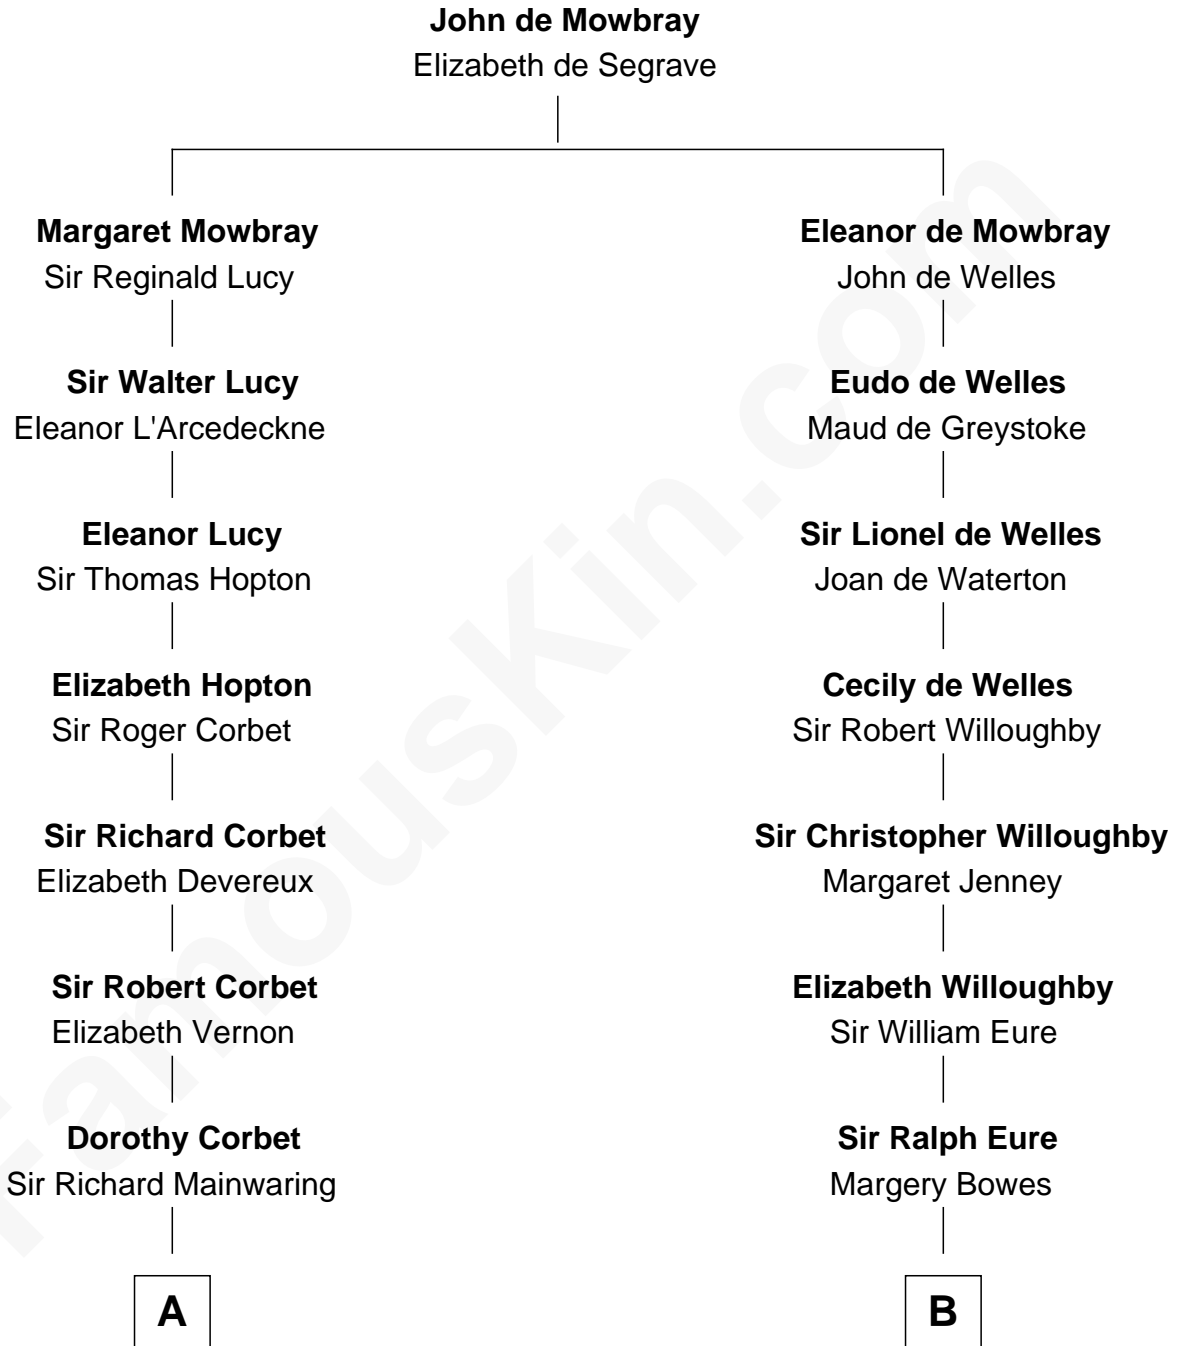

FamousKin.com Relationship Chart of

Adlai Stevenson III

U.S. Senator from Illinois

17th cousin 4 times removed of

William Howard Taft

27th U.S. President

C

John Talman Whiting

Mary Sophia Hill

Mary DeGama Whiting

William Borden

John Borden

Ellen Wallace Waller

Ellen Borden

Adlai Ewing Stevenson

Adlai Stevenson III

U.S. Senator from Illinois

FamousKin.com