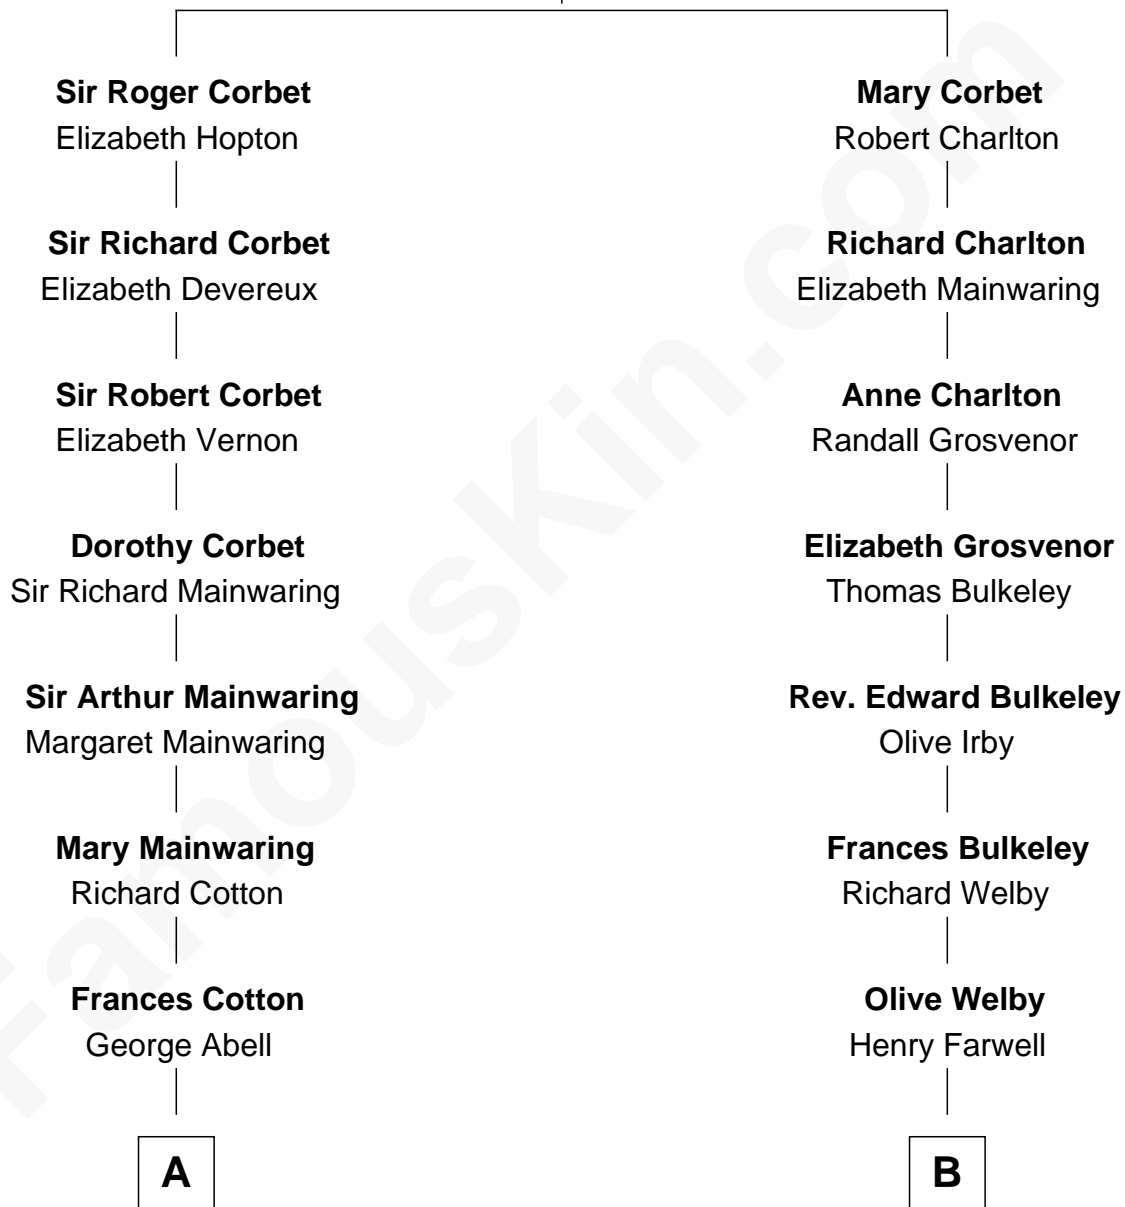

FamousKin.com Relationship Chart of

Adlai Stevenson III

U.S. Senator from Illinois

16th cousin 2 times removed of

Mitt Romney

70th Governor of Massachusetts

Sir Robert Corbet

Margaret - - - - -

C

Ellen Borden

Adlai Ewing Stevenson

Adlai Stevenson III

U.S. Senator from Illinois

FamousKin.com