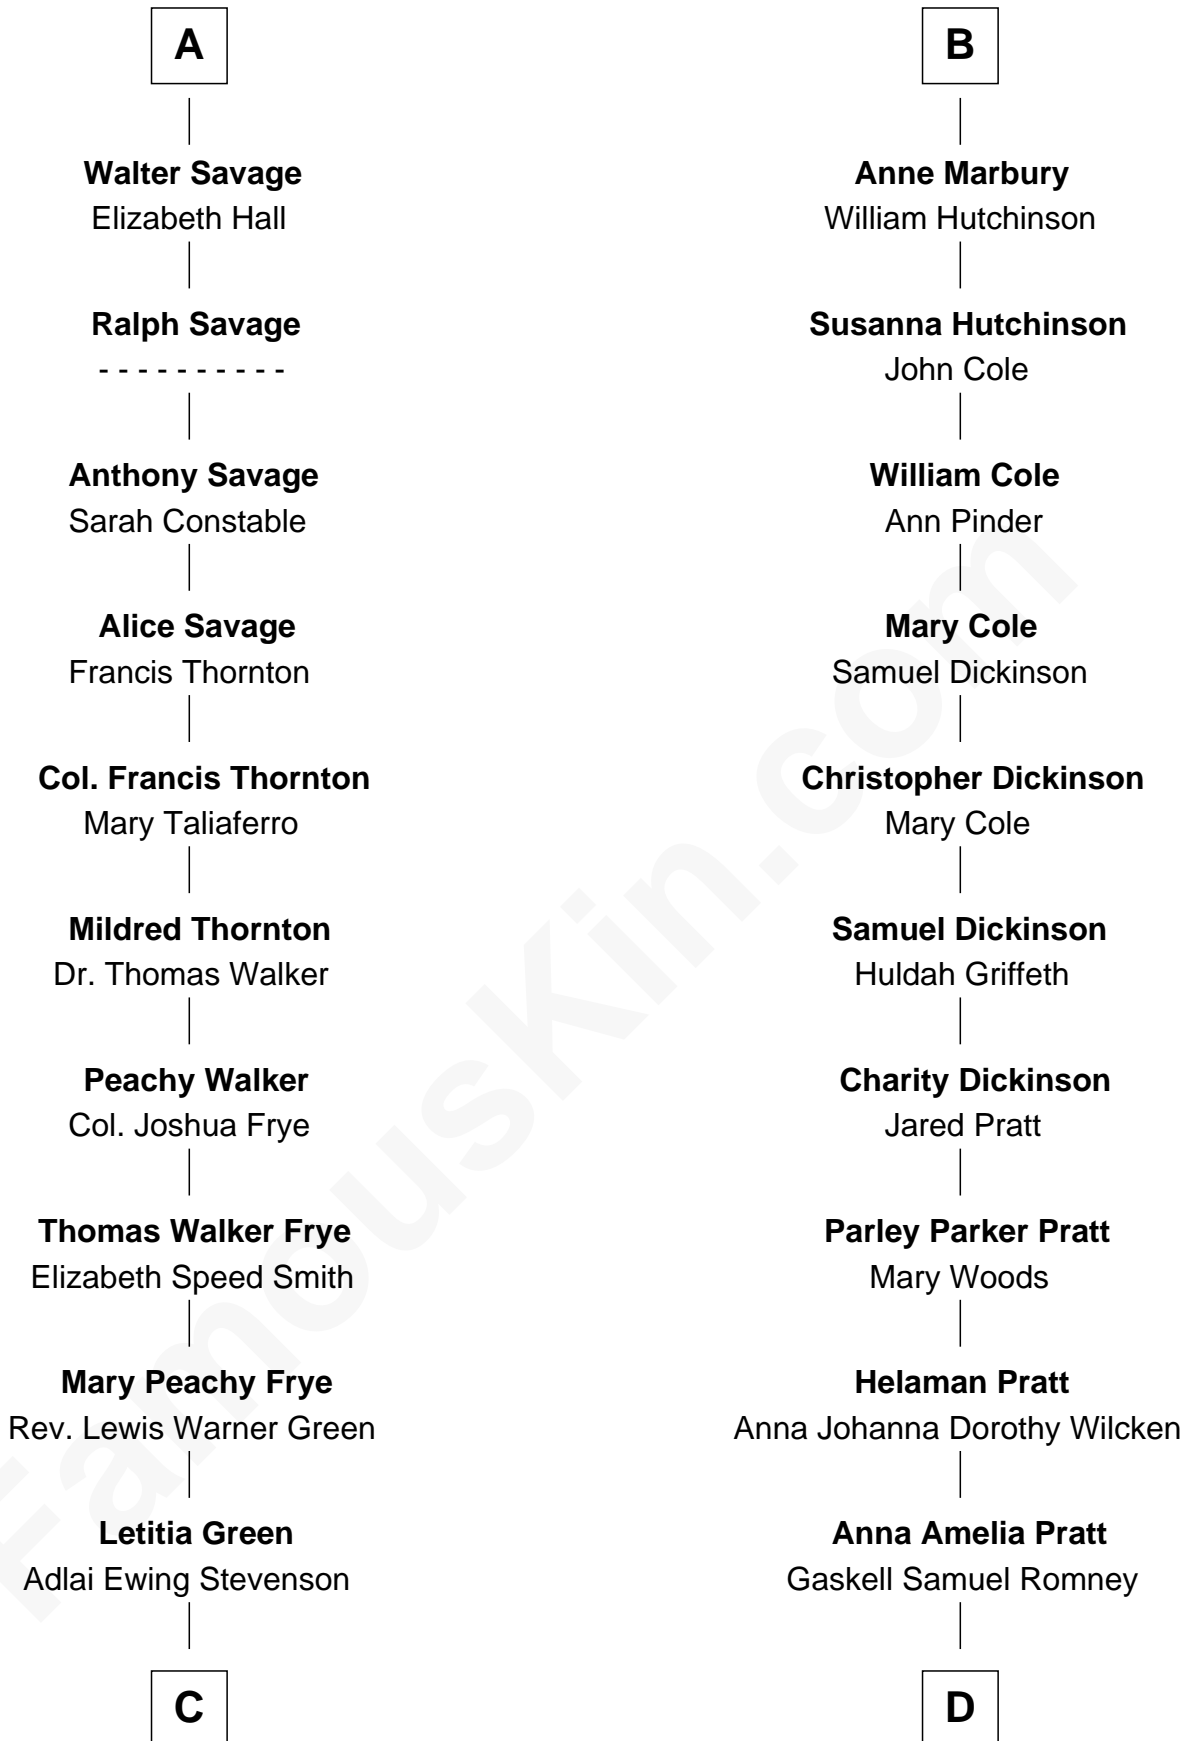

FamousKin.com Relationship Chart of

Adlai Stevenson III

U.S. Senator from Illinois

18th cousin 1 time removed of

Mitt Romney

70th Governor of Massachusetts

FamousKin.com