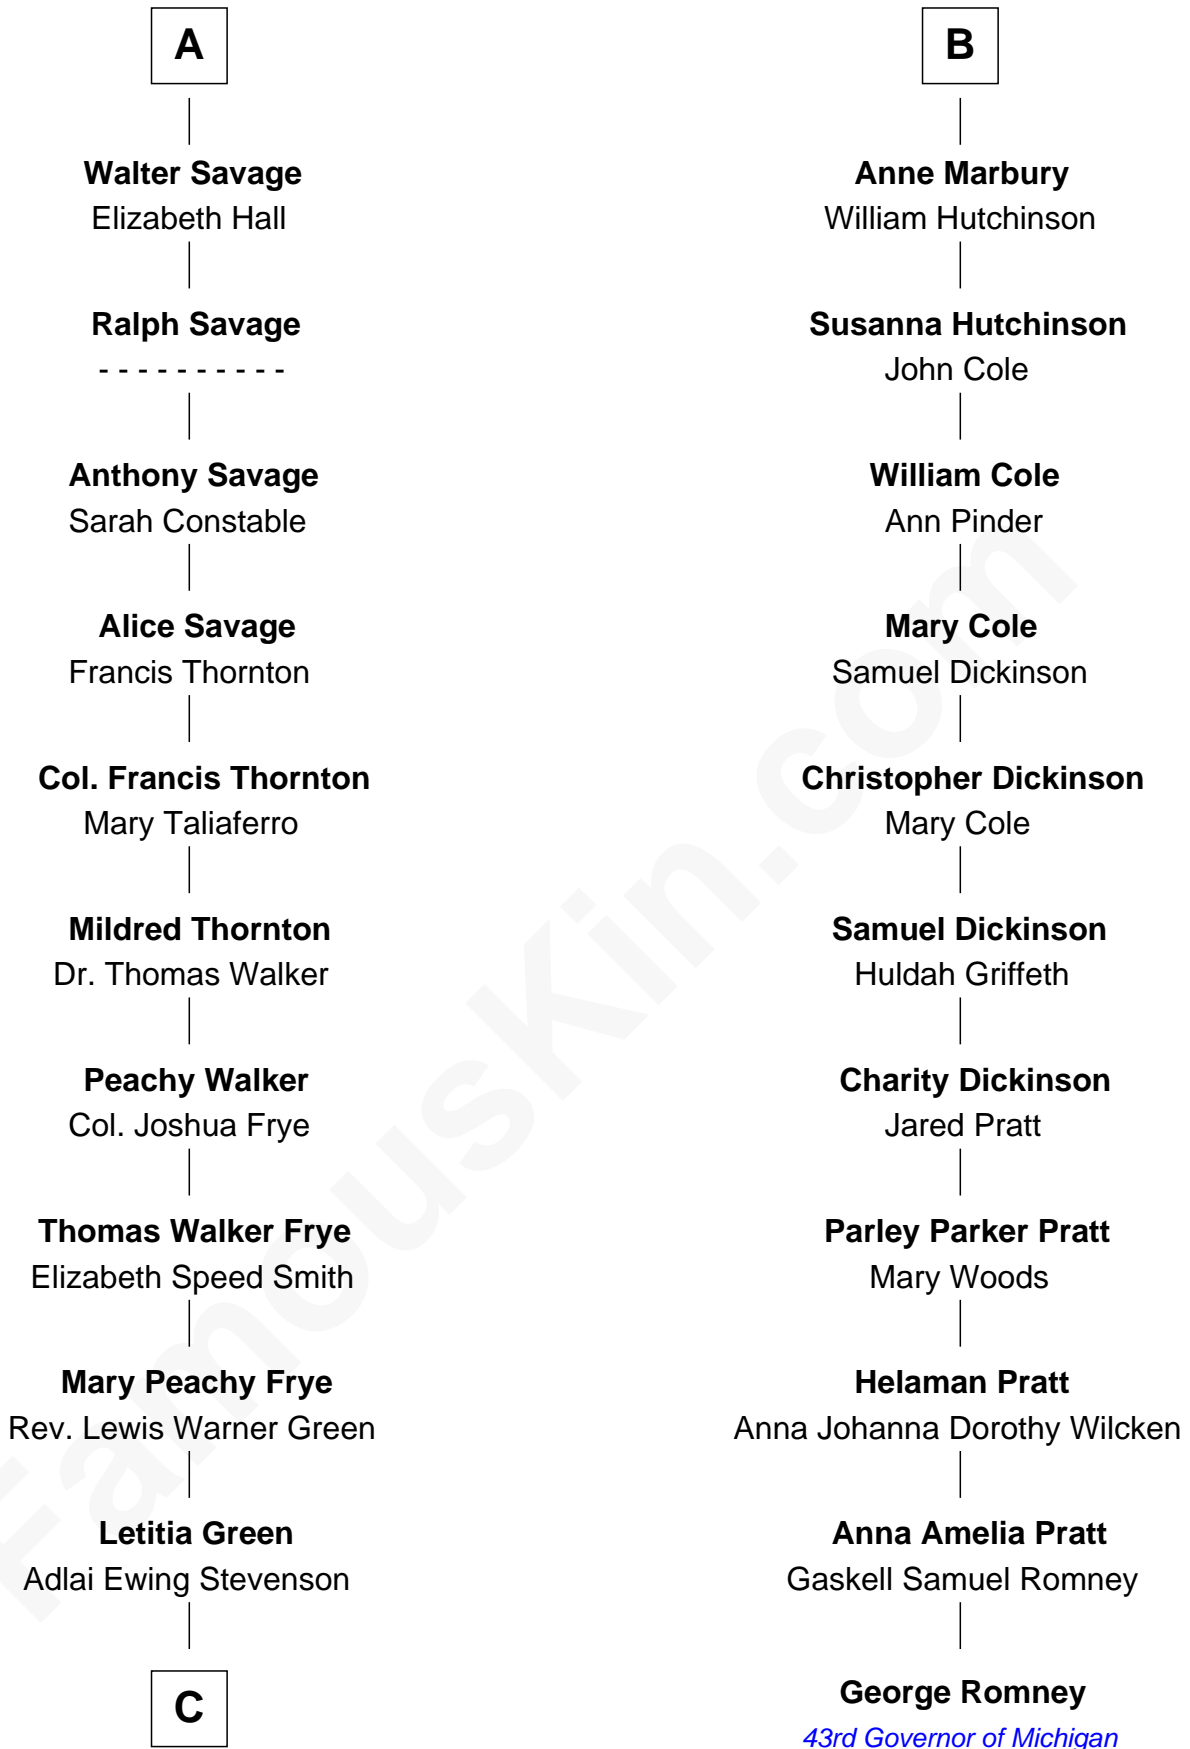

## Relationship Chart of

**Adlai Stevenson III**

*U.S. Senator from Illinois*

17th cousin 2 times removed of

**George Romney**

*43rd Governor of Michigan*

**C**

—  
**Lewis Green Stevenson**

Helen Louise Davis

—  
**Adlai Ewing Stevenson**

Ellen Borden

—  
**Adlai Stevenson III**

*U.S. Senator from Illinois*

FamousKin.com