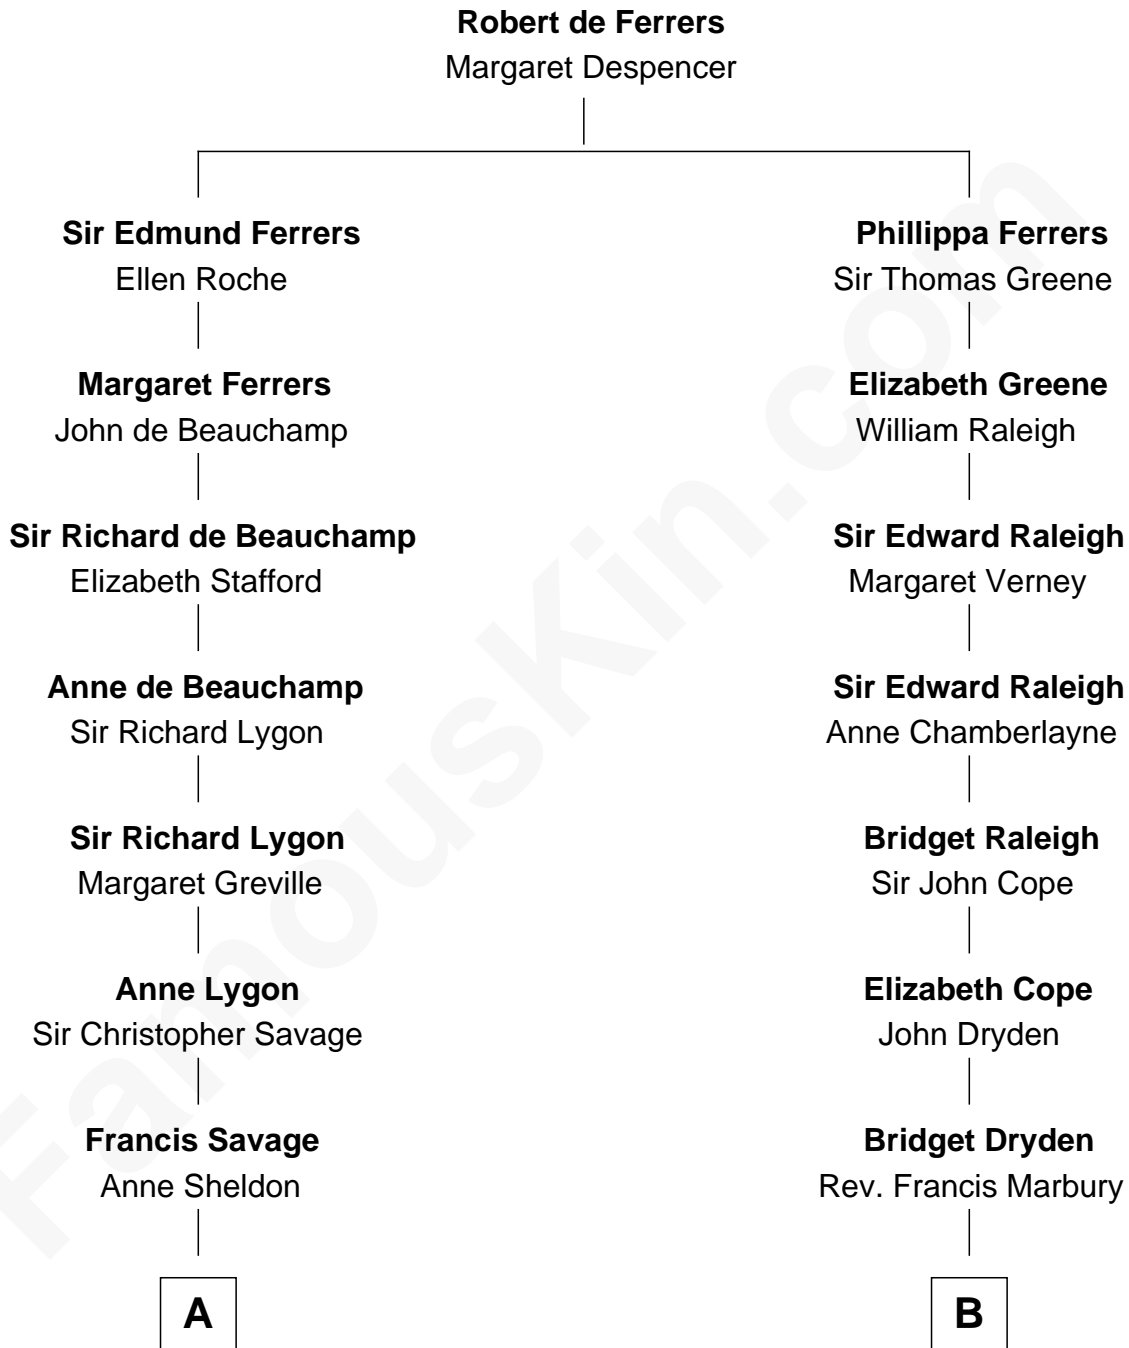

## Relationship Chart of

**Adlai Stevenson III**

*U.S. Senator from Illinois*

17th cousin 2 times removed of

**George Romney**

*43rd Governor of Michigan*

**C**

—  
**Lewis Green Stevenson**

Helen Louise Davis

—  
**Adlai Ewing Stevenson**

Ellen Borden

—  
**Adlai Stevenson III**

*U.S. Senator from Illinois*

FamousKin.com