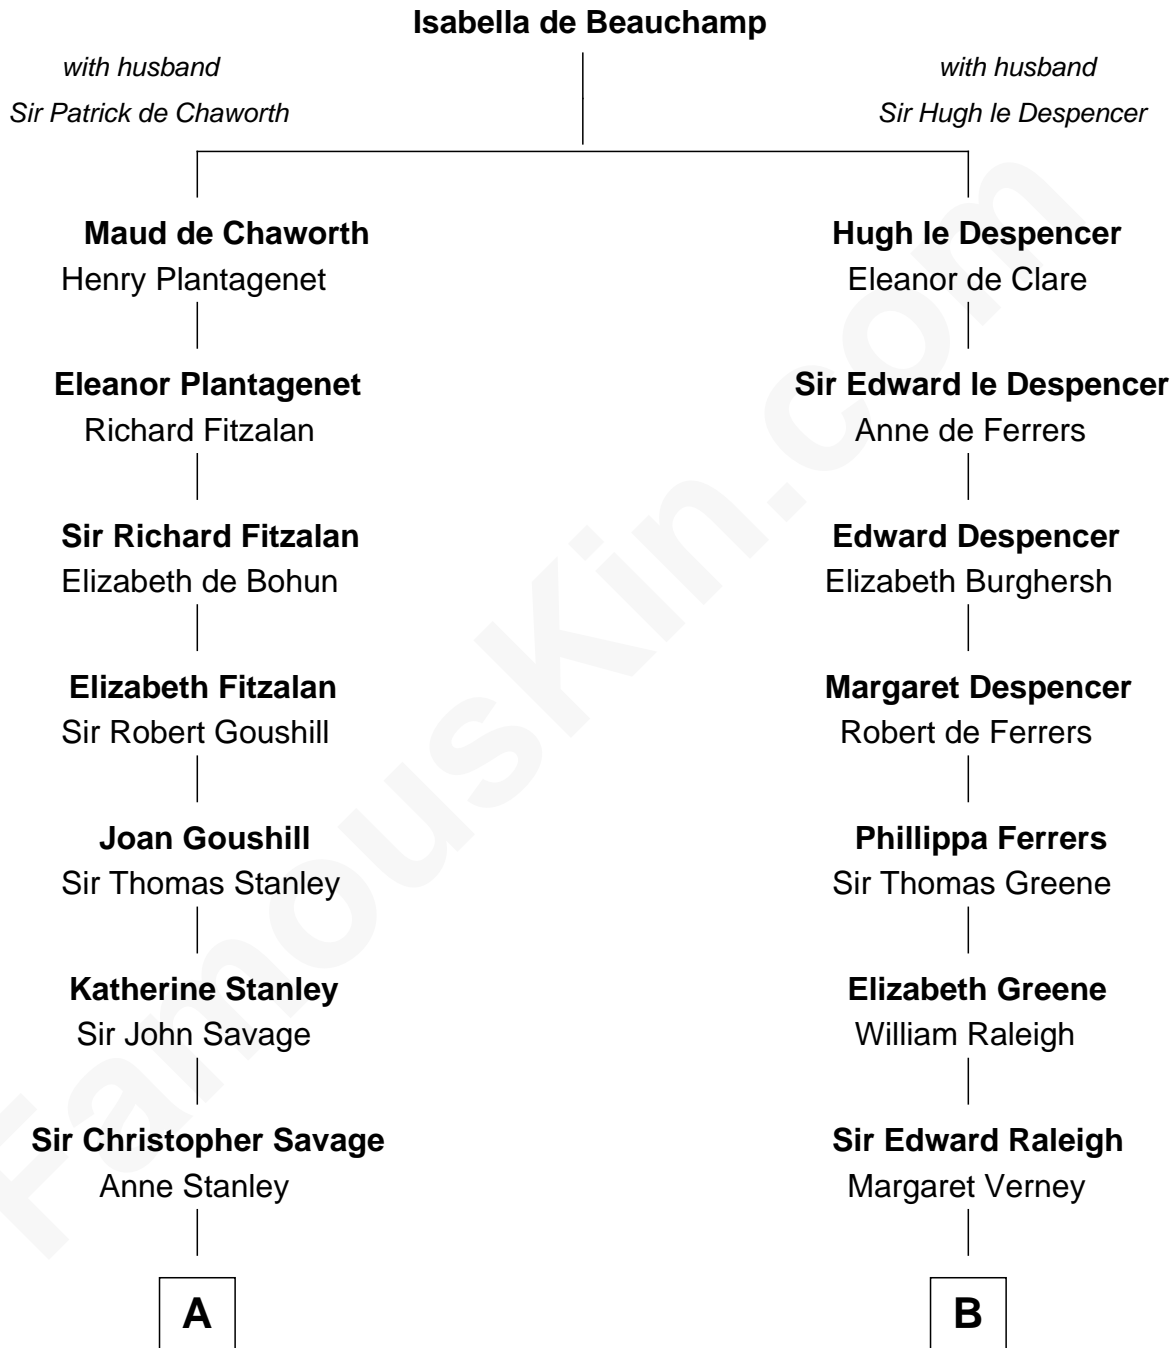

FamousKin.com Relationship Chart of

Adlai Stevenson III
U.S. Senator from Illinois

21st cousin of

George Romney
43rd Governor of Michigan

C

Mary Peachy Frye
Rev. Lewis Warner Green

Letitia Green
Adlai Ewing Stevenson

Lewis Green Stevenson
Helen Louise Davis

Adlai Ewing Stevenson
Ellen Borden

Adlai Stevenson III
U.S. Senator from Illinois

D

Charity Dickinson
Jared Pratt

Parley Parker Pratt
Mary Woods

Helaman Pratt
Anna Johanna Dorothy Wilcken

Anna Amelia Pratt
Gaskell Samuel Romney

George Romney
43rd Governor of Michigan

FamousKin.com