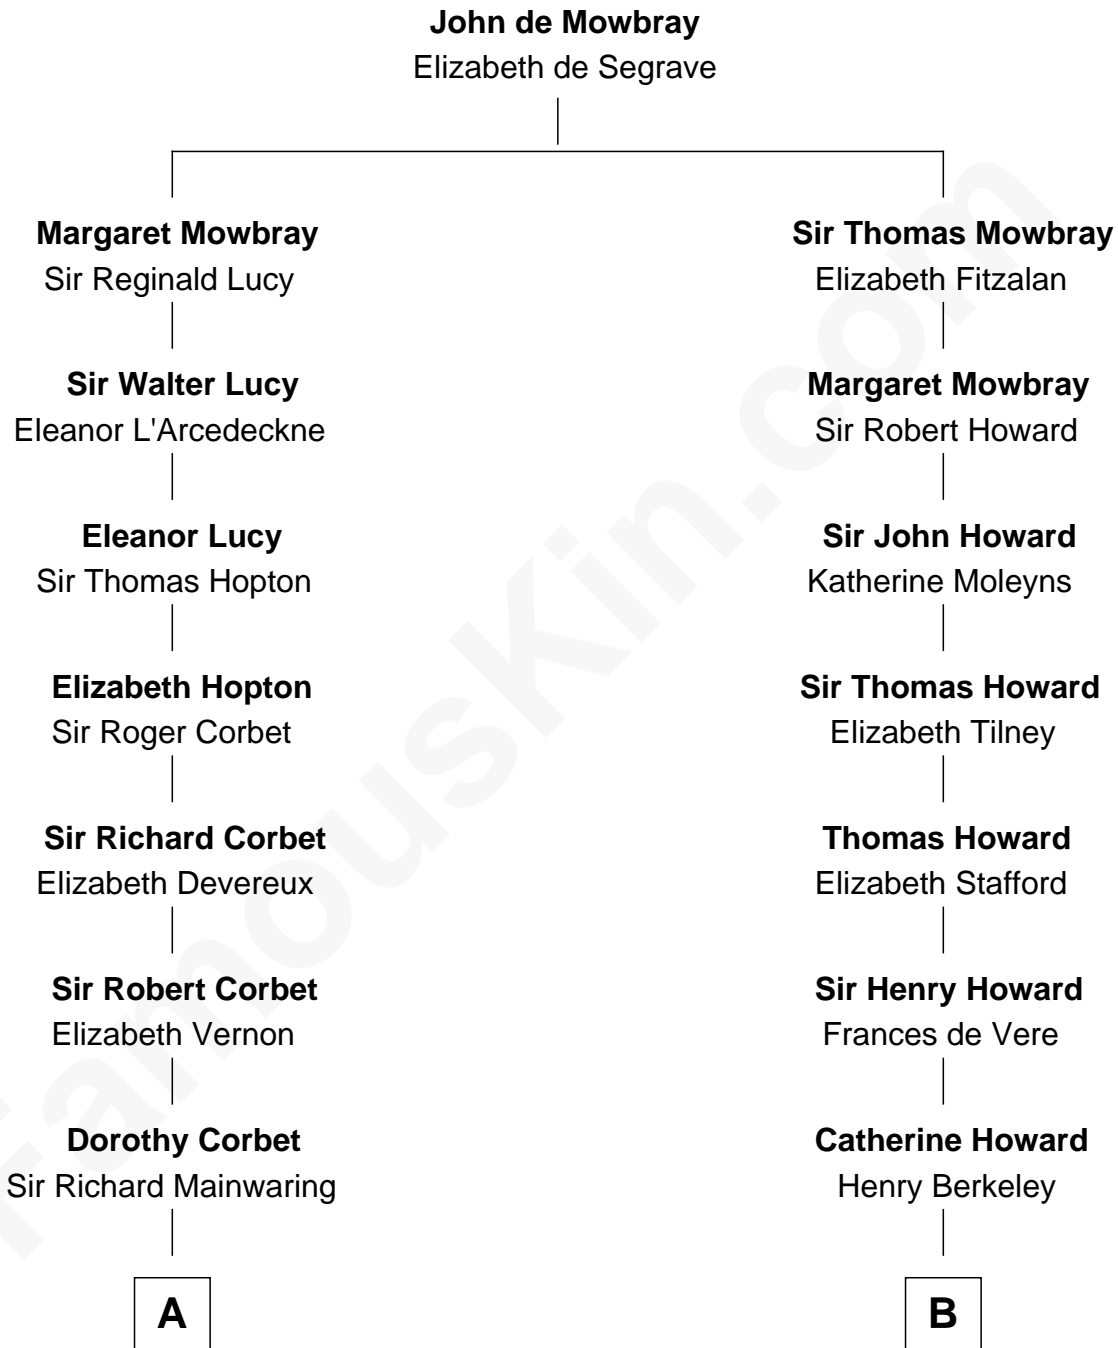

FamousKin.com
Relationship Chart of
Adlai Stevenson III
U.S. Senator from Illinois

15th cousin 6 times removed of

Francis Scott Key
Author of "The Star Spangled Banner"

C

John Talman Whiting

Mary Sophia Hill

Mary DeGama Whiting

William Borden

John Borden

Ellen Wallace Waller

Ellen Borden

Adlai Ewing Stevenson

Adlai Stevenson III

U.S. Senator from Illinois