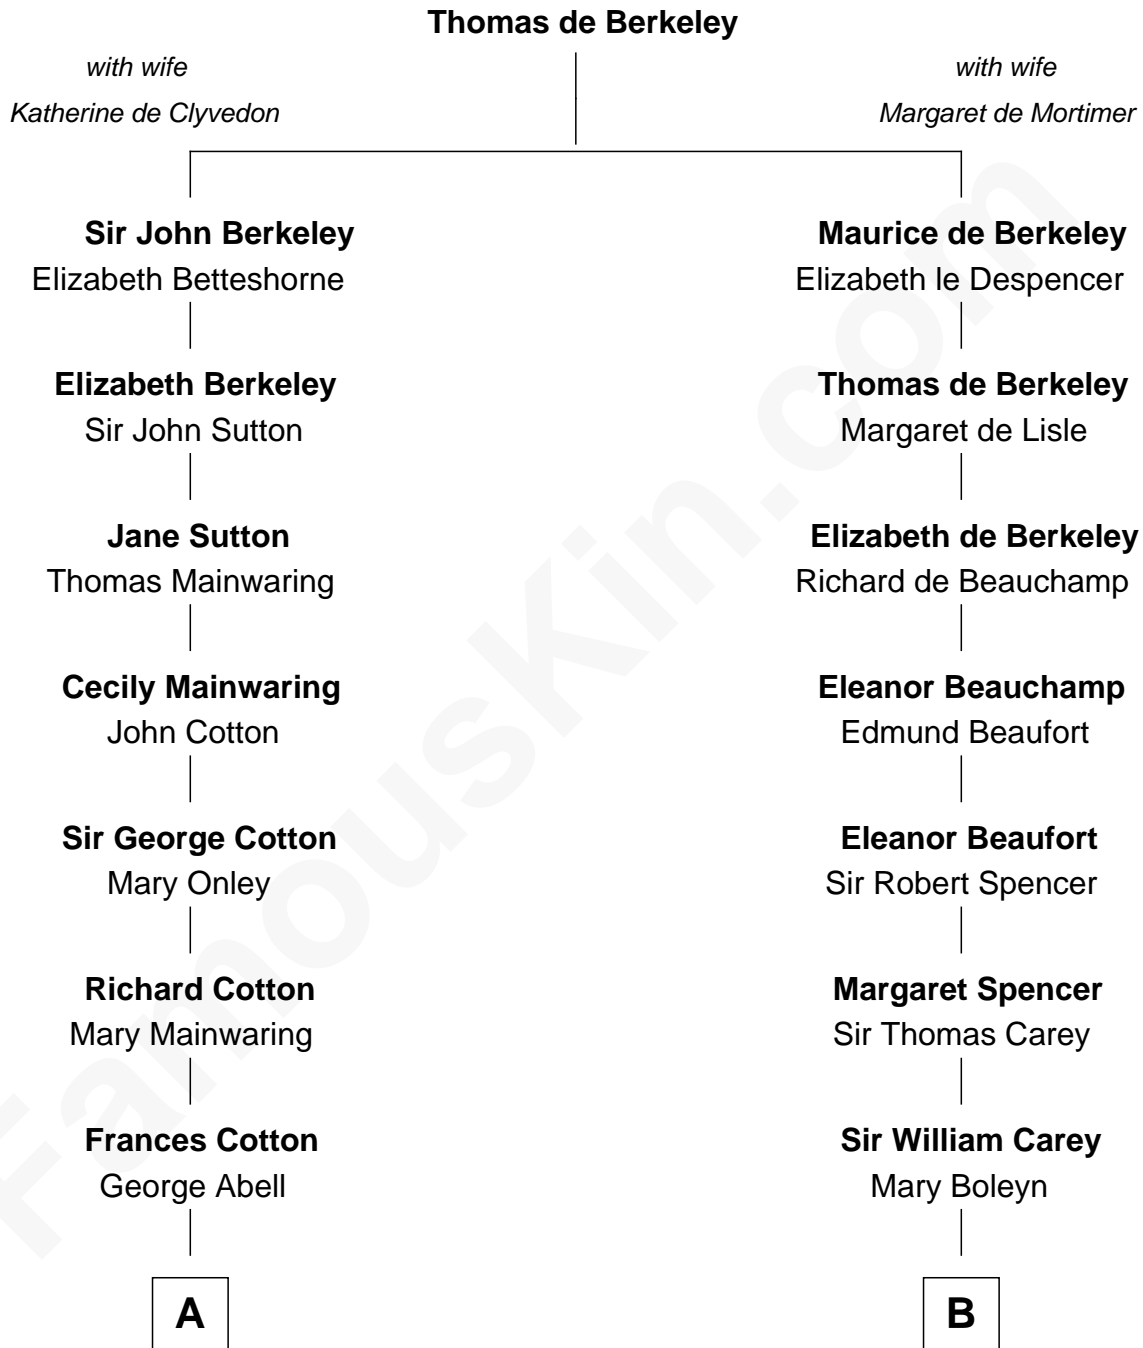

FamousKin.com Relationship Chart of

Adlai Stevenson III
U.S. Senator from Illinois

18th cousin of

John D. Rockefeller
Founder of the Standard Oil Company

C

Ellen Borden
Adlai Ewing Stevenson

Adlai Stevenson III
U.S. Senator from Illinois

D

William Avery Rockefeller
Eliza Davison

John D. Rockefeller
Founder of the Standard Oil Company

FamousKin.com