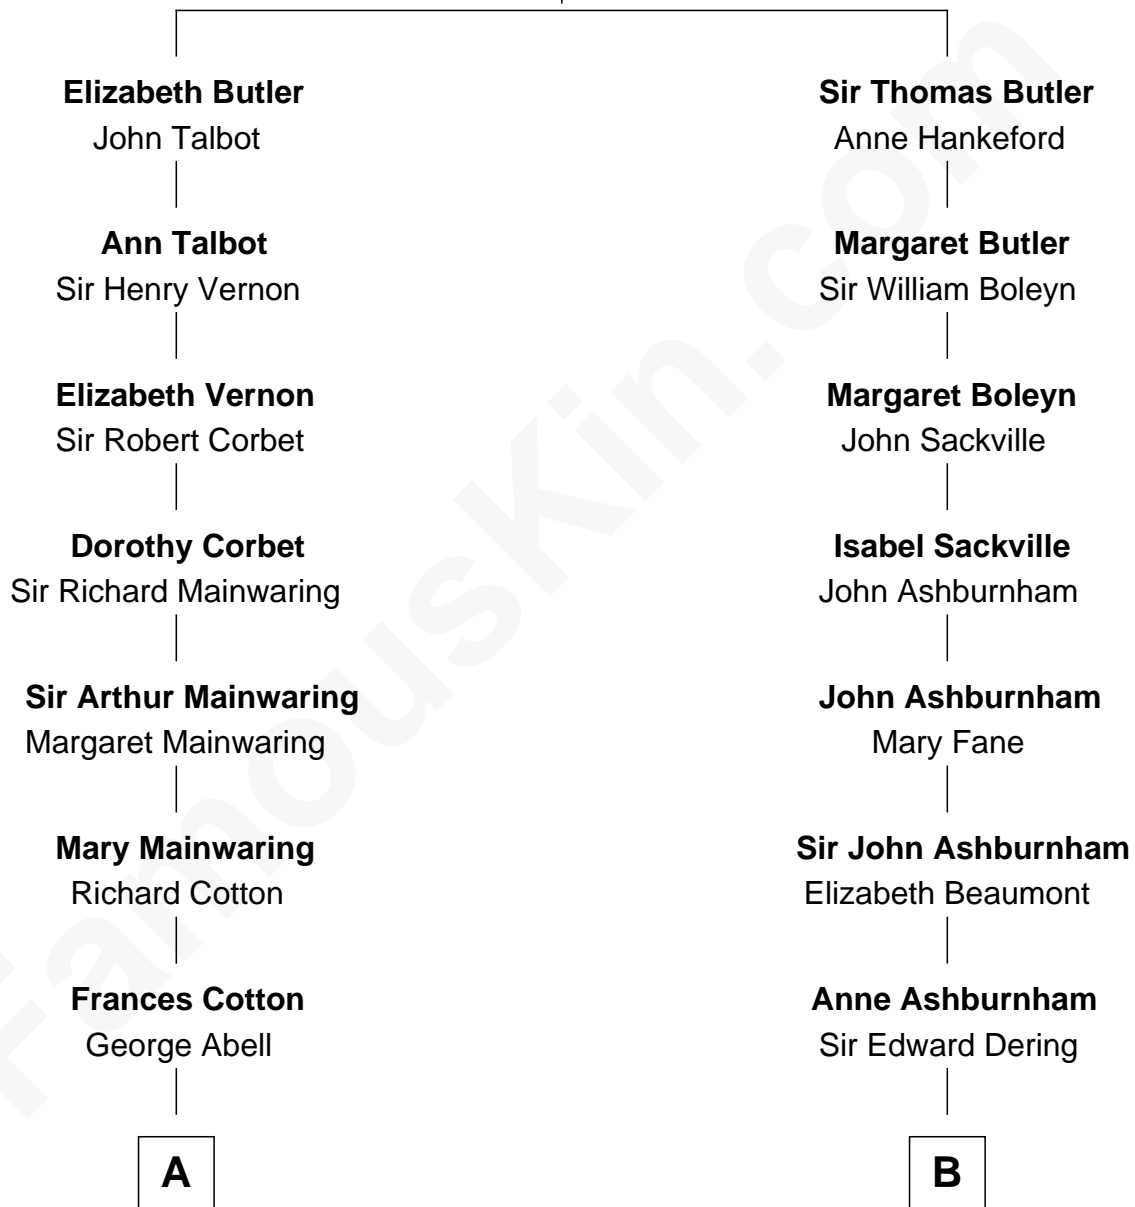

FamousKin.com Relationship Chart of

Adlai Stevenson III

U.S. Senator from Illinois

17th cousin 1 time removed of

Camilla Parker Bowles

Queen Consort of the United Kingdom

James Butler
Joan Beauchamp

C

Ellen Borden

Adlai Ewing Stevenson

Adlai Stevenson III

U.S. Senator from Illinois

FamousKin.com