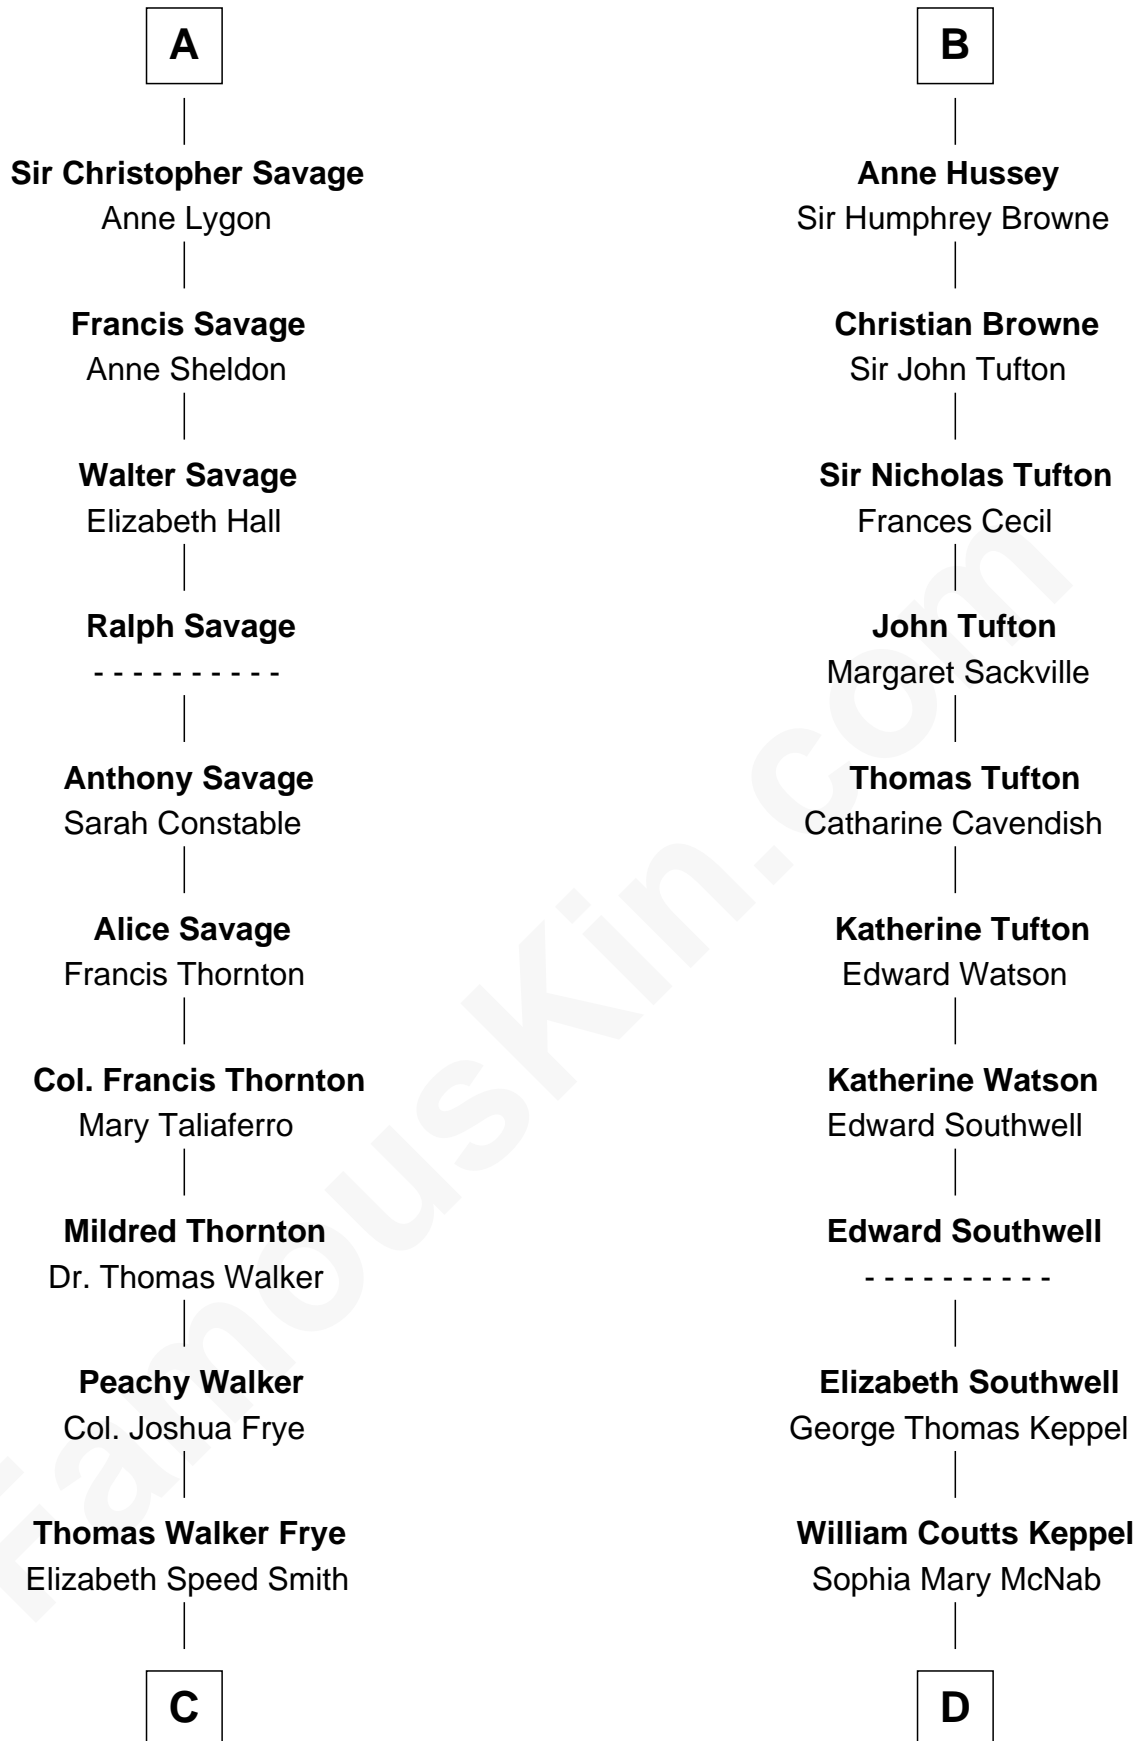

FamousKin.com Relationship Chart of

Adlai Stevenson III

U.S. Senator from Illinois

20th cousin 1 time removed of

Camilla Parker Bowles

Queen Consort of the United Kingdom

C

Mary Peachy Frye
Rev. Lewis Warner Green

Letitia Green
Adlai Ewing Stevenson

Lewis Green Stevenson
Helen Louise Davis

Adlai Ewing Stevenson
Ellen Borden

Adlai Stevenson III
U.S. Senator from Illinois

D

George Keppel
Alice Frederica Edmonstone

Sonia Rosemary Keppel
Roland Calvert Cubitt