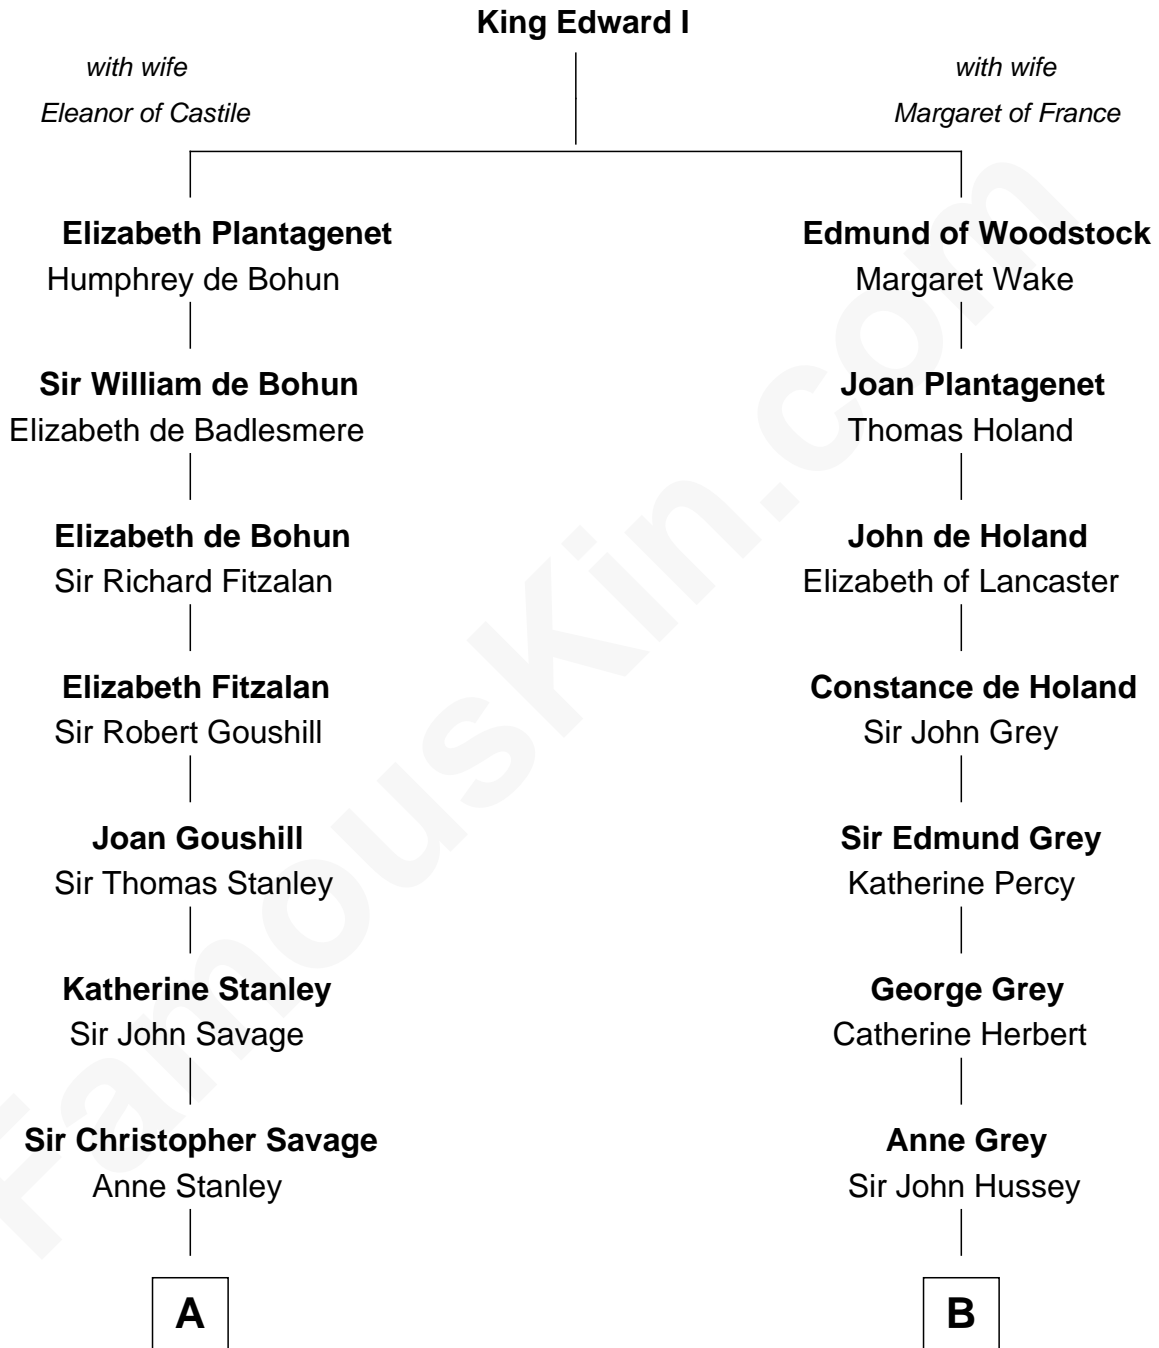

FamousKin.com Relationship Chart of

Adlai Stevenson III

U.S. Senator from Illinois

20th cousin 1 time removed of

Camilla Parker Bowles

Queen Consort of the United Kingdom

C

Mary Peachy Frye
Rev. Lewis Warner Green

Letitia Green
Adlai Ewing Stevenson

Lewis Green Stevenson
Helen Louise Davis

Adlai Ewing Stevenson
Ellen Borden

Adlai Stevenson III
U.S. Senator from Illinois

D

George Keppel
Alice Frederica Edmonstone

Sonia Rosemary Keppel
Roland Calvert Cubitt