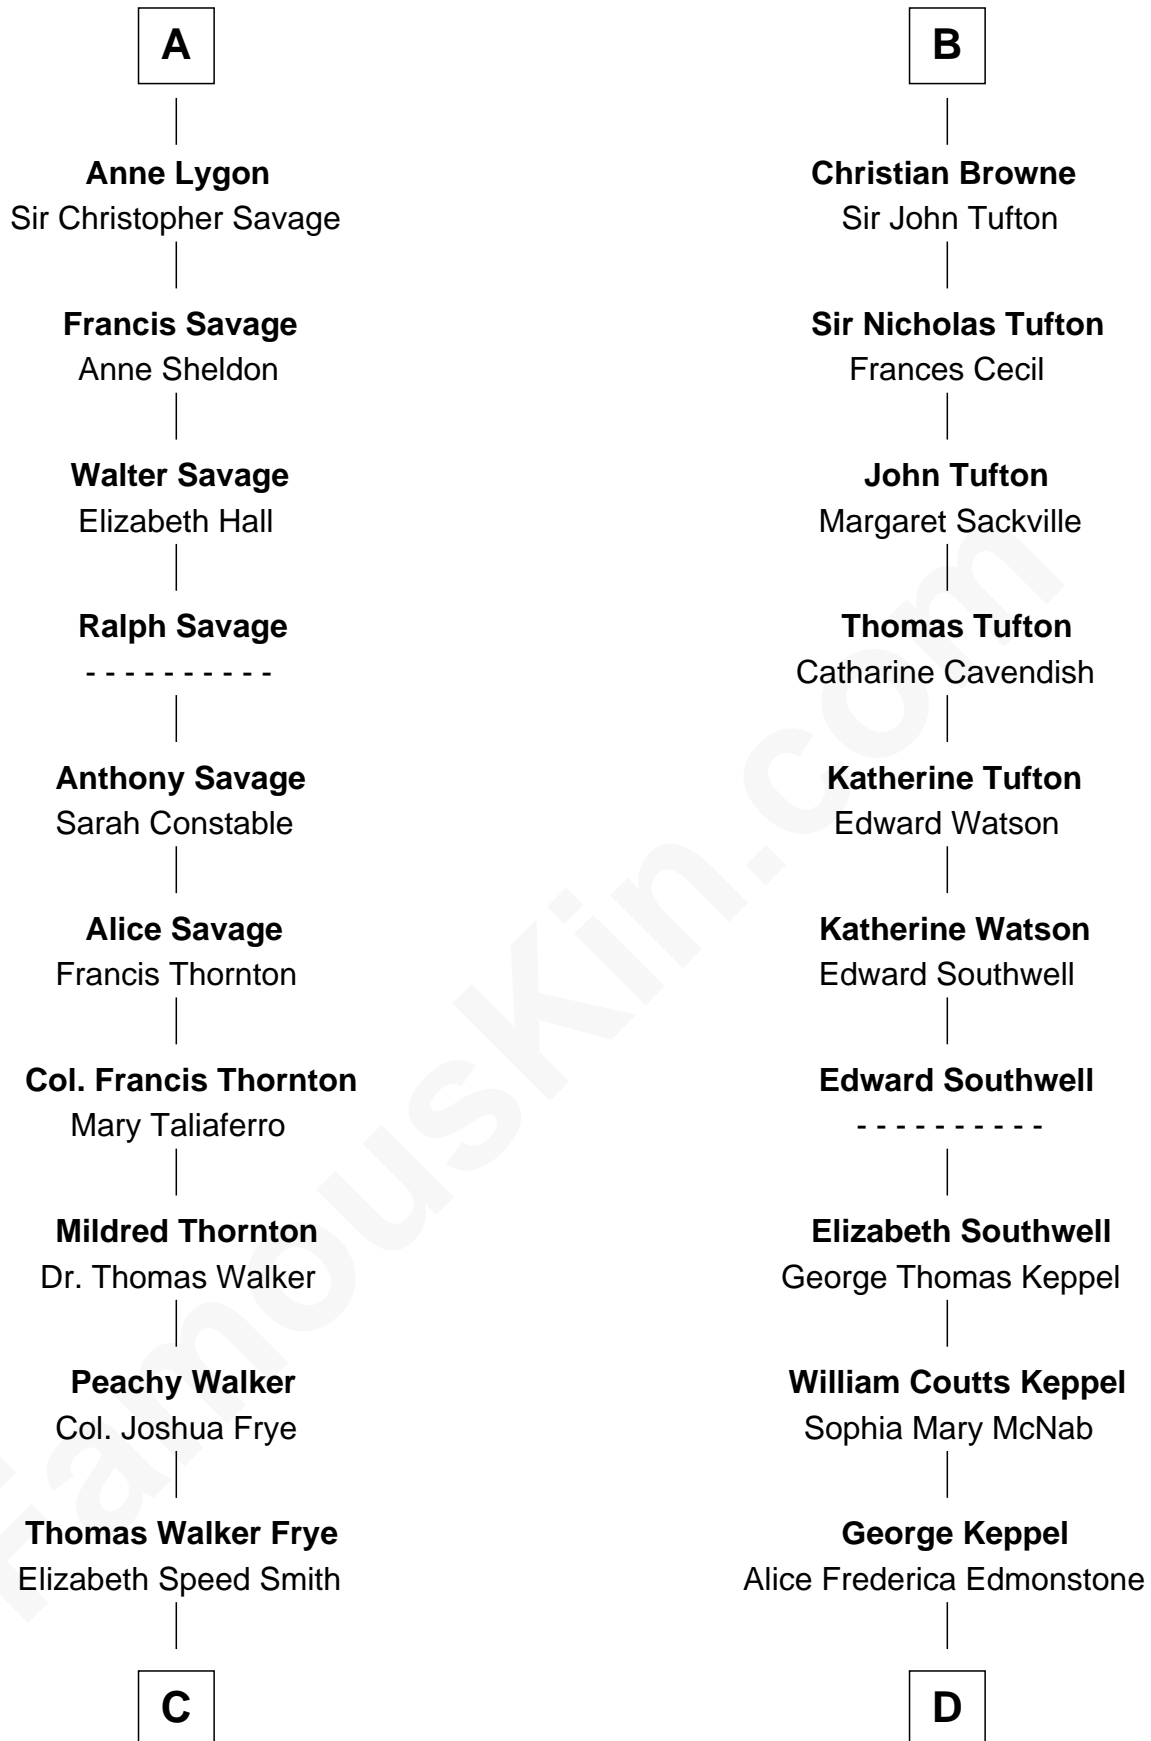

FamousKin.com Relationship Chart of

Adlai Stevenson III

U.S. Senator from Illinois

19th cousin 2 times removed of

Camilla Parker Bowles

Queen Consort of the United Kingdom

Margaret de Audley

Ralph de Stafford

C

Mary Peachy Frye
Rev. Lewis Warner Green

Letitia Green
Adlai Ewing Stevenson

Lewis Green Stevenson
Helen Louise Davis

Adlai Ewing Stevenson
Ellen Borden

Adlai Stevenson III
U.S. Senator from Illinois

D

Sonia Rosemary Keppel
Roland Calvert Cubitt