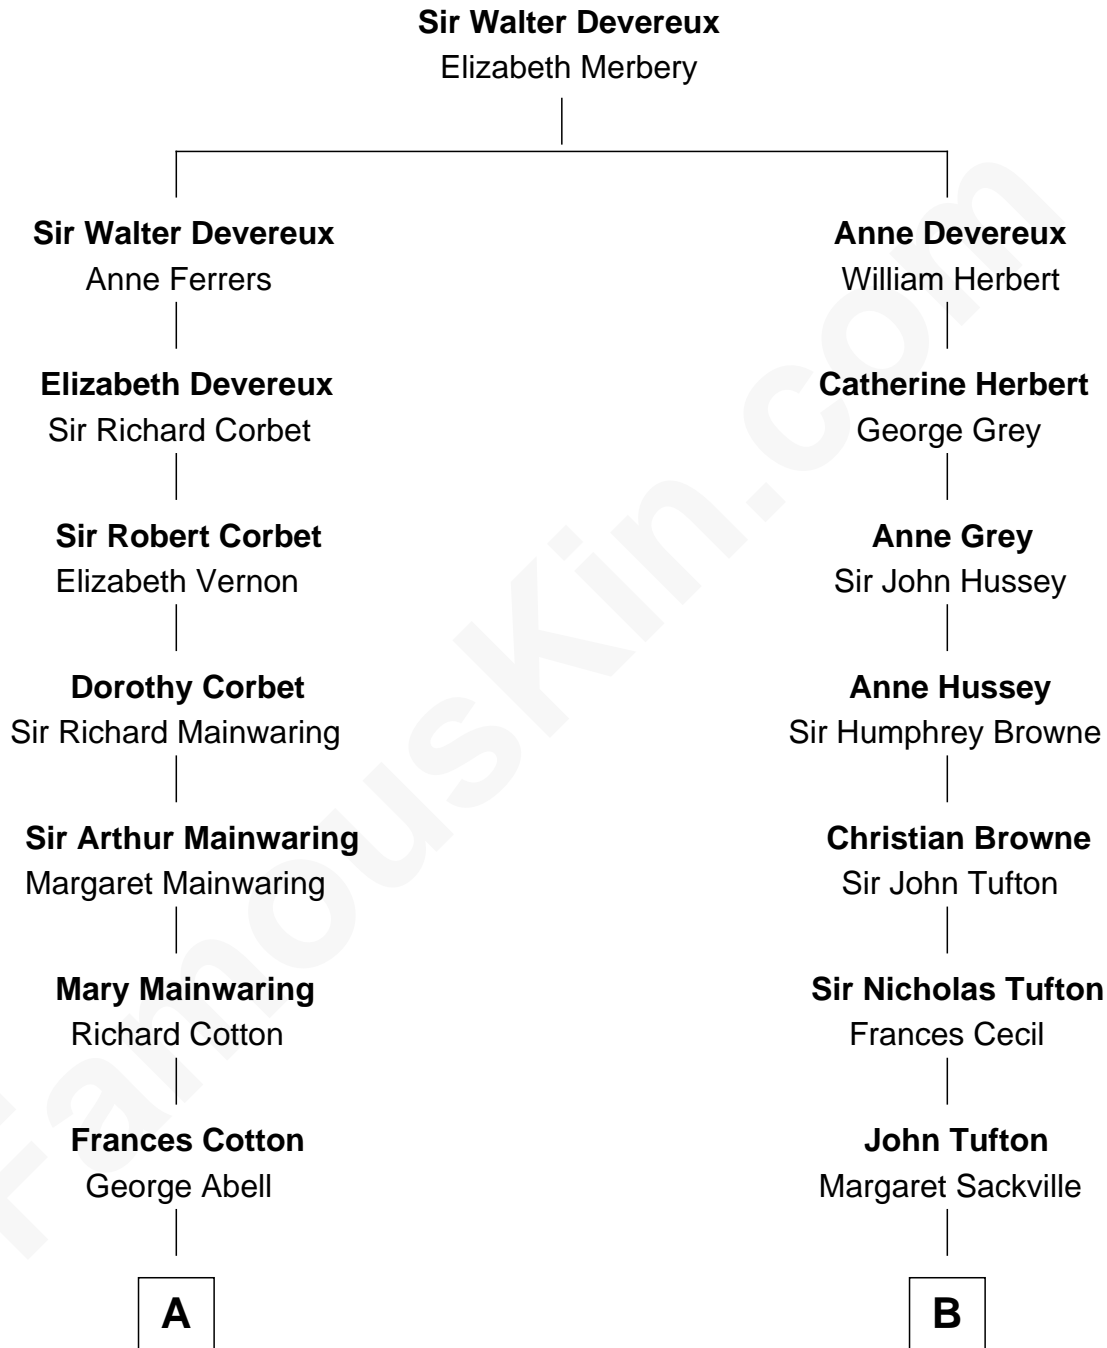

FamousKin.com Relationship Chart of

Adlai Stevenson III

U.S. Senator from Illinois

16th cousin 2 times removed of

Camilla Parker Bowles

Queen Consort of the United Kingdom

C

Ellen Borden

Adlai Ewing Stevenson

Adlai Stevenson III

U.S. Senator from Illinois

FamousKin.com