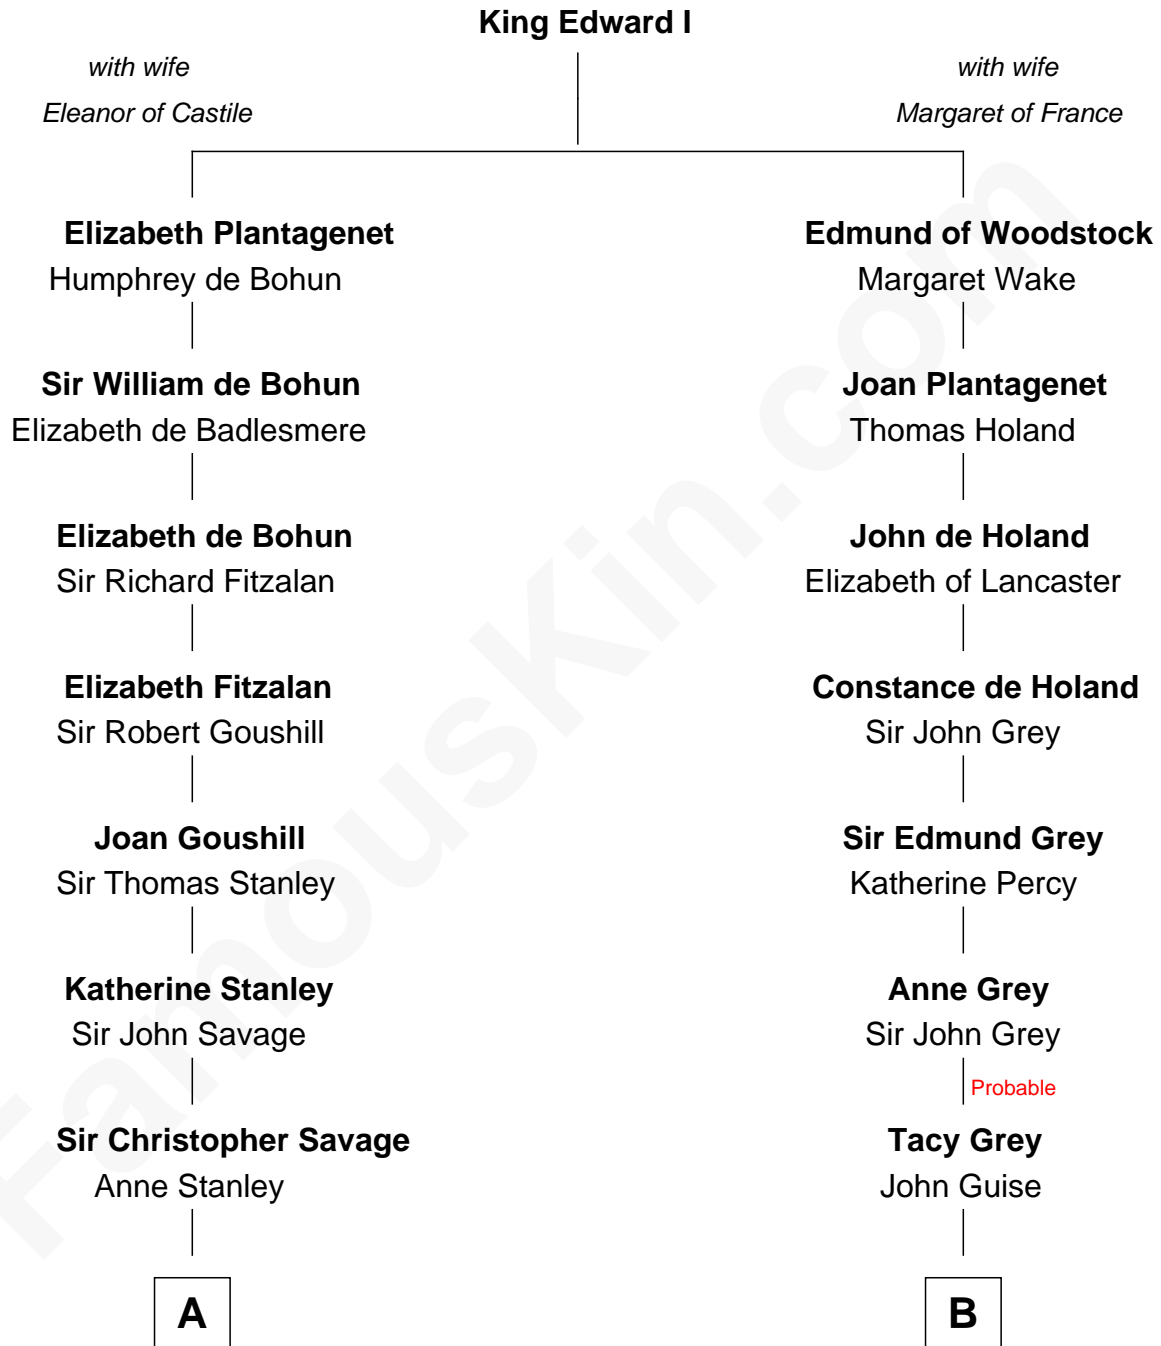

**FamousKin.com**  
**Relationship Chart of**  
**Adlai Stevenson III**  
*U.S. Senator from Illinois*

20th cousin 1 time removed of

**Raquel Welch**  
*Movie Actress*

**C**

**Mary Peachy Frye**  
Rev. Lewis Warner Green

**Letitia Green**  
Adlai Ewing Stevenson

**Lewis Green Stevenson**  
Helen Louise Davis

**Adlai Ewing Stevenson**  
Ellen Borden

**Adlai Stevenson III**  
*U.S. Senator from Illinois*

**D**

**Justin Smith Hall**  
Sarah Mehitable Stanford