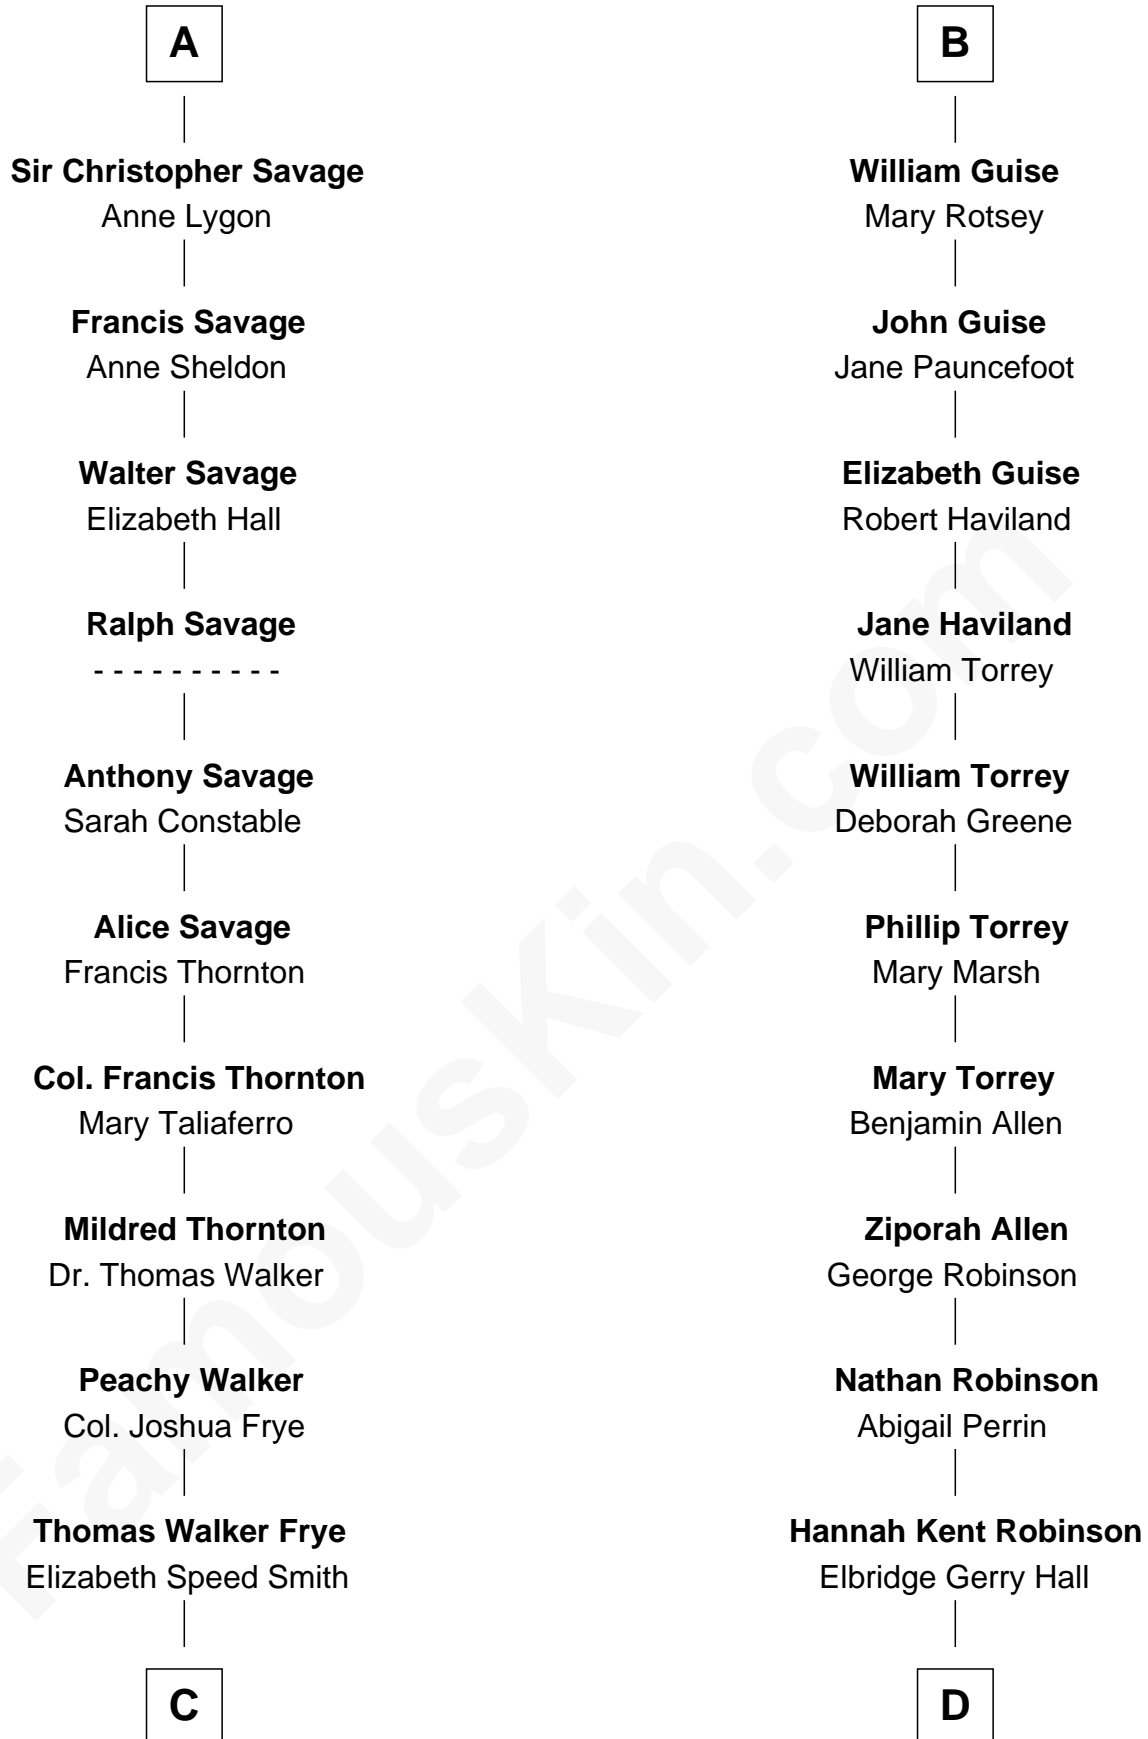

**FamousKin.com**  
**Relationship Chart of**  
**Adlai Stevenson III**  
*U.S. Senator from Illinois*

20th cousin 1 time removed of

**Raquel Welch**  
*Movie Actress*

**C**

**Mary Peachy Frye**  
Rev. Lewis Warner Green

**Letitia Green**  
Adlai Ewing Stevenson

**Lewis Green Stevenson**  
Helen Louise Davis

**Adlai Ewing Stevenson**  
Ellen Borden

**Adlai Stevenson III**  
*U.S. Senator from Illinois*

**D**

**Justin Smith Hall**  
Sarah Mehitable Stanford

**Emery Stanford Hall**  
Clara Louise Adams

**Josephine Sarah Hall**  
Armando Carlos Tejada

**Raquel Welch**  
*aka Raquel Welch*