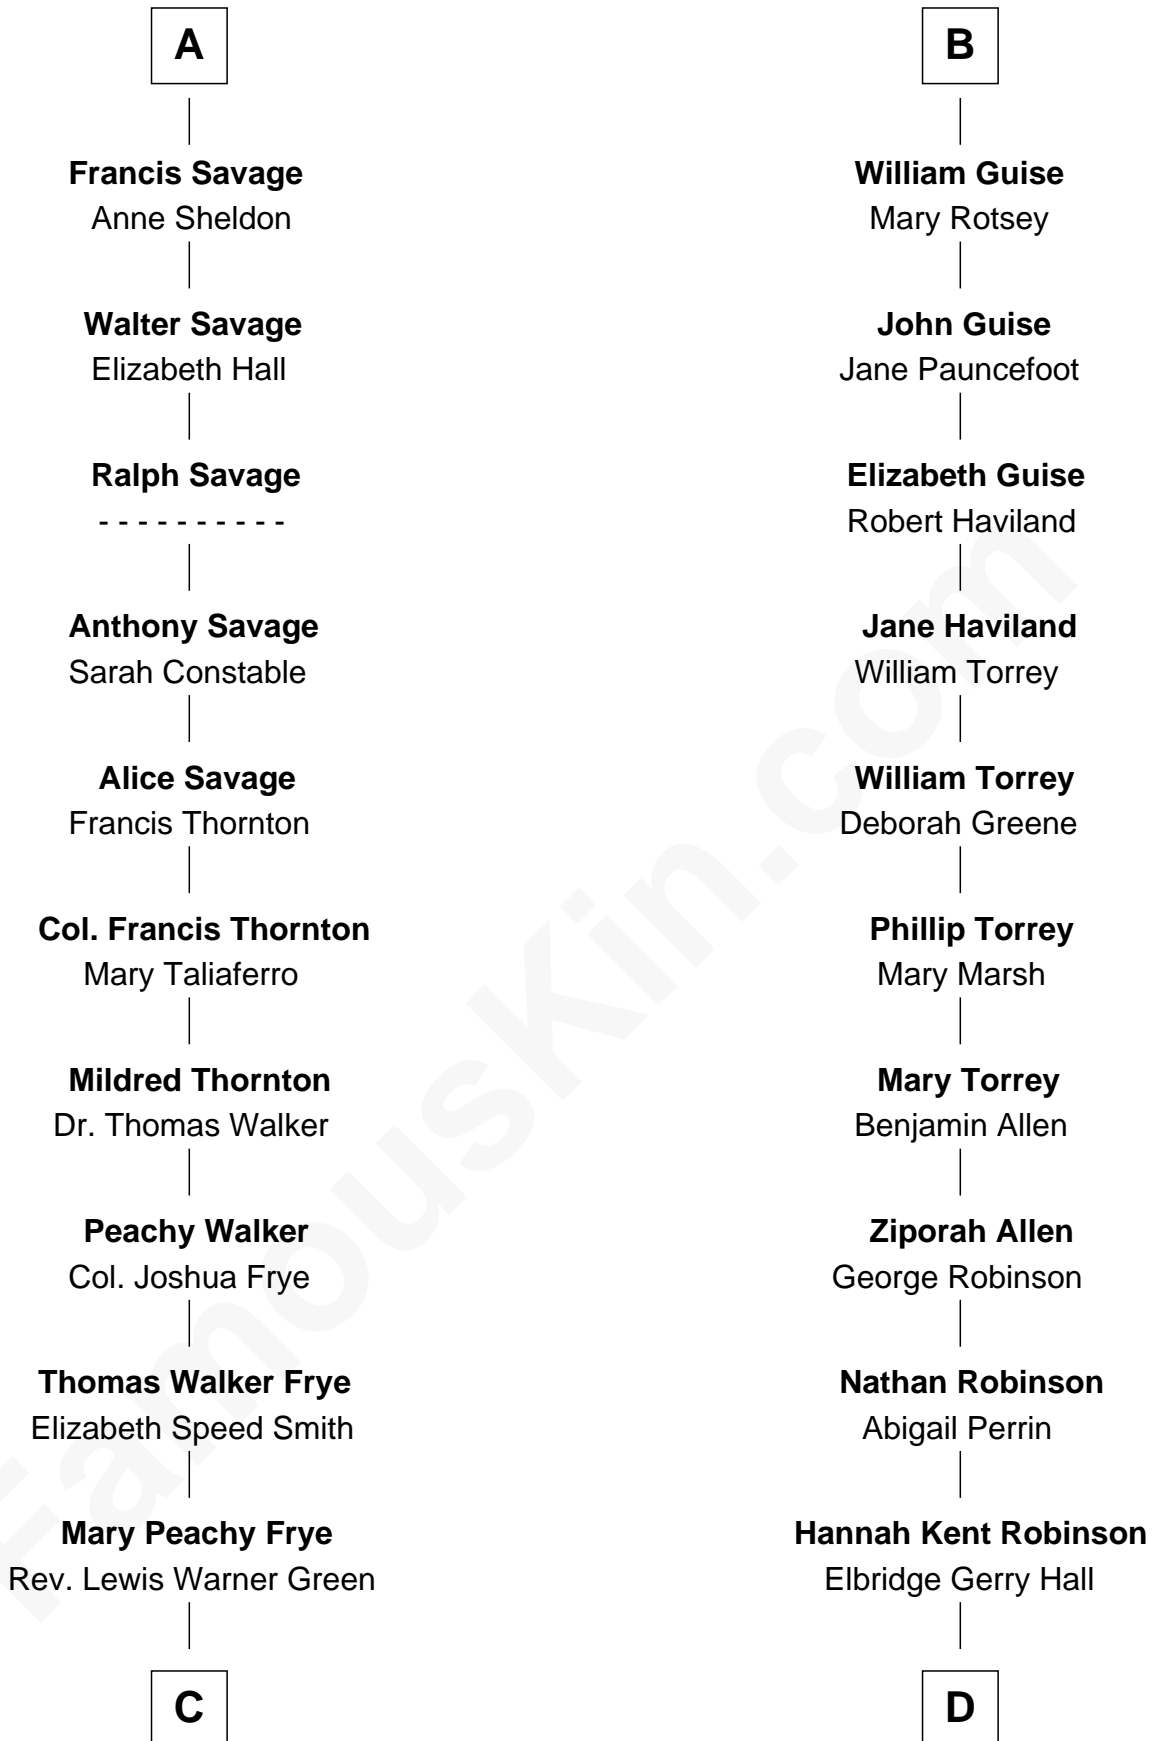

FamousKin.com Relationship Chart of

Adlai Stevenson III
U.S. Senator from Illinois

20th cousin of

Raquel Welch
Movie Actress

Henry Plantagenet
Maud de Chaworth

Eleanor Plantagenet
Richard Fitzalan

Sir Richard Fitzalan
Elizabeth de Bohun

Elizabeth Fitzalan
Sir Robert Goushill

Joan Goushill
Sir Thomas Stanley

Katherine Stanley
Sir John Savage

Sir Christopher Savage
Anne Stanley

Sir Christopher Savage
Anne Lygon

A

Henry of Lancaster
Isabella de Beaumont

Blanche of Lancaster
John of Gaunt

Elizabeth of Lancaster
John de Holand

Constance de Holand
Sir John Grey

Sir Edmund Grey
Katherine Percy

Anne Grey
Sir John Grey

Probable

Tacy Grey
John Guise

B