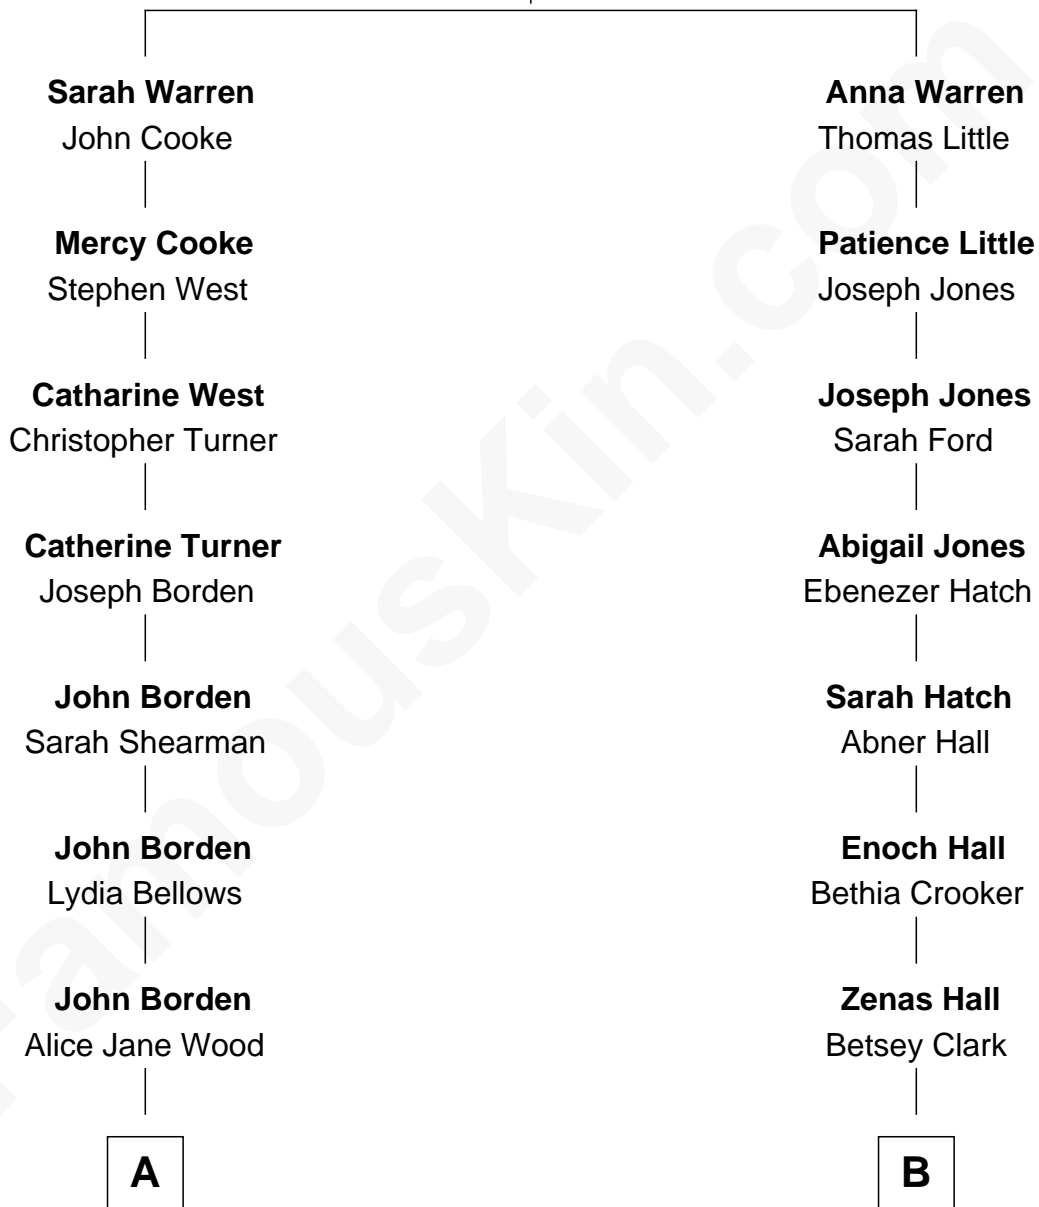

FamousKin.com
Relationship Chart of
Adlai Stevenson III
U.S. Senator from Illinois

10th cousin 1 time removed of

Raquel Welch
Movie Actress

Richard Warren
 Elizabeth Walker

A

William Borden
Mary DeGama Whiting

John Borden
Ellen Wallace Waller

Ellen Borden
Adlai Ewing Stevenson

Adlai Stevenson III
U.S. Senator from Illinois

B

Elbridge Gerry Hall
Hannah Kent Robinson

Justin Smith Hall
Sarah Mehitable Stanford

Emery Stanford Hall
Clara Louise Adams

Josephine Sarah Hall
Armando Carlos Tejada

Raquel Welch
aka Raquel Welch