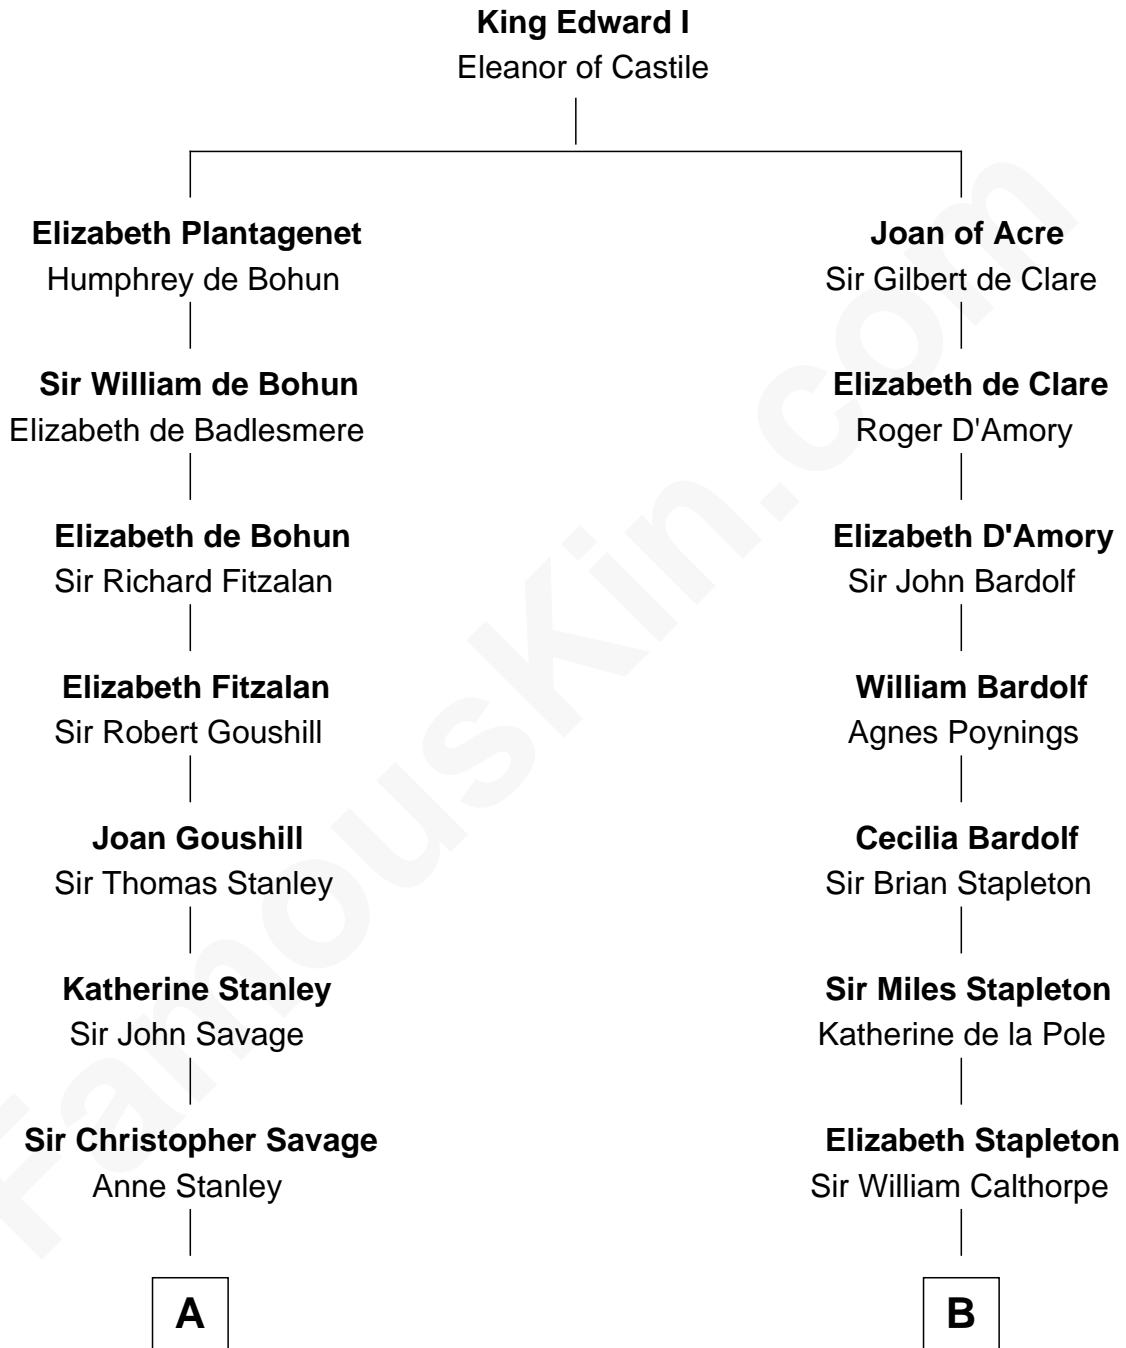

FamousKin.com

Relationship Chart of

Adlai Stevenson III

U.S. Senator from Illinois

21st cousin of

Jesse James

Outlaw, Bank Robber, Murderer

C

Mary Peachy Frye
Rev. Lewis Warner Green

Letitia Green
Adlai Ewing Stevenson

Lewis Green Stevenson
Helen Louise Davis

Adlai Ewing Stevenson
Ellen Borden

Adlai Stevenson III
U.S. Senator from Illinois

D

Rachel Dorsey
Anthony Lindsay

Anthony Lindsay
Ailsey Cole

Sarah Lindsay
James Cole

Zerelda Elizabeth Cole
Robert Sallee James

Jesse James
Outlaw, Bank Robber, Murderer