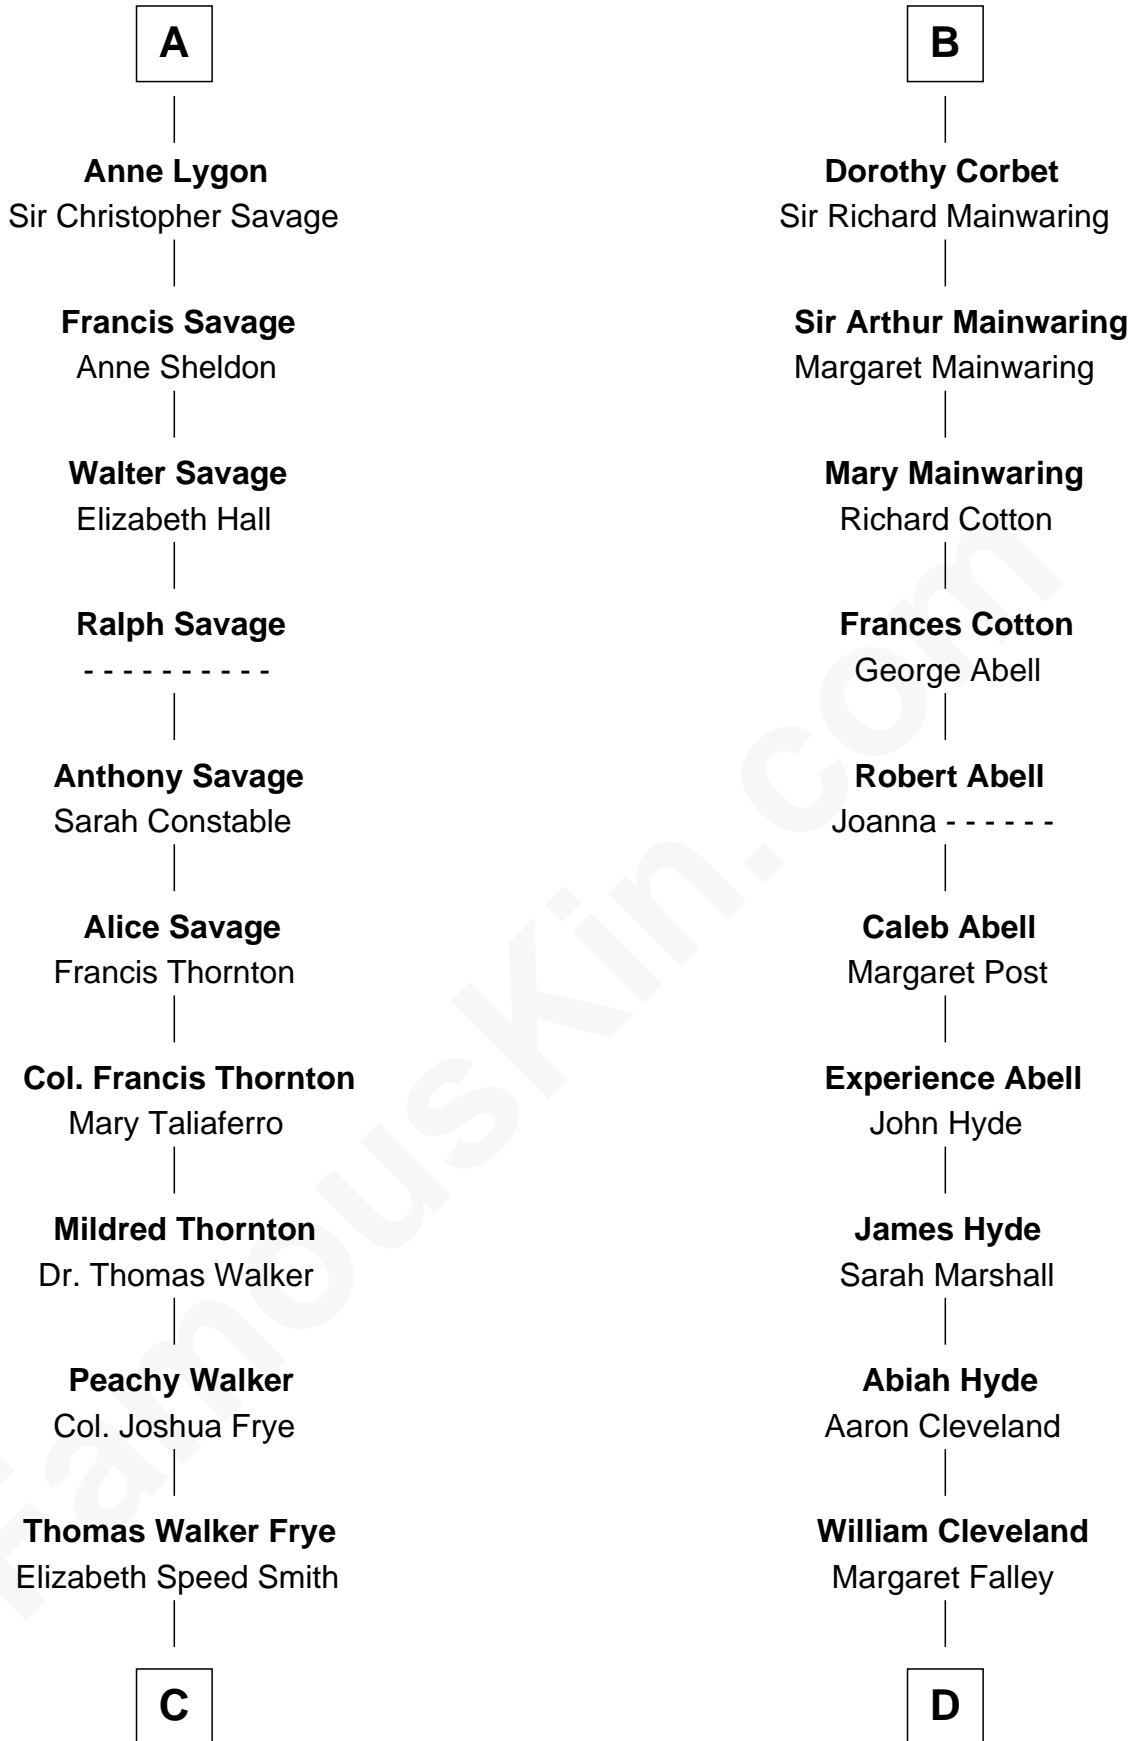

FamousKin.com Relationship Chart of

Adlai Stevenson III

U.S. Senator from Illinois

18th cousin 3 times removed of

Grover Cleveland

22nd and 24th U.S. President

Sir Edward le Despencer

Anne de Ferrers

FamousKin.com