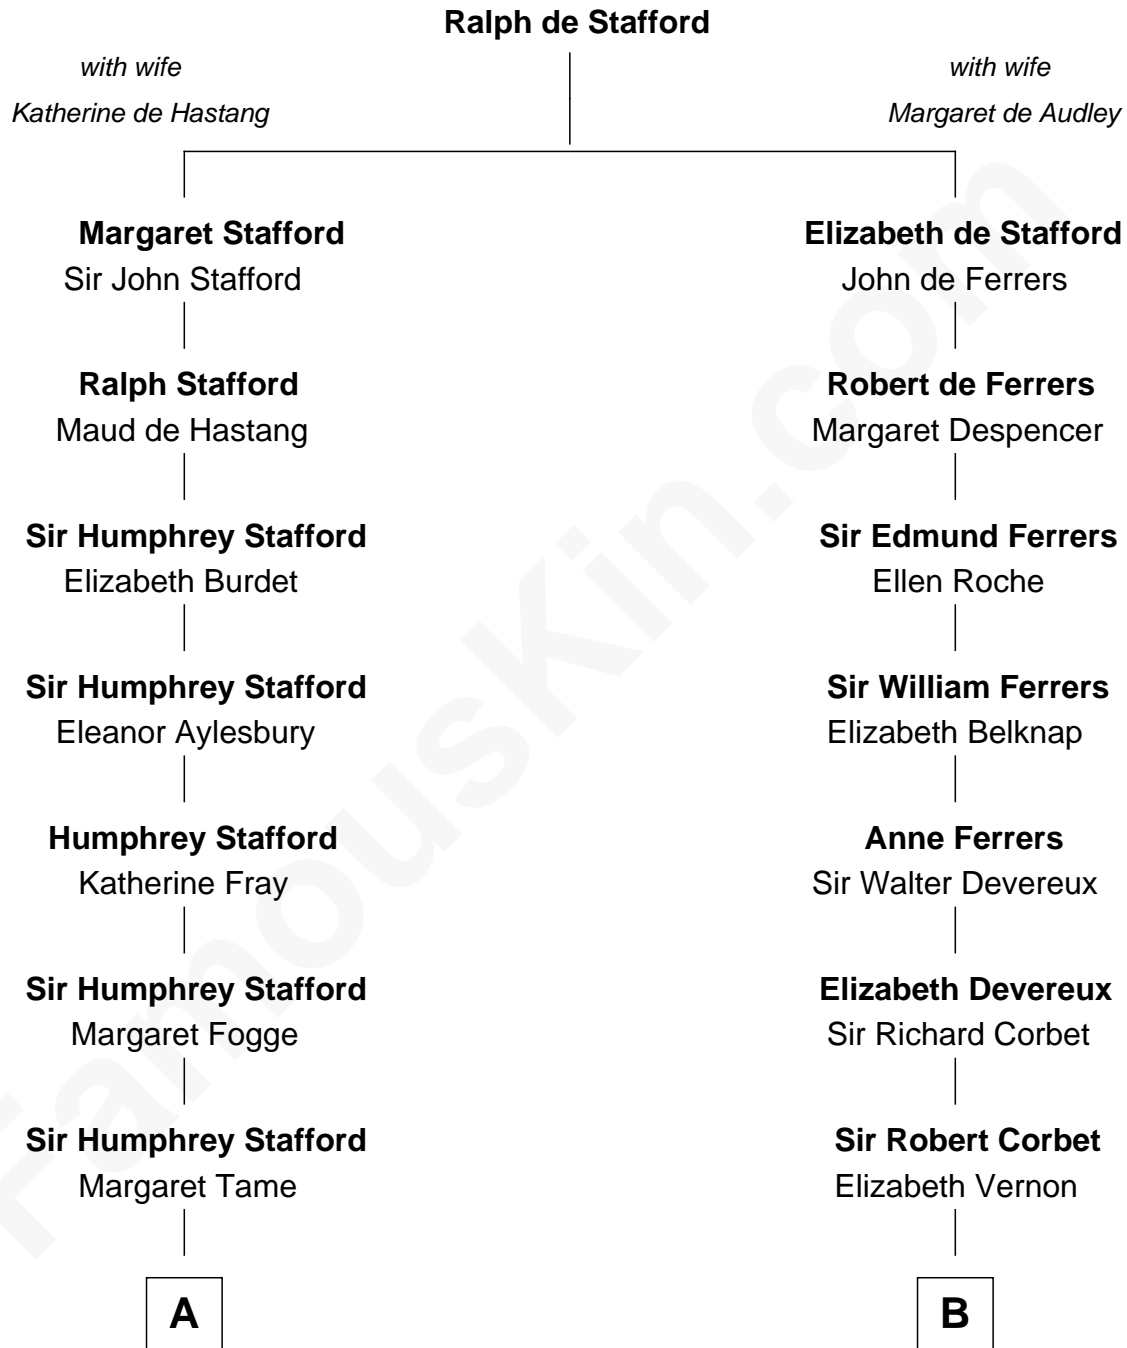

FamousKin.com Relationship Chart of

Adlai Stevenson III

U.S. Senator from Illinois

18th cousin 2 times removed of

Grover Cleveland

22nd and 24th U.S. President

FamousKin.com