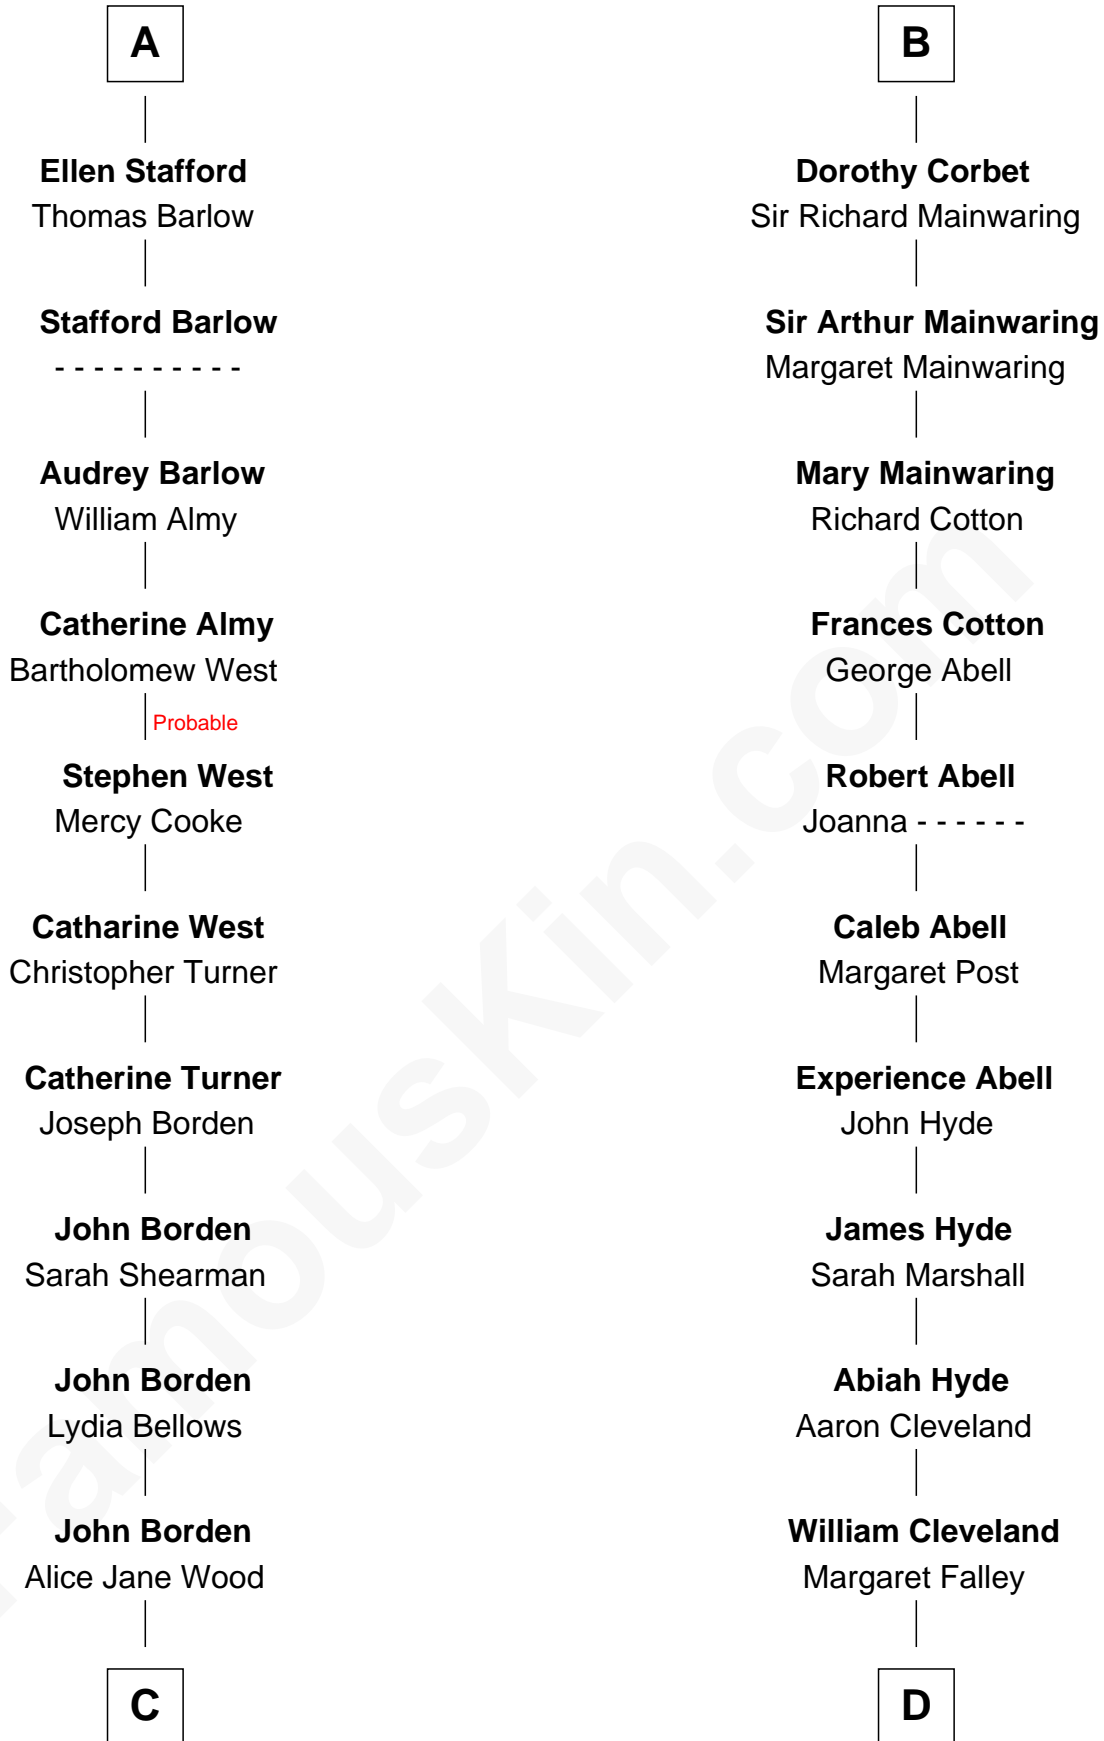

FamousKin.com Relationship Chart of

Adlai Stevenson III

U.S. Senator from Illinois

18th cousin 2 times removed of

Grover Cleveland

22nd and 24th U.S. President

FamousKin.com