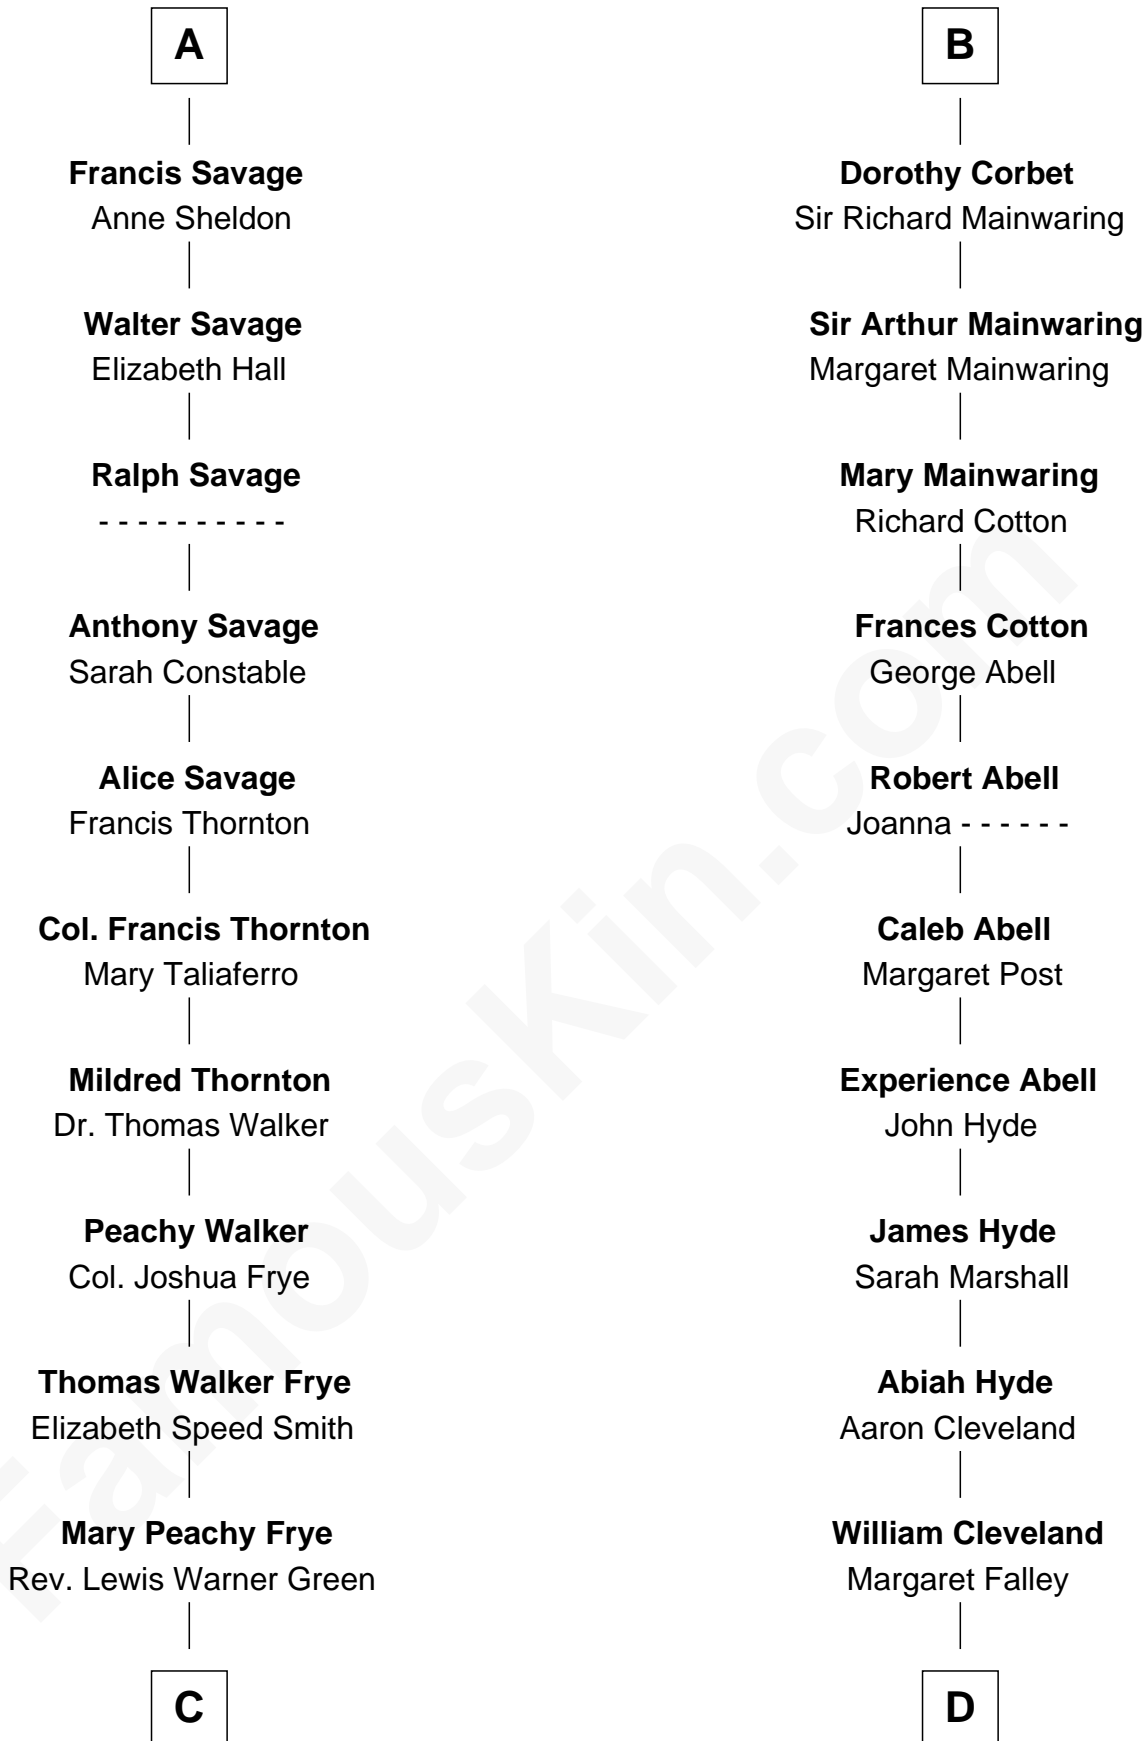

FamousKin.com
Relationship Chart of
Adlai Stevenson III
U.S. Senator from Illinois

18th cousin 2 times removed of
Grover Cleveland
22nd and 24th U.S. President

FamousKin.com