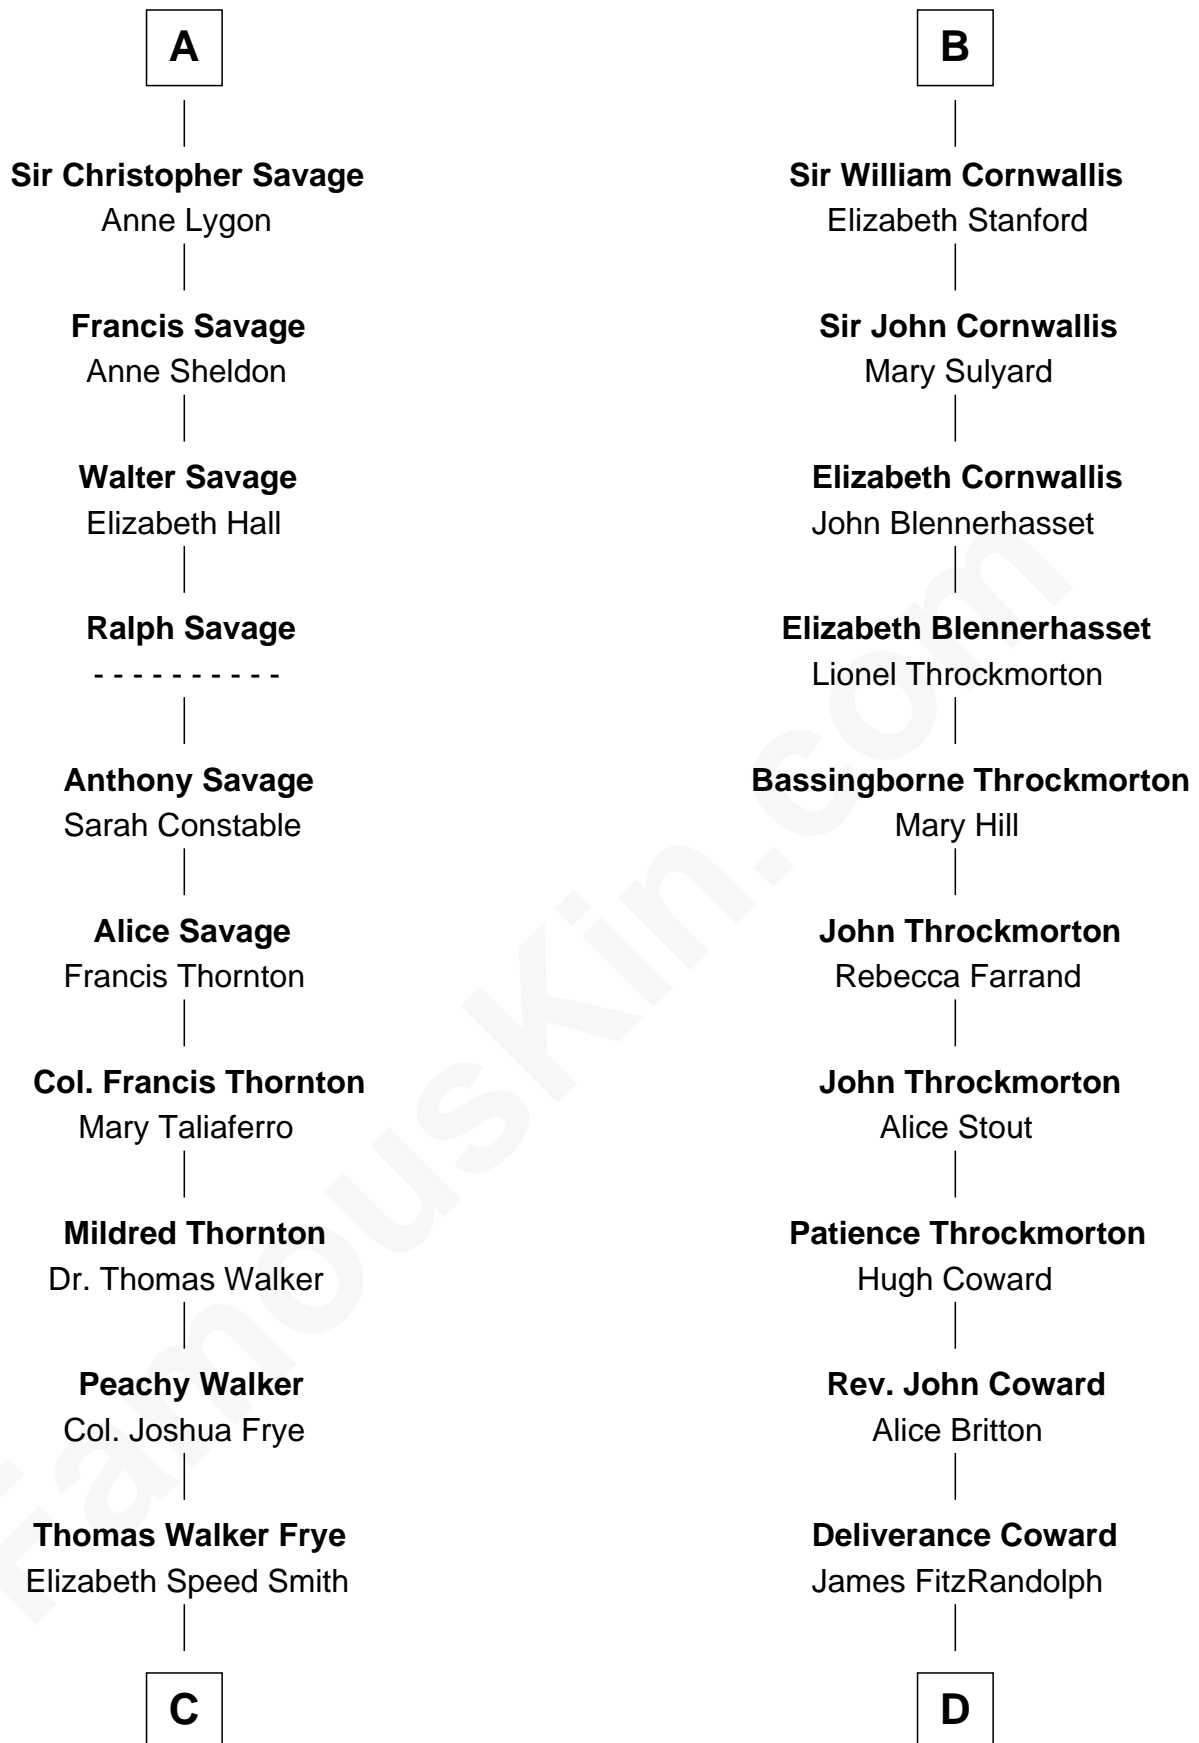

FamousKin.com Relationship Chart of

Adlai Stevenson III

U.S. Senator from Illinois

20th cousin 1 time removed of

Ellen Louise (Axson) Wilson

First Lady of President Woodrow Wilson

Isabella de Beauchamp

with husband
Sir Patrick de Chaworth

Edward Tyrrell

Sir Christopher Savage

Anne Stanley

Philippa Tyrrell

Thomas Cornwallis

A

B

C

Mary Peachy Frye
Rev. Lewis Warner Green

Letitia Green
Adlai Ewing Stevenson

Lewis Green Stevenson
Helen Louise Davis

Adlai Ewing Stevenson
Ellen Borden

Adlai Stevenson III
U.S. Senator from Illinois

D

Isaac FitzRandolph
Eleanor Hunter