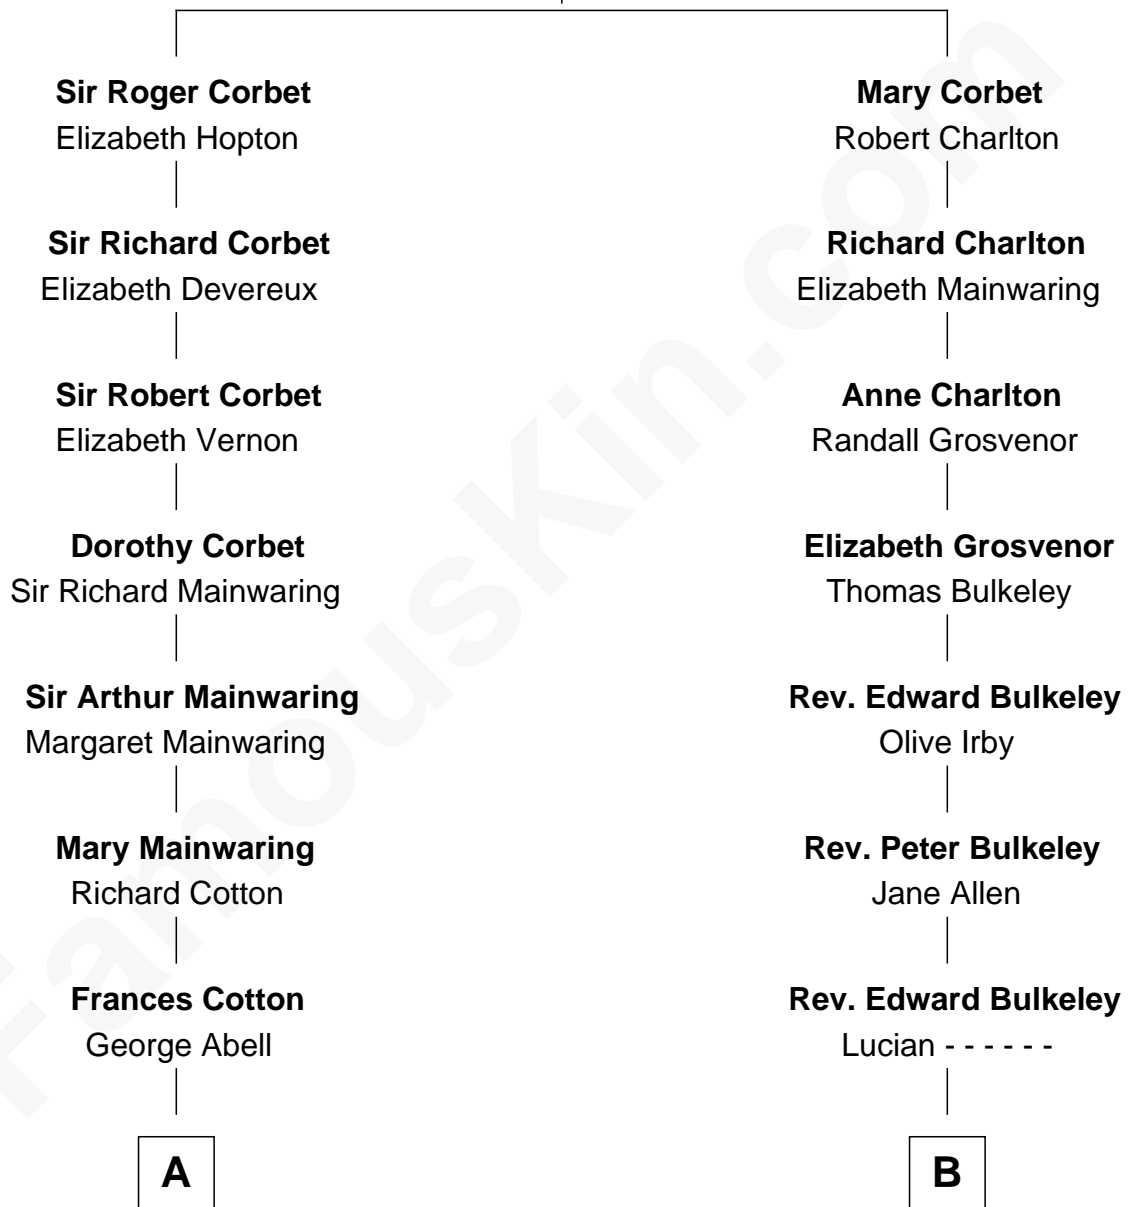

# FamousKin.com Relationship Chart of

**Adlai Stevenson III**

*U.S. Senator from Illinois*

10th cousin 8 times removed of

**Samuel Prescott**

*Completed Paul Revere's Midnight Ride*

**Sir Robert Corbet**

Margaret - - - - -

**C**

—  
**Ellen Borden**

Adlai Ewing Stevenson

—  
**Adlai Stevenson III**

*U.S. Senator from Illinois*

FamousKin.com