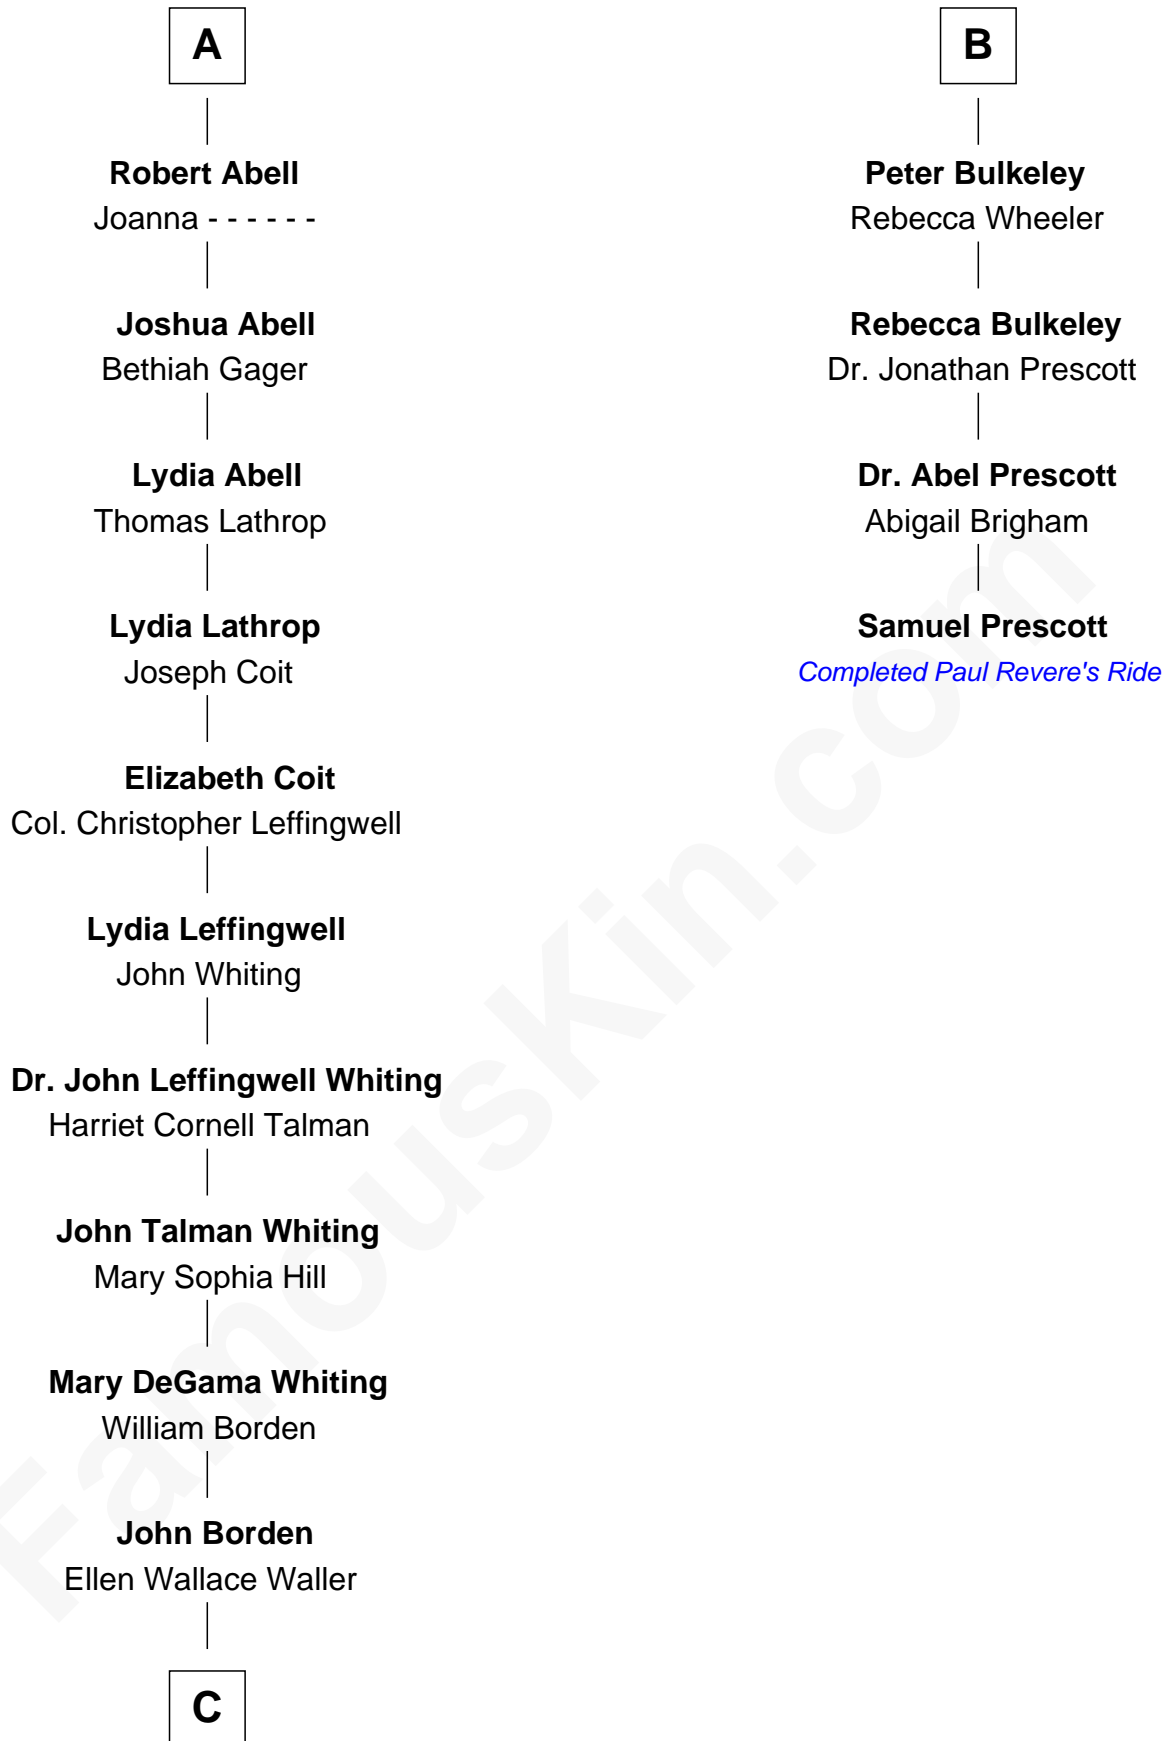

# FamousKin.com Relationship Chart of

**Adlai Stevenson III**

*U.S. Senator from Illinois*

10th cousin 8 times removed of

**Samuel Prescott**

*Completed Paul Revere's Midnight Ride*

**Sir Robert Corbet**

Margaret - - - - -

**C**

—  
**Ellen Borden**

Adlai Ewing Stevenson

—  
**Adlai Stevenson III**

*U.S. Senator from Illinois*

FamousKin.com