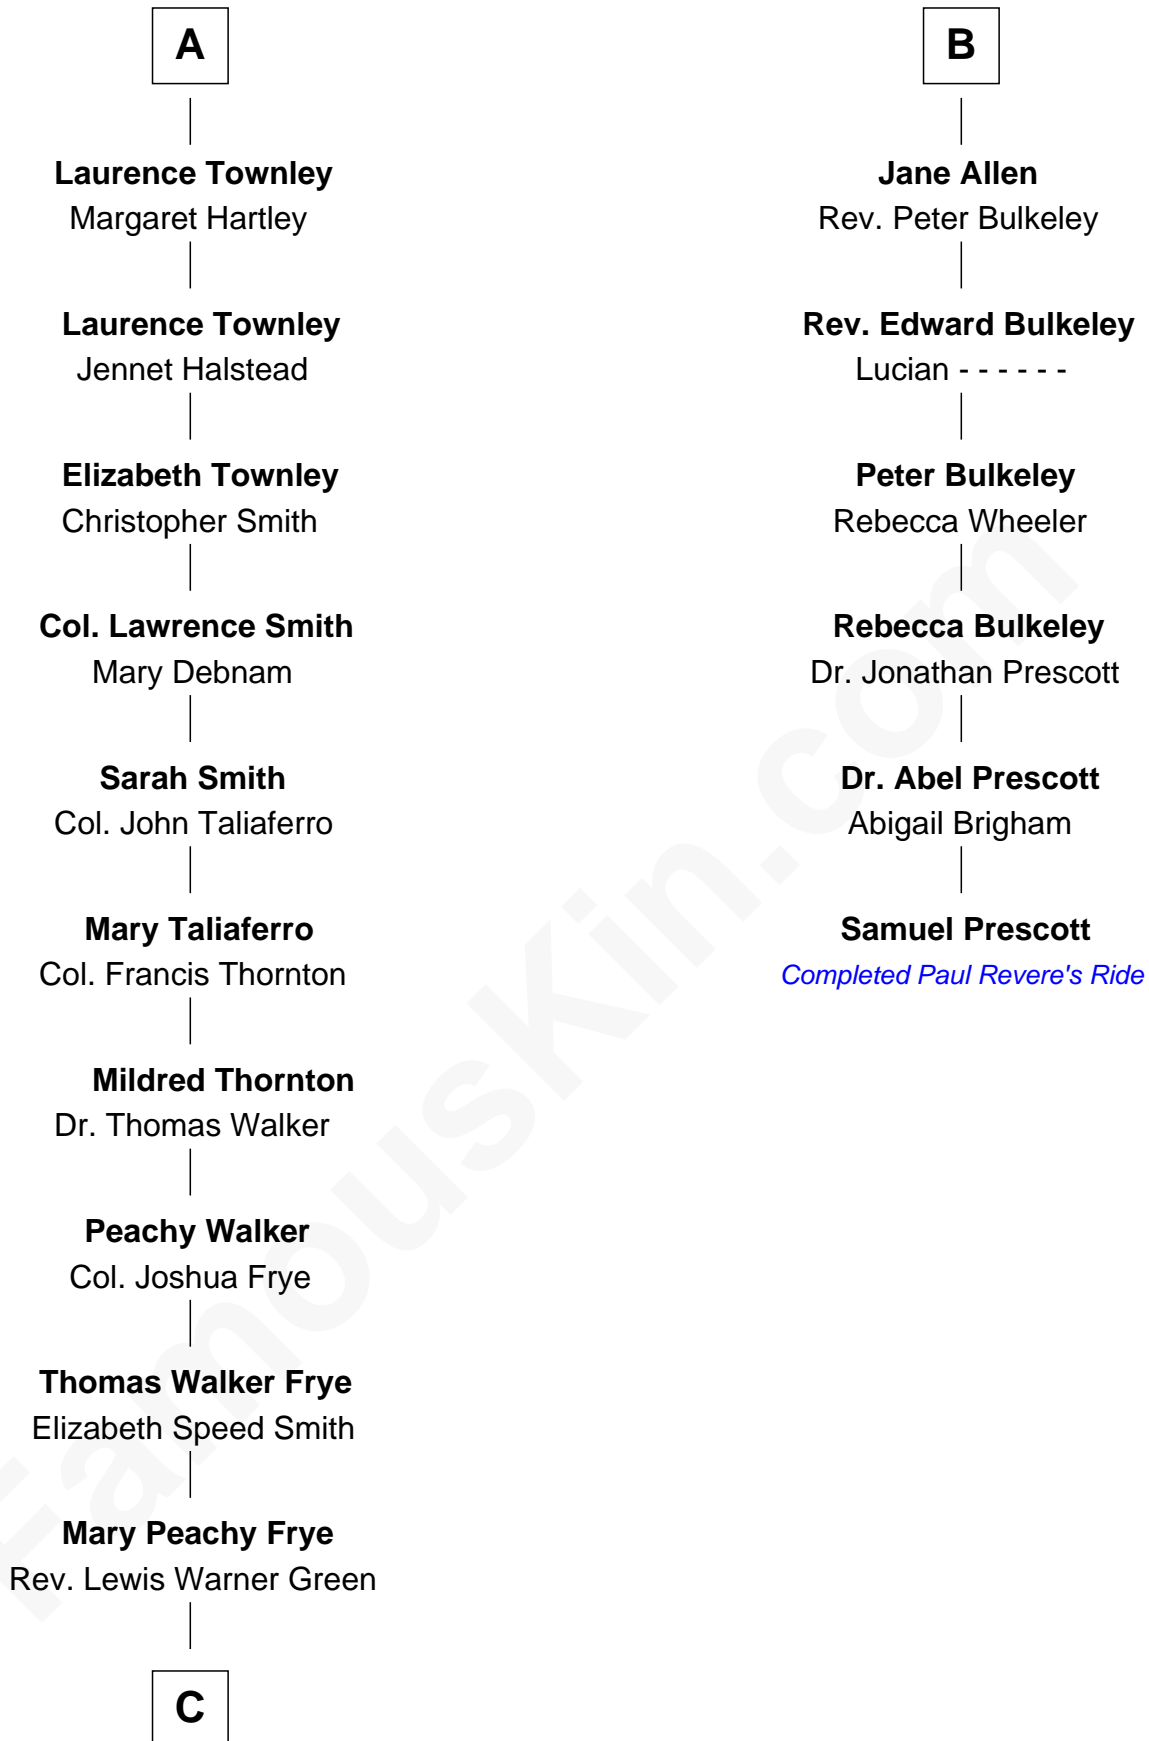

**FamousKin.com**  
**Relationship Chart of**  
**Adlai Stevenson III**  
*U.S. Senator from Illinois*

**12th cousin 8 times removed of**  
**Samuel Prescott**  
*Completed Paul Revere's Midnight Ride*

**C**

—  
**Letitia Green**

Adlai Ewing Stevenson

—  
**Lewis Green Stevenson**

Helen Louise Davis

—  
**Adlai Ewing Stevenson**

Ellen Borden

—  
**Adlai Stevenson III**

*U.S. Senator from Illinois*

FamousKin.com