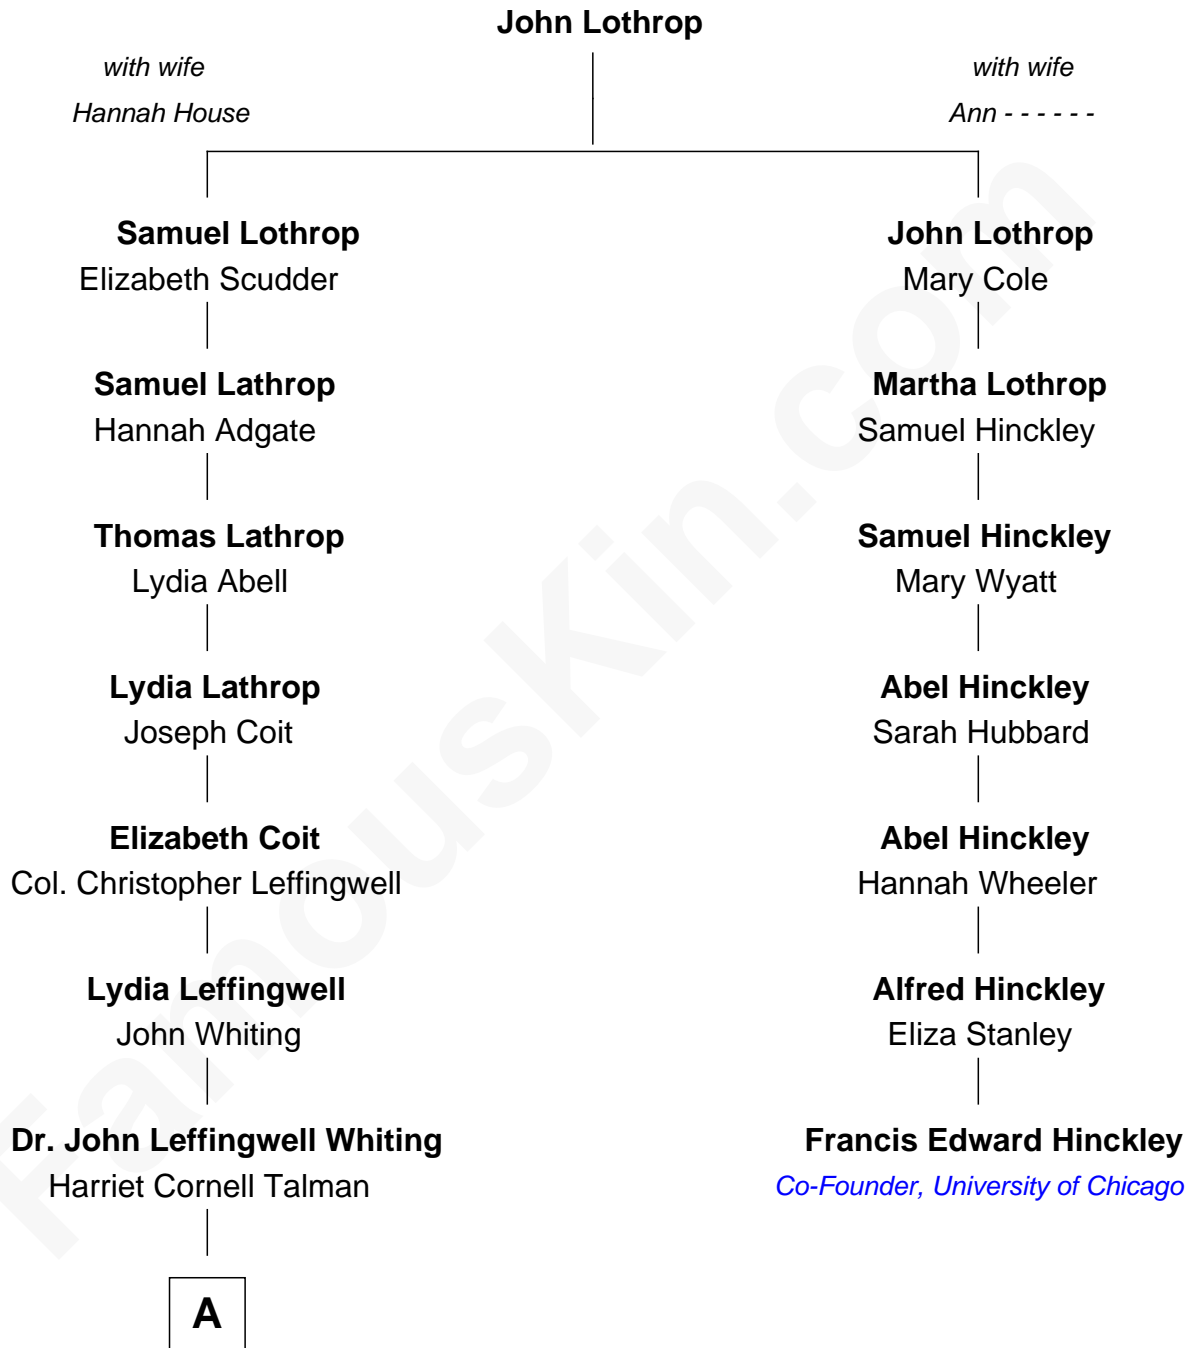

# FamousKin.com Relationship Chart of

**Adlai Stevenson III**

*U.S. Senator from Illinois*

6th cousin 5 times removed of

**Francis Edward Hinckley**

*Co-Founder, University of Chicago*

University of Chicago

**A**

—  
**John Talman Whiting**

Mary Sophia Hill

—  
**Mary DeGama Whiting**

William Borden

—  
**John Borden**

Ellen Wallace Waller

—  
**Ellen Borden**