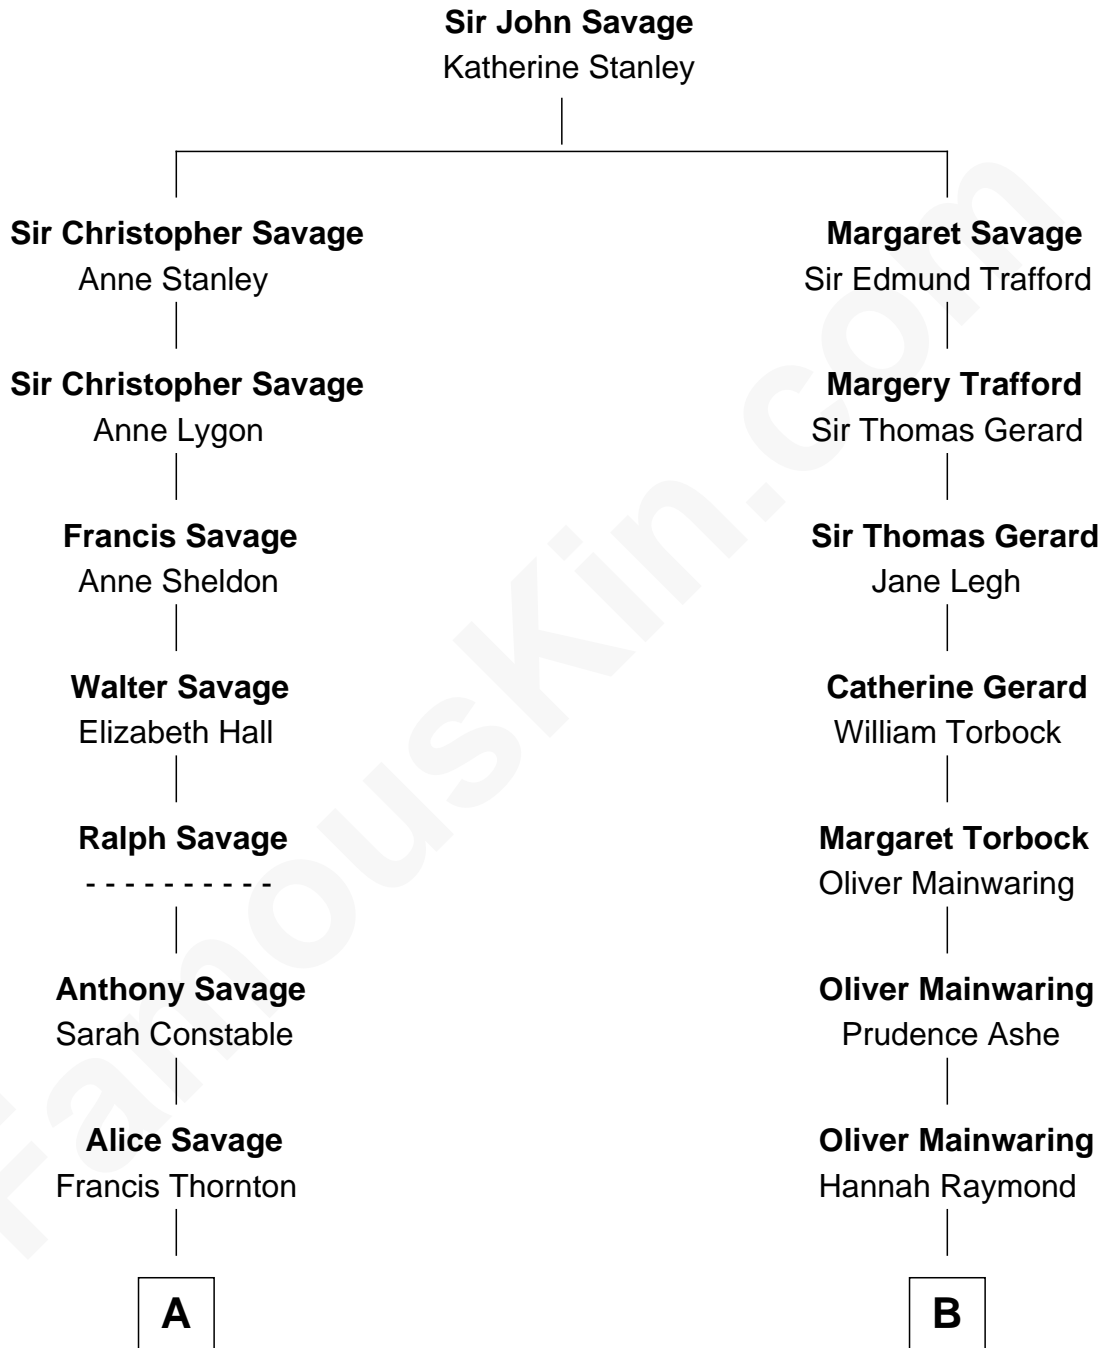

# FamousKin.com Relationship Chart of

**Adlai Stevenson III**

*U.S. Senator from Illinois*

14th cousin 1 time removed of

**Juliette Gordon Low**

*Founder of the Girl Scouts*

**A**

**Col. Francis Thornton**

Mary Taliaferro

**Mildred Thornton**

Dr. Thomas Walker

**Peachy Walker**

Col. Joshua Frye

**Thomas Walker Frye**

Elizabeth Speed Smith

**Mary Peachy Frye**