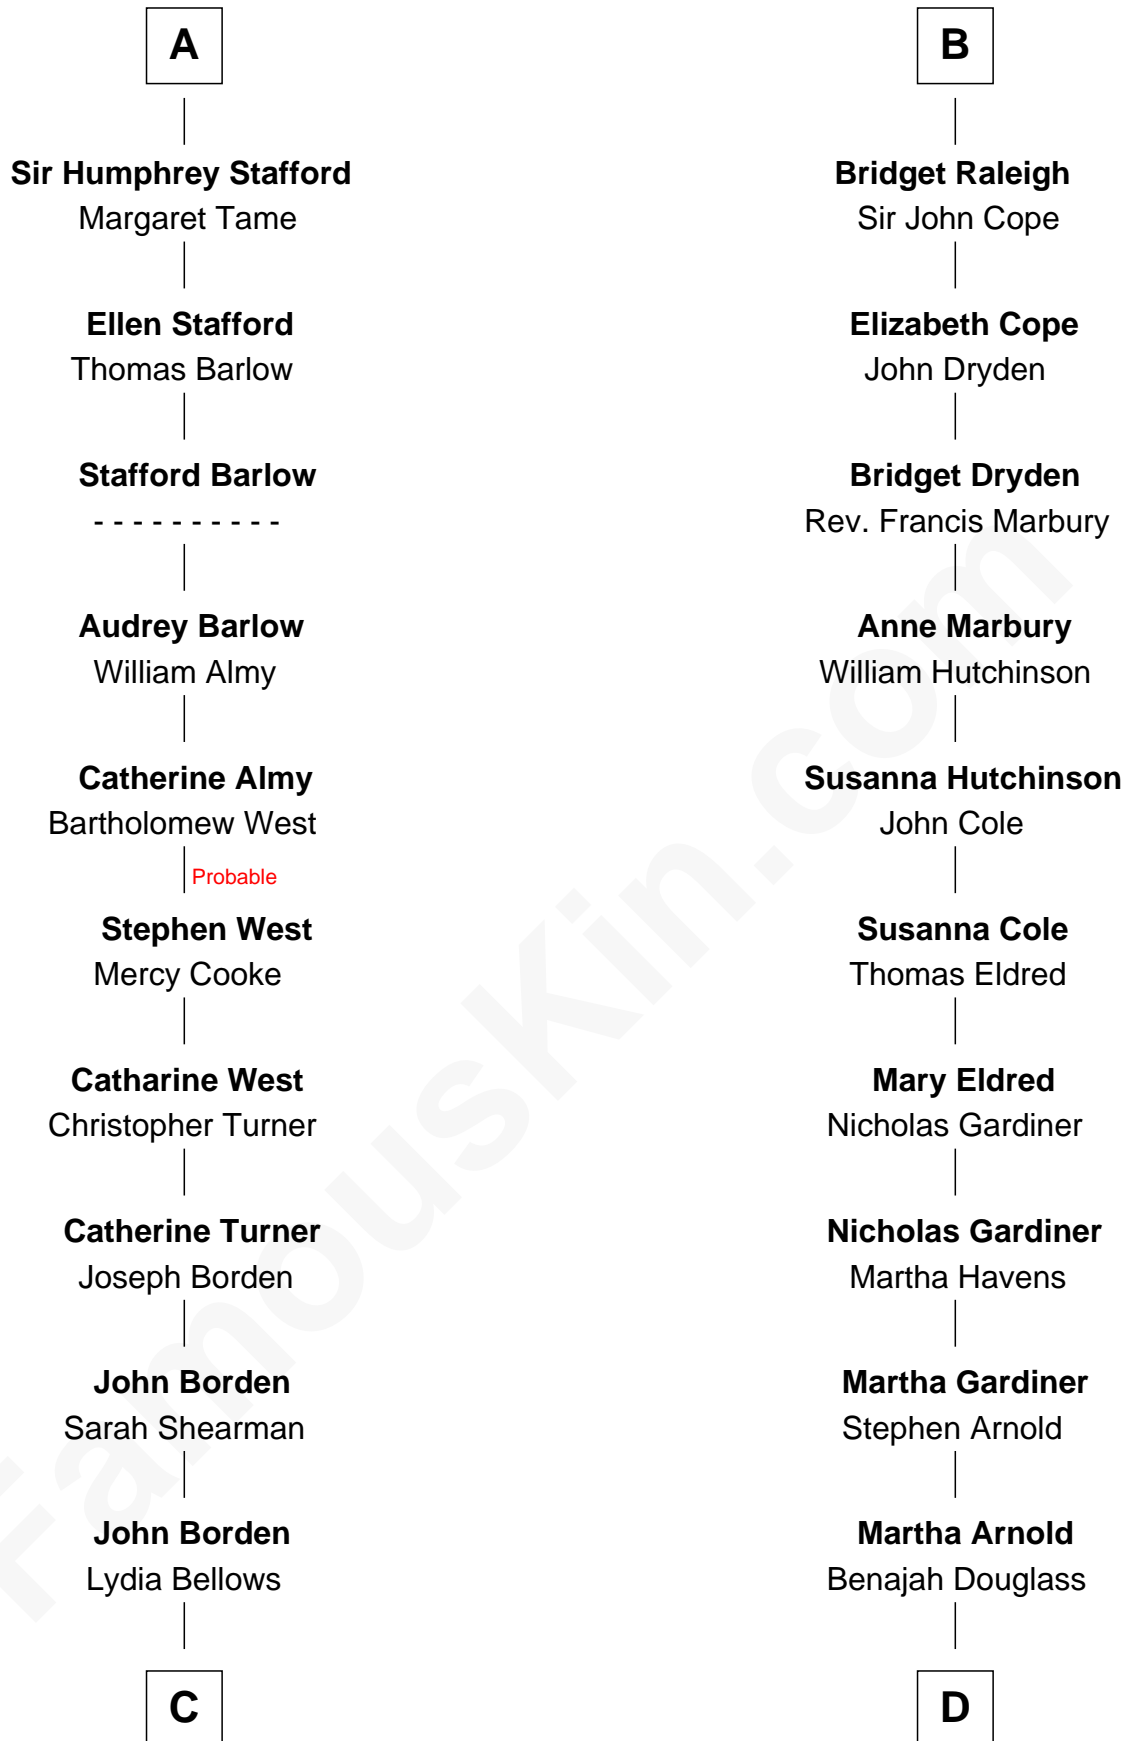

# FamousKin.com Relationship Chart of

**Adlai Stevenson III**

*U.S. Senator from Illinois*

18th cousin 3 times removed of

**Stephen A. Douglas**

*Participated in Lincoln-Douglas Debates*

**C**

**John Borden**  
Alice Jane Wood

**William Borden**  
Mary DeGama Whiting

**John Borden**  
Ellen Wallace Waller

**Ellen Borden**  
Adlai Ewing Stevenson

**Adlai Stevenson III**  
*U.S. Senator from Illinois*

**D**

**Dr. Stephen Arnold Douglass**  
Sarah Fiske