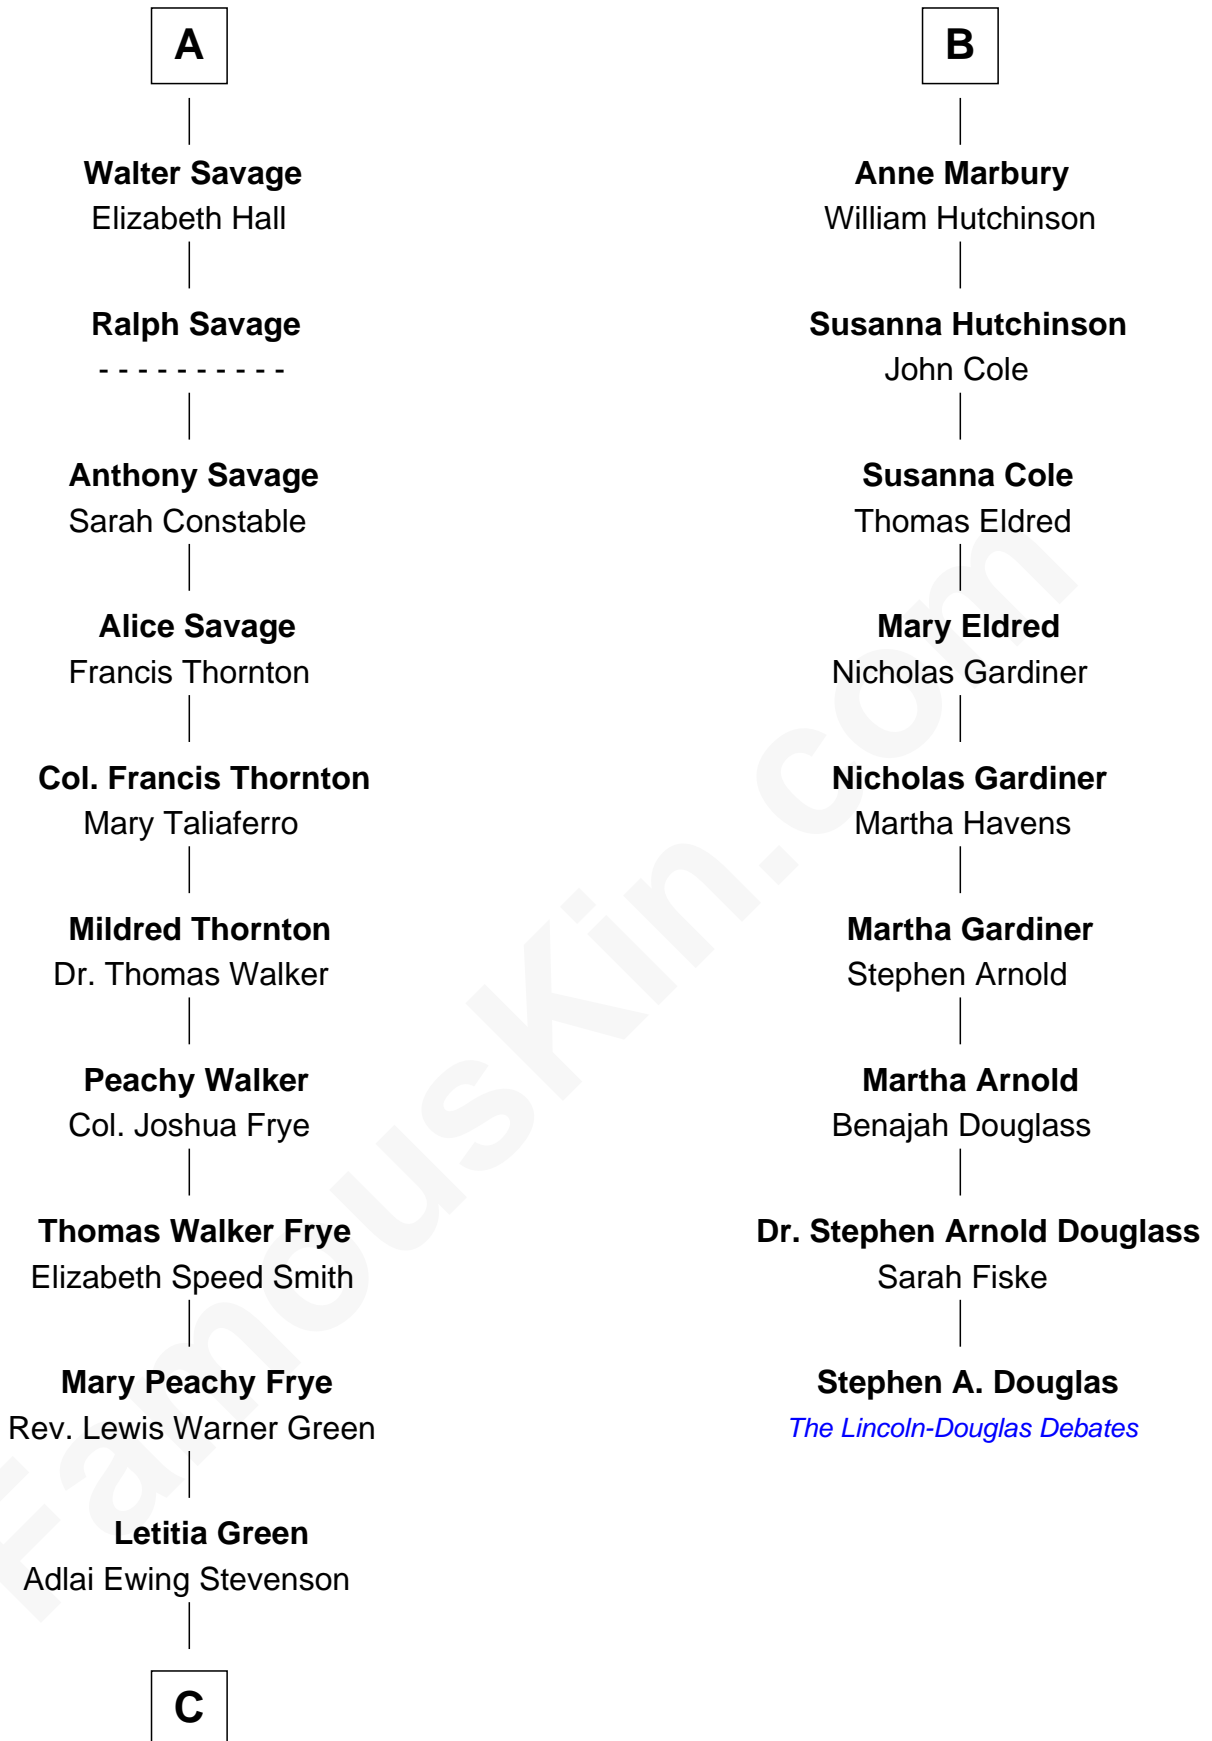

FamousKin.com Relationship Chart of

Adlai Stevenson III

U.S. Senator from Illinois

15th cousin 4 times removed of

Stephen A. Douglas

Participated in Lincoln-Douglas Debates

C

—
Lewis Green Stevenson

Helen Louise Davis

—
Adlai Ewing Stevenson

Ellen Borden

—
Adlai Stevenson III

U.S. Senator from Illinois

FamousKin.com