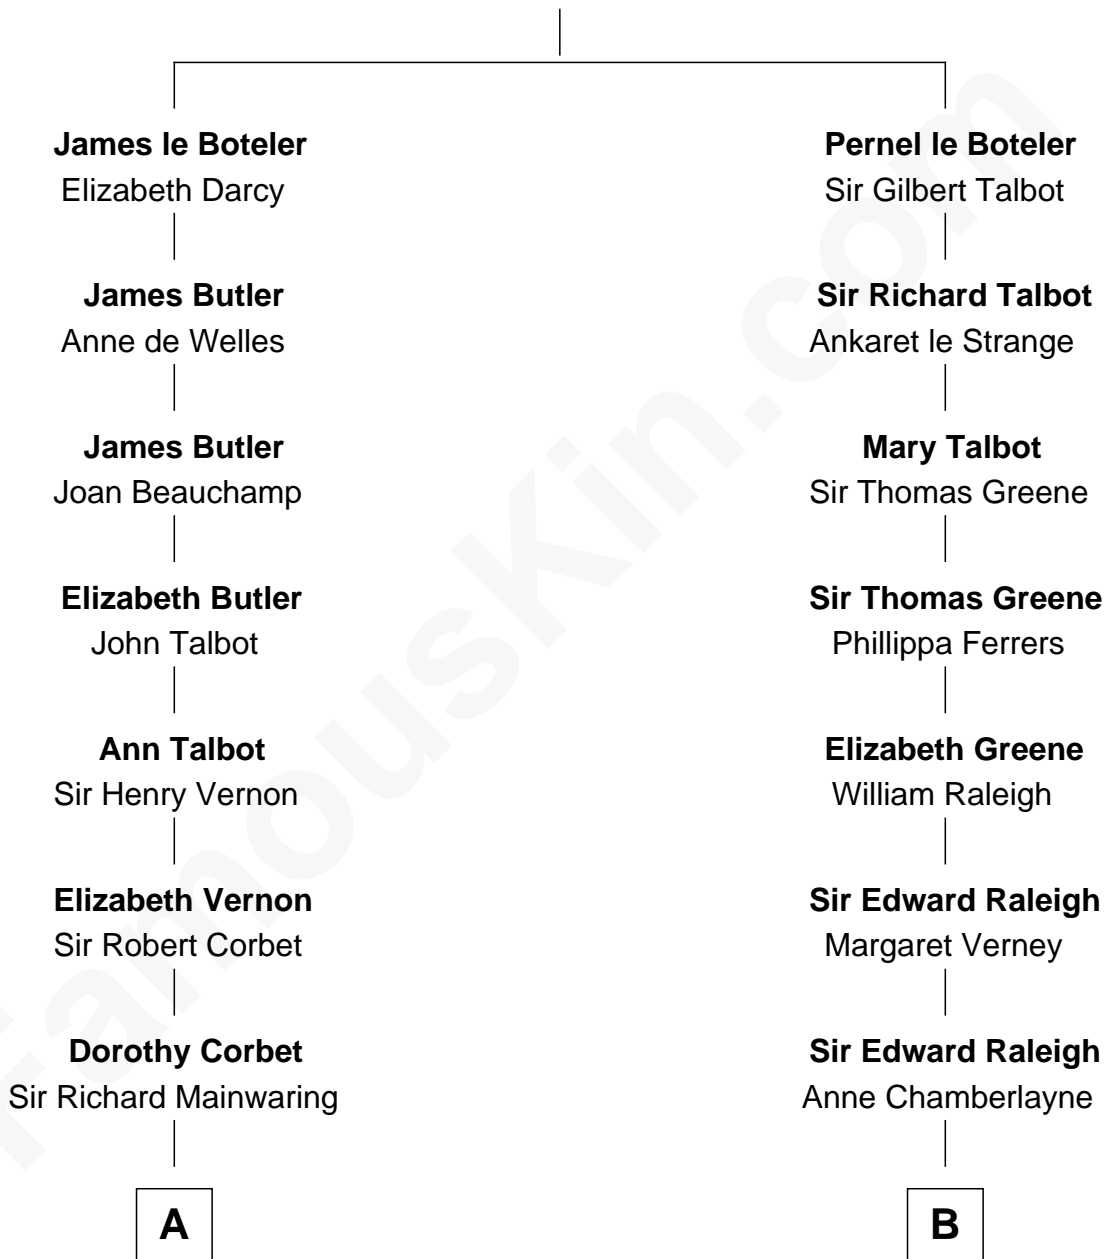

FamousKin.com Relationship Chart of

Adlai Stevenson III

U.S. Senator from Illinois

18th cousin 3 times removed of

Stephen A. Douglas

Participated in Lincoln-Douglas Debates

Sir James le Boteler

Eleanor de Bohun

C

John Talman Whiting

Mary Sophia Hill

Mary DeGama Whiting

William Borden

John Borden

Ellen Wallace Waller

Ellen Borden