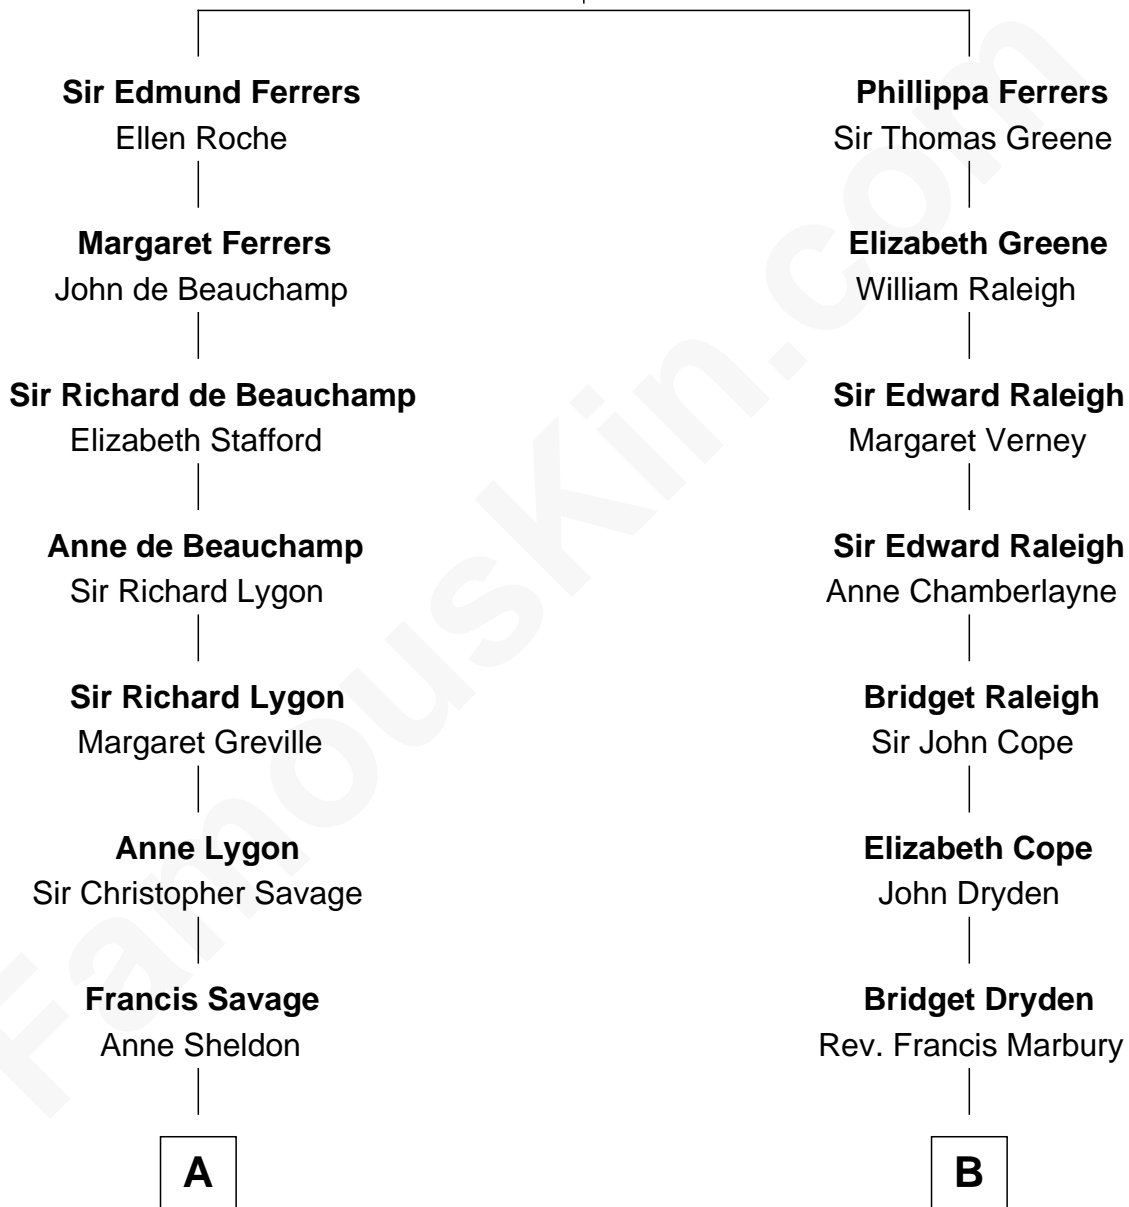

FamousKin.com

Relationship Chart of

Adlai Stevenson III

U.S. Senator from Illinois

19th cousin 1 time removed of

Britney Spears

Singer, Entertainer

Robert de Ferrers
Margaret Despencer

C

Lewis Green Stevenson

Helen Louise Davis

Adlai Ewing Stevenson

Ellen Borden

Adlai Stevenson III

U.S. Senator from Illinois

D