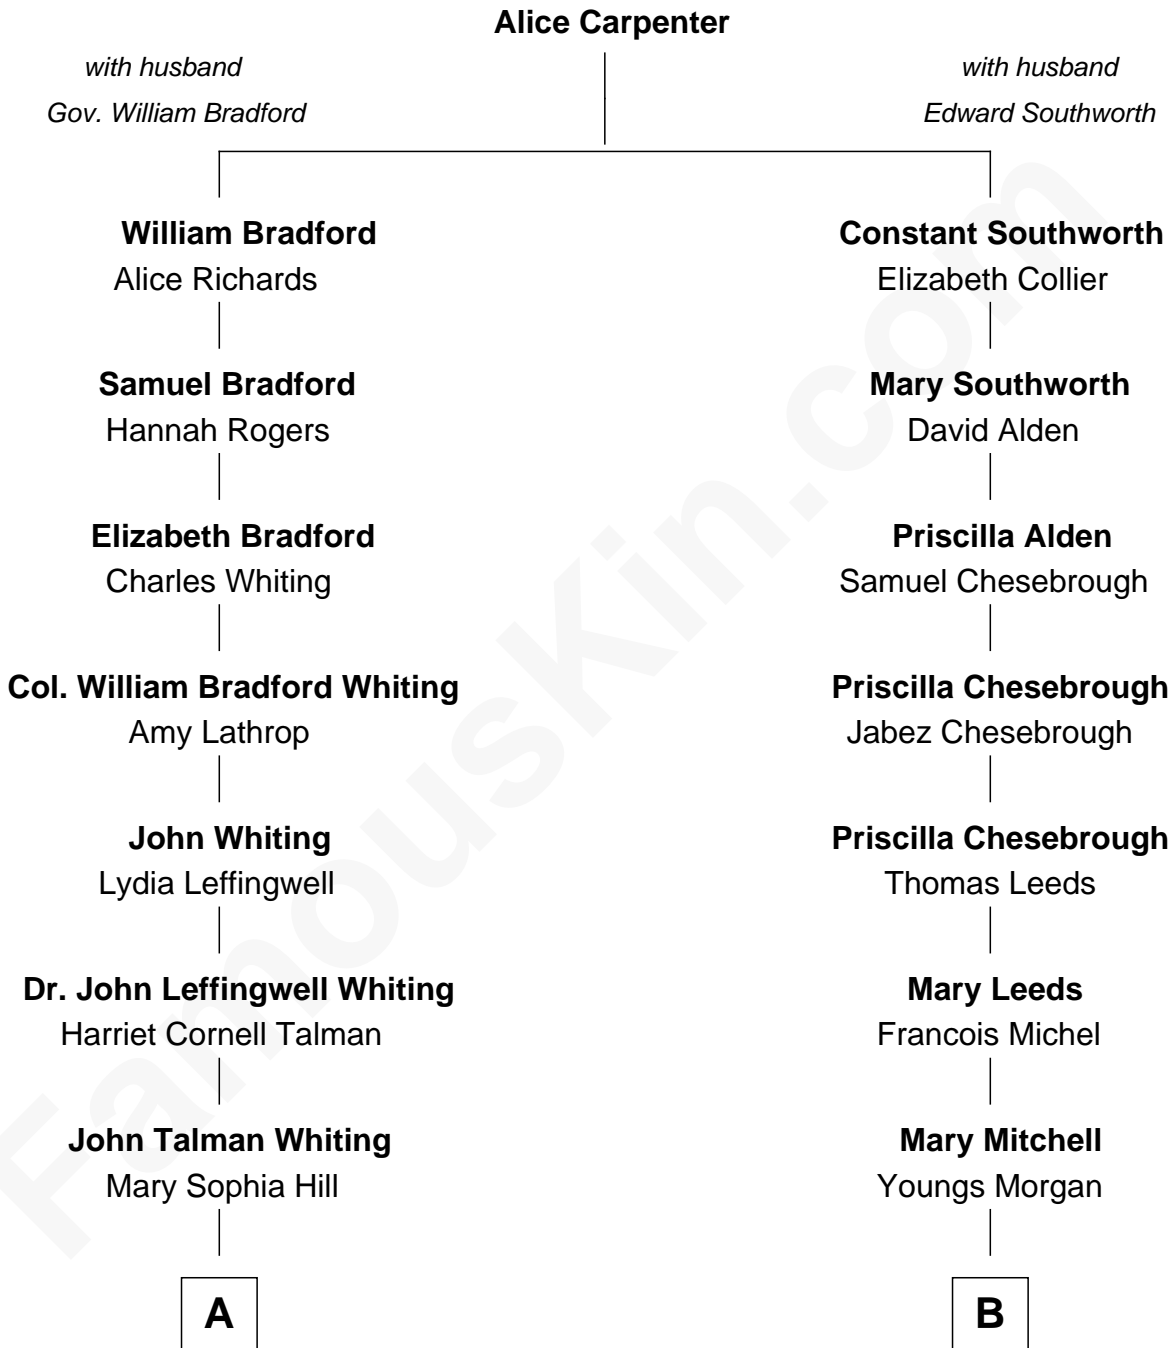

FamousKin.com

Relationship Chart of

Adlai Stevenson III

U.S. Senator from Illinois

8th cousin 2 times removed of

William Sprague

27th Governor of Rhode Island

FamousKin.com