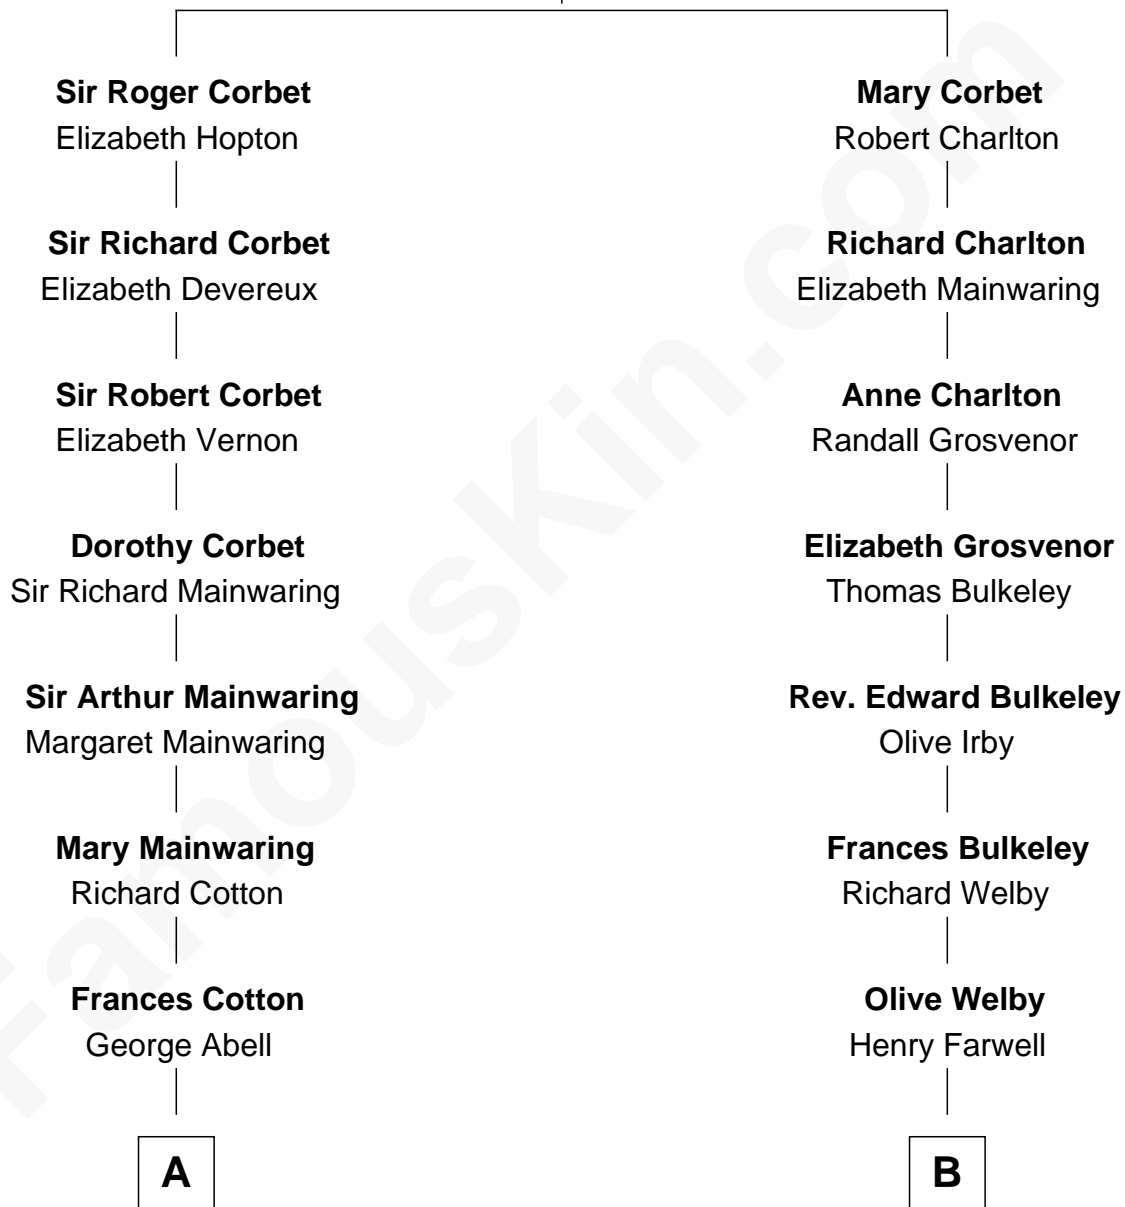

# FamousKin.com Relationship Chart of

**Adlai Stevenson III**

*U.S. Senator from Illinois*

15th cousin 3 times removed of

**Katharine Hepburn**

*Movie Actress*

**Sir Robert Corbet**

Margaret - - - - -

**C**

**Ellen Borden**

Adlai Ewing Stevenson

**Adlai Stevenson III**

*U.S. Senator from Illinois*

FamousKin.com