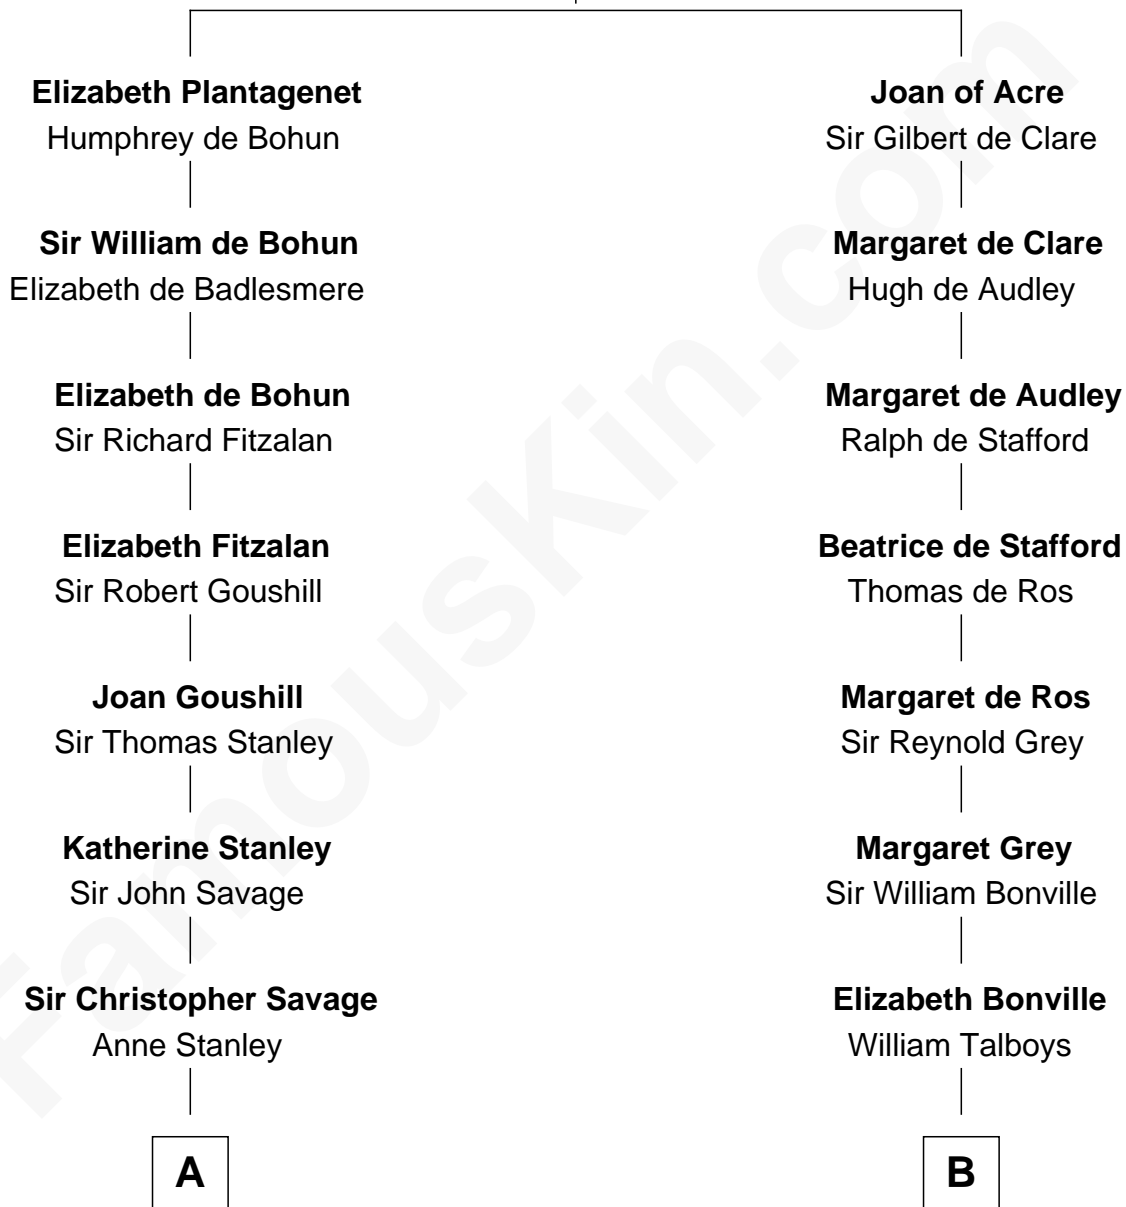

# FamousKin.com Relationship Chart of

**Adlai Stevenson III**

*U.S. Senator from Illinois*

21st cousin of

**Katharine Hepburn**

*Movie Actress*

**King Edward I**  
Eleanor of Castile

**C**

**Mary Peachy Frye**  
Rev. Lewis Warner Green

**Letitia Green**  
Adlai Ewing Stevenson

**Lewis Green Stevenson**  
Helen Louise Davis

**Adlai Ewing Stevenson**  
Ellen Borden

**Adlai Stevenson III**  
*U.S. Senator from Illinois*