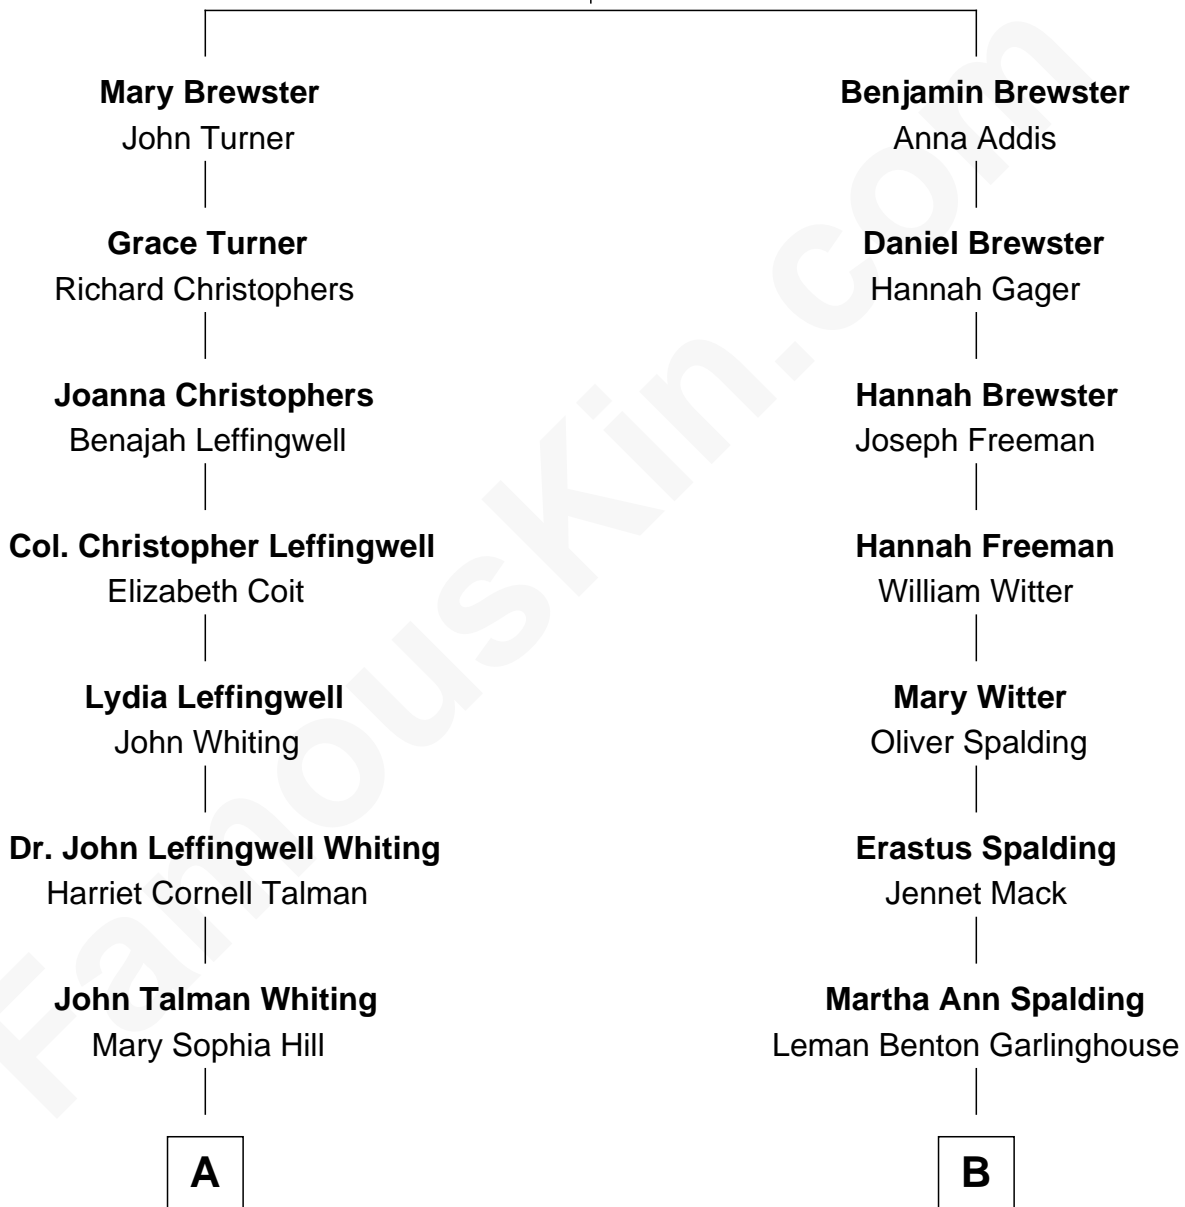

FamousKin.com Relationship Chart of

Adlai Stevenson III

U.S. Senator from Illinois

9th cousin 1 time removed of

Katharine Hepburn

Movie Actress

Jonathan Brewster

Lucretia Oldham

FamousKin.com