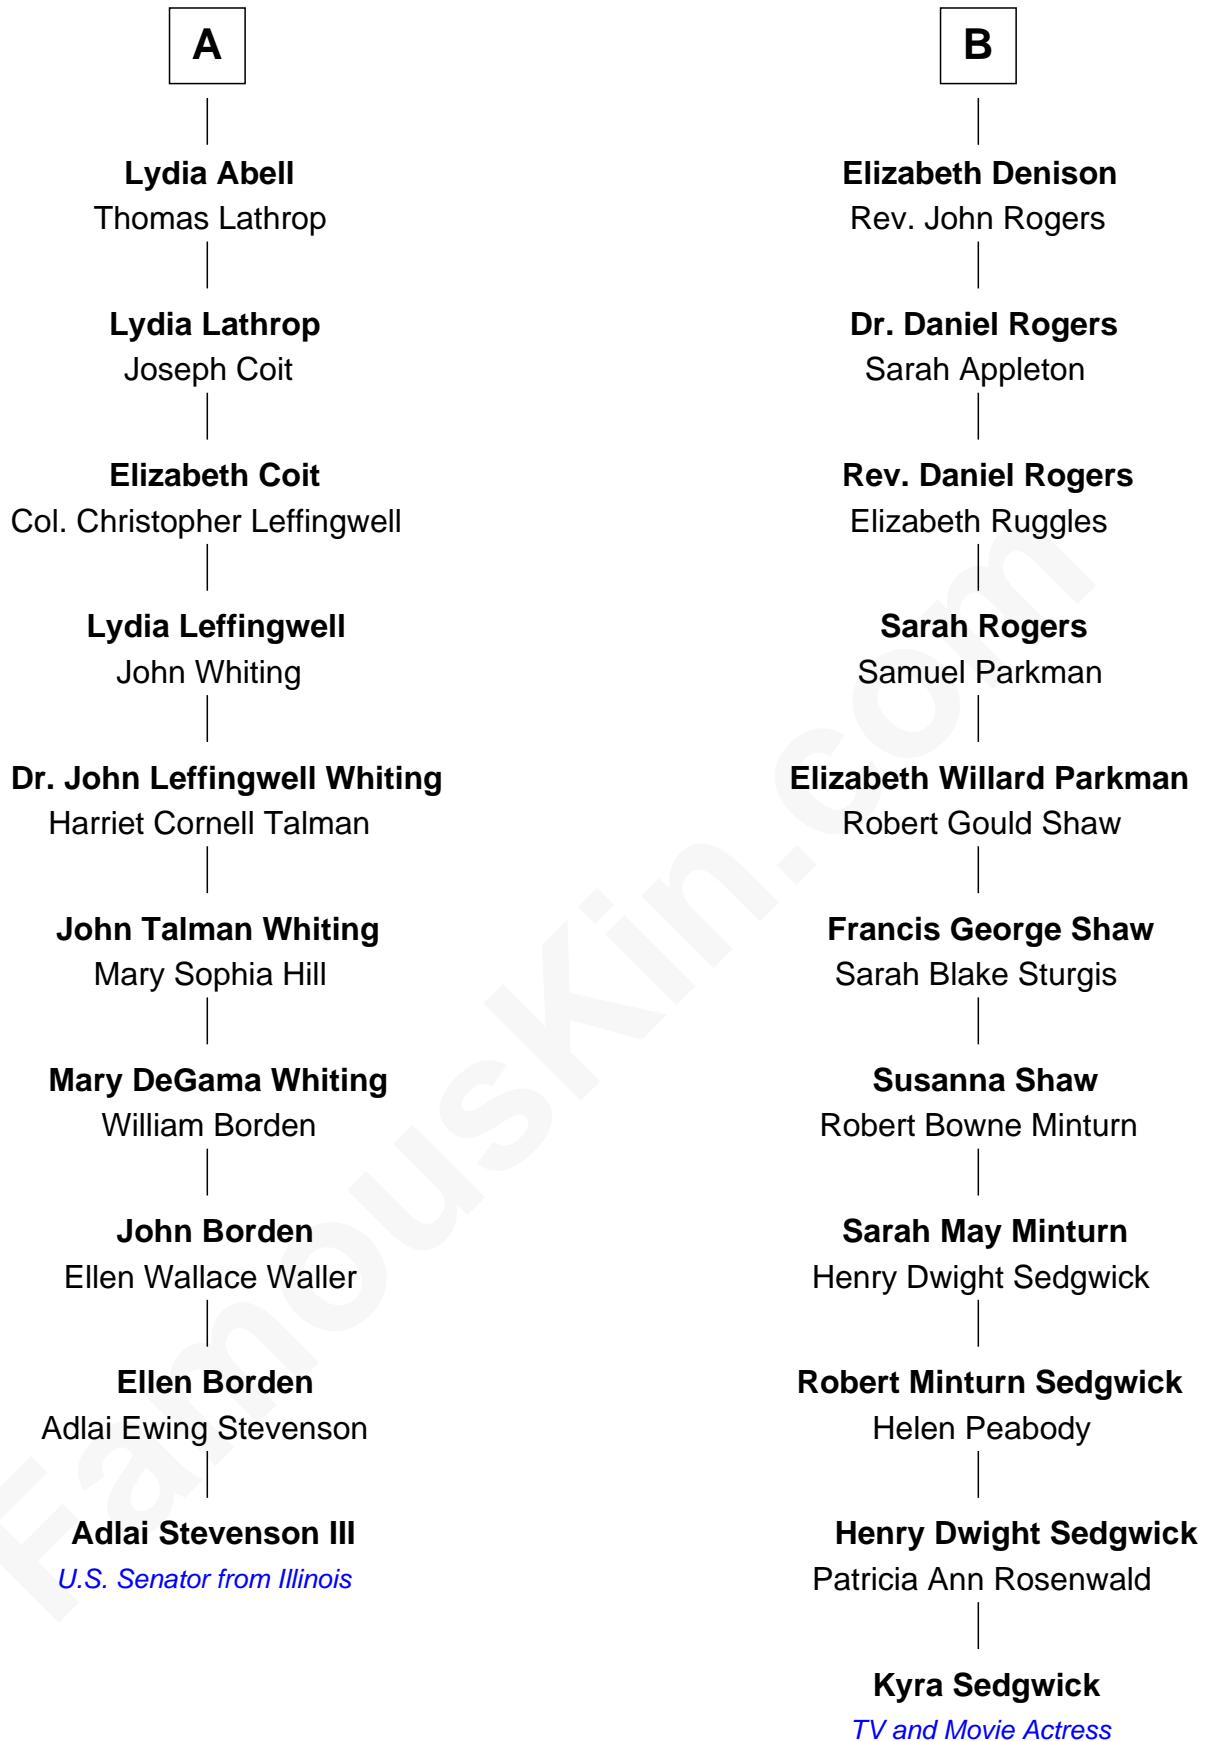

FamousKin.com

Relationship Chart of

Adlai Stevenson III

U.S. Senator from Illinois

16th cousin 1 time removed of

Kyra Sedgwick

TV and Movie Actress

Sir John Sutton
Elizabeth Berkeley

Jane Sutton
Thomas Mainwaring

Cecily Mainwaring
John Cotton

Sir George Cotton
Mary Onley

Richard Cotton
Mary Mainwaring

Frances Cotton
George Abell

Robert Abell
Joanna - - - - -

Joshua Abell
Bethiah Gager

A

Sir Edmund Sutton
Joyce Tiptoft

Sir Edward Sutton
Cecily Willoughby

Sir John Sutton
Cecily Grey

Sir Henry Dudley
----- Ashton
Probable

Roger Dudley
Susanna Thorne

Gov. Thomas Dudley
Dorothy York

Patience Dudley
Maj. Gen. Daniel Denison

B

Kyra Sedgwick photo by [Angela George](#) (CC BY-SA 3.0)