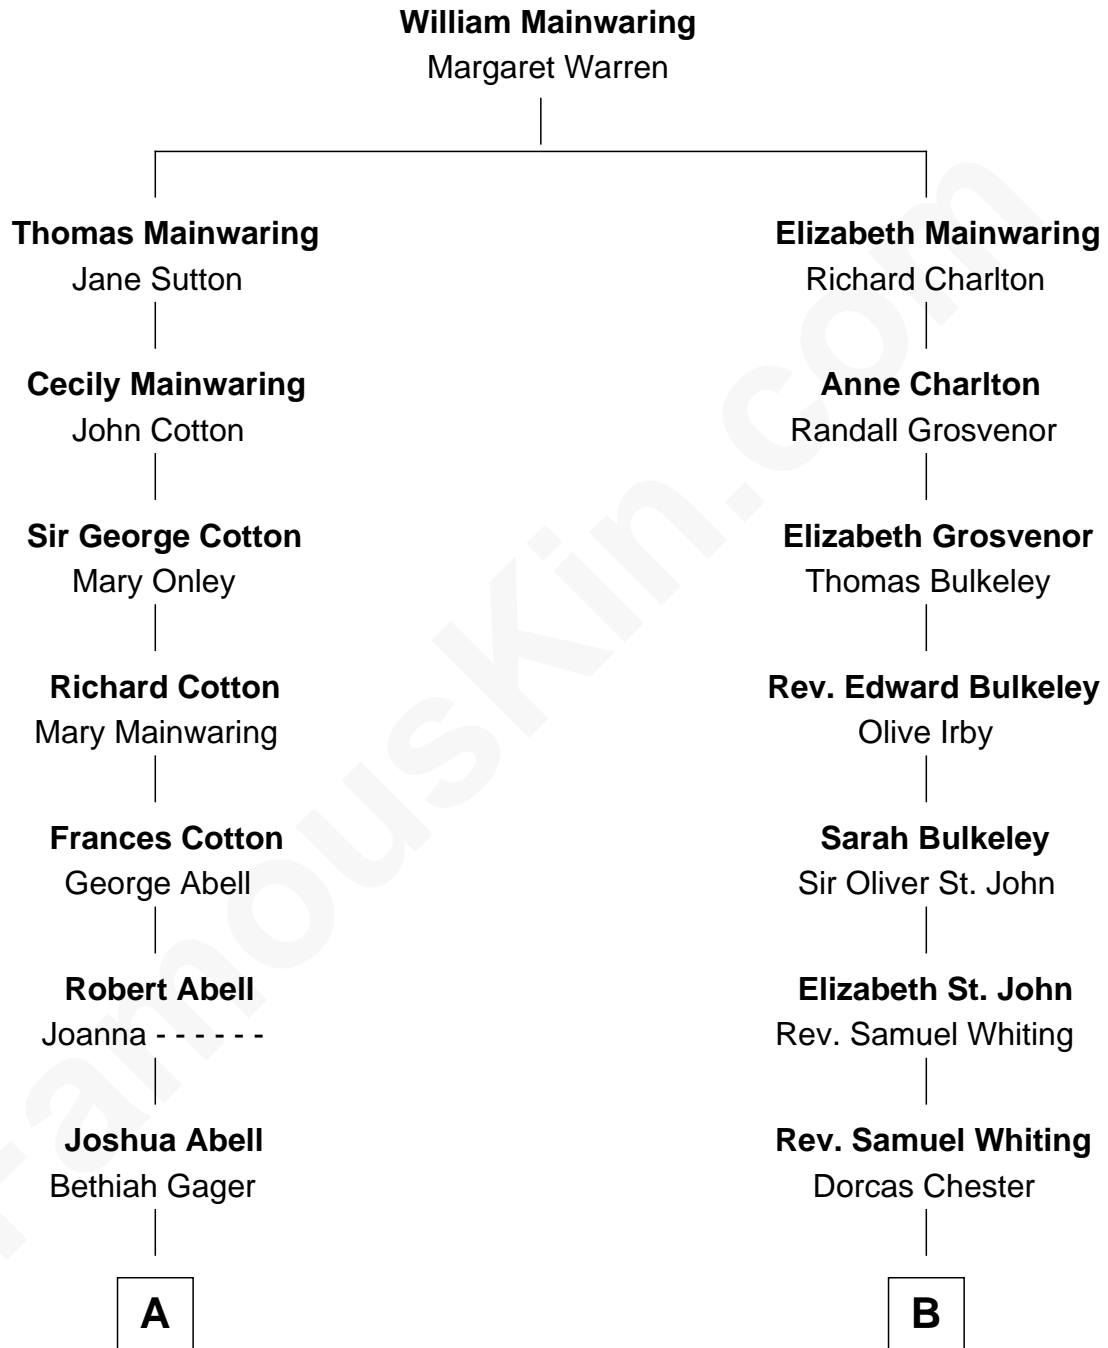

# FamousKin.com Relationship Chart of

**Adlai Stevenson III**

*U.S. Senator from Illinois*

16th cousin 1 time removed of

**Kyra Sedgwick**

*TV and Movie Actress*

Kyra Sedgwick photo by [Angela George](#) (CC BY-SA 3.0)