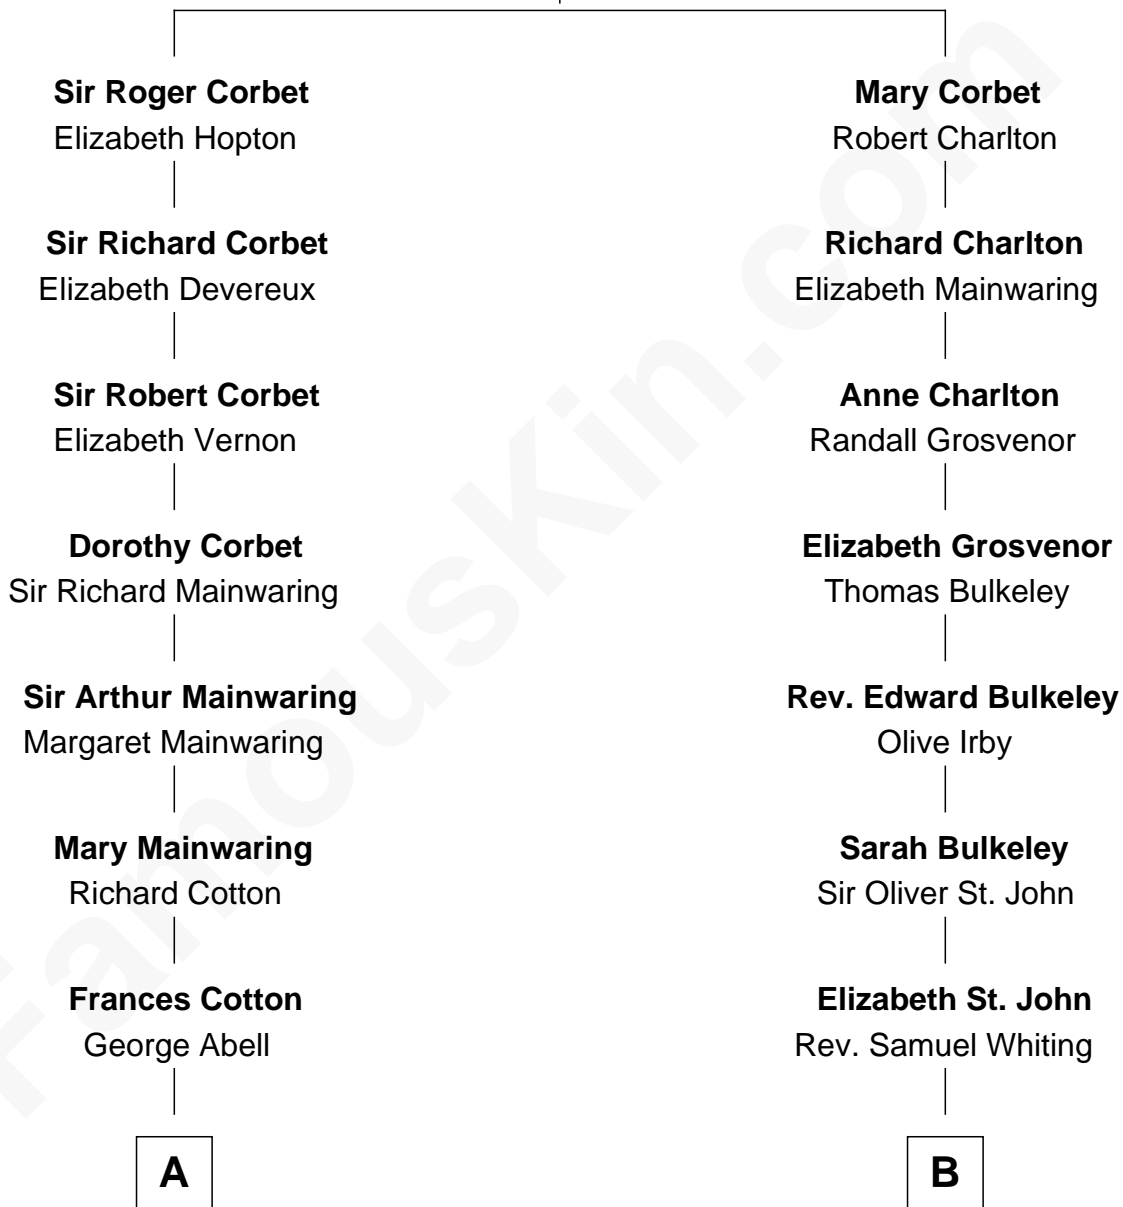

FamousKin.com Relationship Chart of

Adlai Stevenson III

U.S. Senator from Illinois

18th cousin of

Kyra Sedgwick

TV and Movie Actress

Sir Robert Corbet

Margaret - - - - -

C

Ellen Borden
Adlai Ewing Stevenson

Adlai Stevenson III
U.S. Senator from Illinois

D

Henry Dwight Sedgwick
Patricia Ann Rosenwald

Kyra Sedgwick
TV and Movie Actress

FamousKin.com