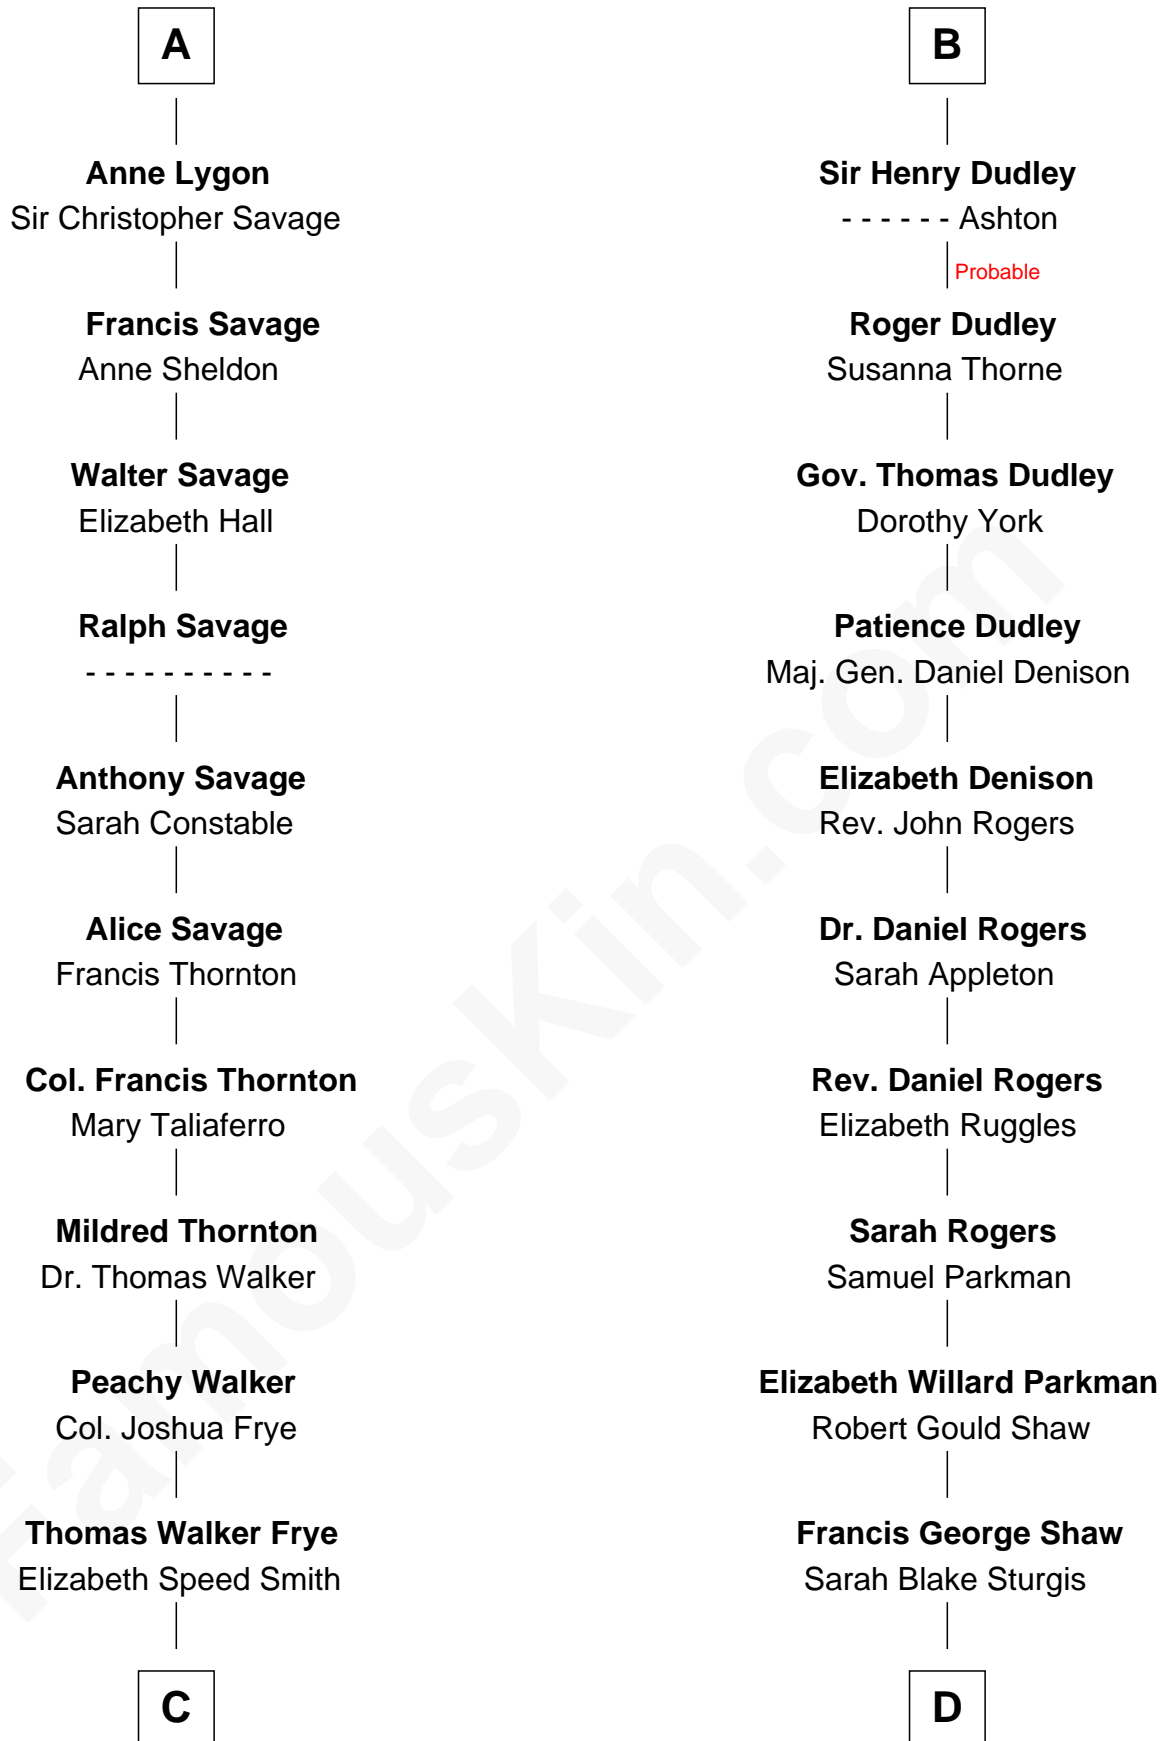

FamousKin.com Relationship Chart of

Adlai Stevenson III

U.S. Senator from Illinois

21st cousin of

Kyra Sedgwick

TV and Movie Actress

Margaret de Audley

Ralph de Stafford

Thomas de Ros

Margaret de Ros

Sir Reynold Grey

Margaret Grey

Sir William Bonville

William Bonville

Elizabeth Harington

William Bonville

Katherine Neville

Cecily Bonville

Thomas Grey

Cecily Grey

Sir John Sutton

B

C

Mary Peachy Frye
Rev. Lewis Warner Green

Letitia Green
Adlai Ewing Stevenson

Lewis Green Stevenson
Helen Louise Davis

Adlai Ewing Stevenson
Ellen Borden

Adlai Stevenson III
U.S. Senator from Illinois

D

Susanna Shaw
Robert Bowne Minturn

Sarah May Minturn
Henry Dwight Sedgwick