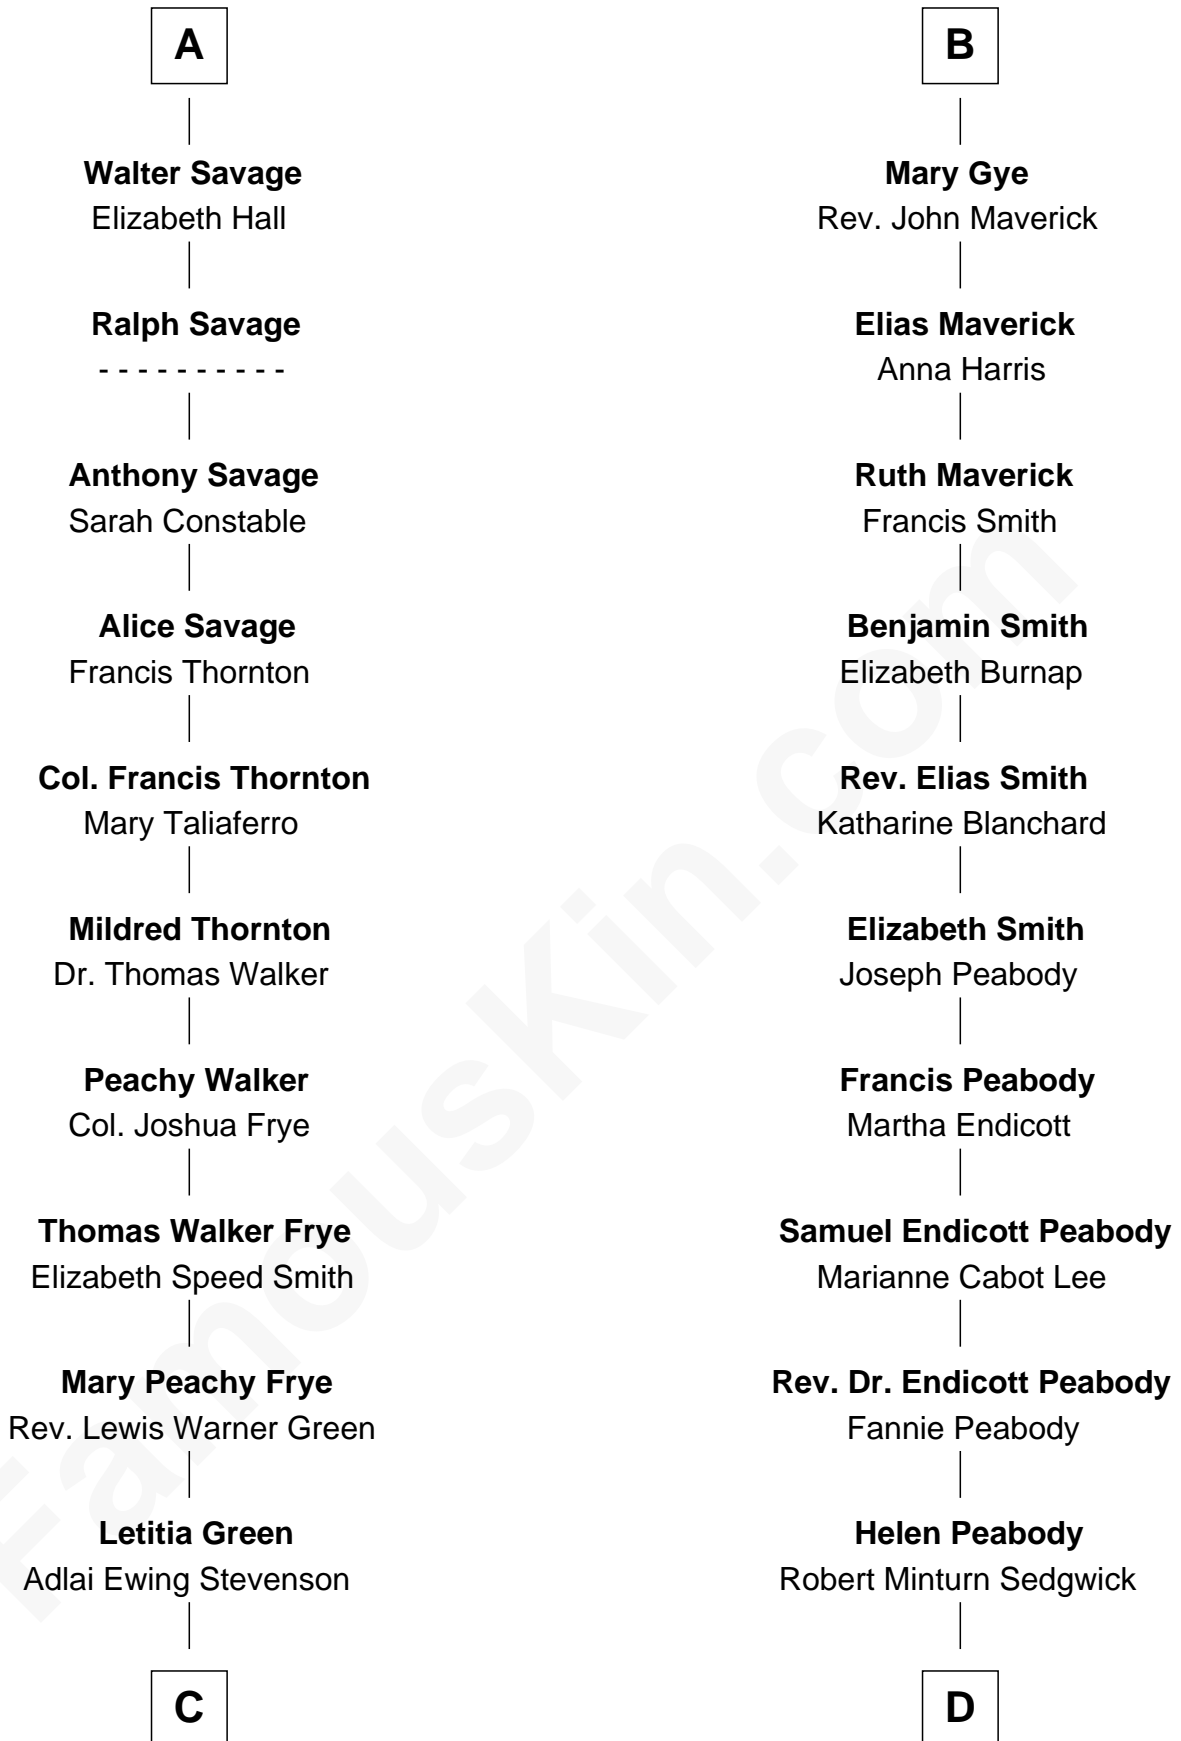

FamousKin.com

Relationship Chart of

Adlai Stevenson III

U.S. Senator from Illinois

18th cousin 1 time removed of

Kyra Sedgwick

TV and Movie Actress

Richard Fitzalan
Eleanor Plantagenet

Sir Richard Fitzalan
Elizabeth de Bohun

Elizabeth Fitzalan
Sir Robert Goushill

Joan Goushill
Sir Thomas Stanley

Katherine Stanley
Sir John Savage

Sir Christopher Savage
Anne Stanley

Sir Christopher Savage
Anne Lygon

Francis Savage
Anne Sheldon

A

John Fitzalan
Eleanor Maltravers

Joan Fitzalan
Sir William Echyngham

Joan Echyngham
Sir John Bayntun

Henry Bayntun

Jane Bayntun
Thomas Prowse

Mary Prowse
John Gye

Robert Gye
Grace Dowrish

B

FamousKin.com