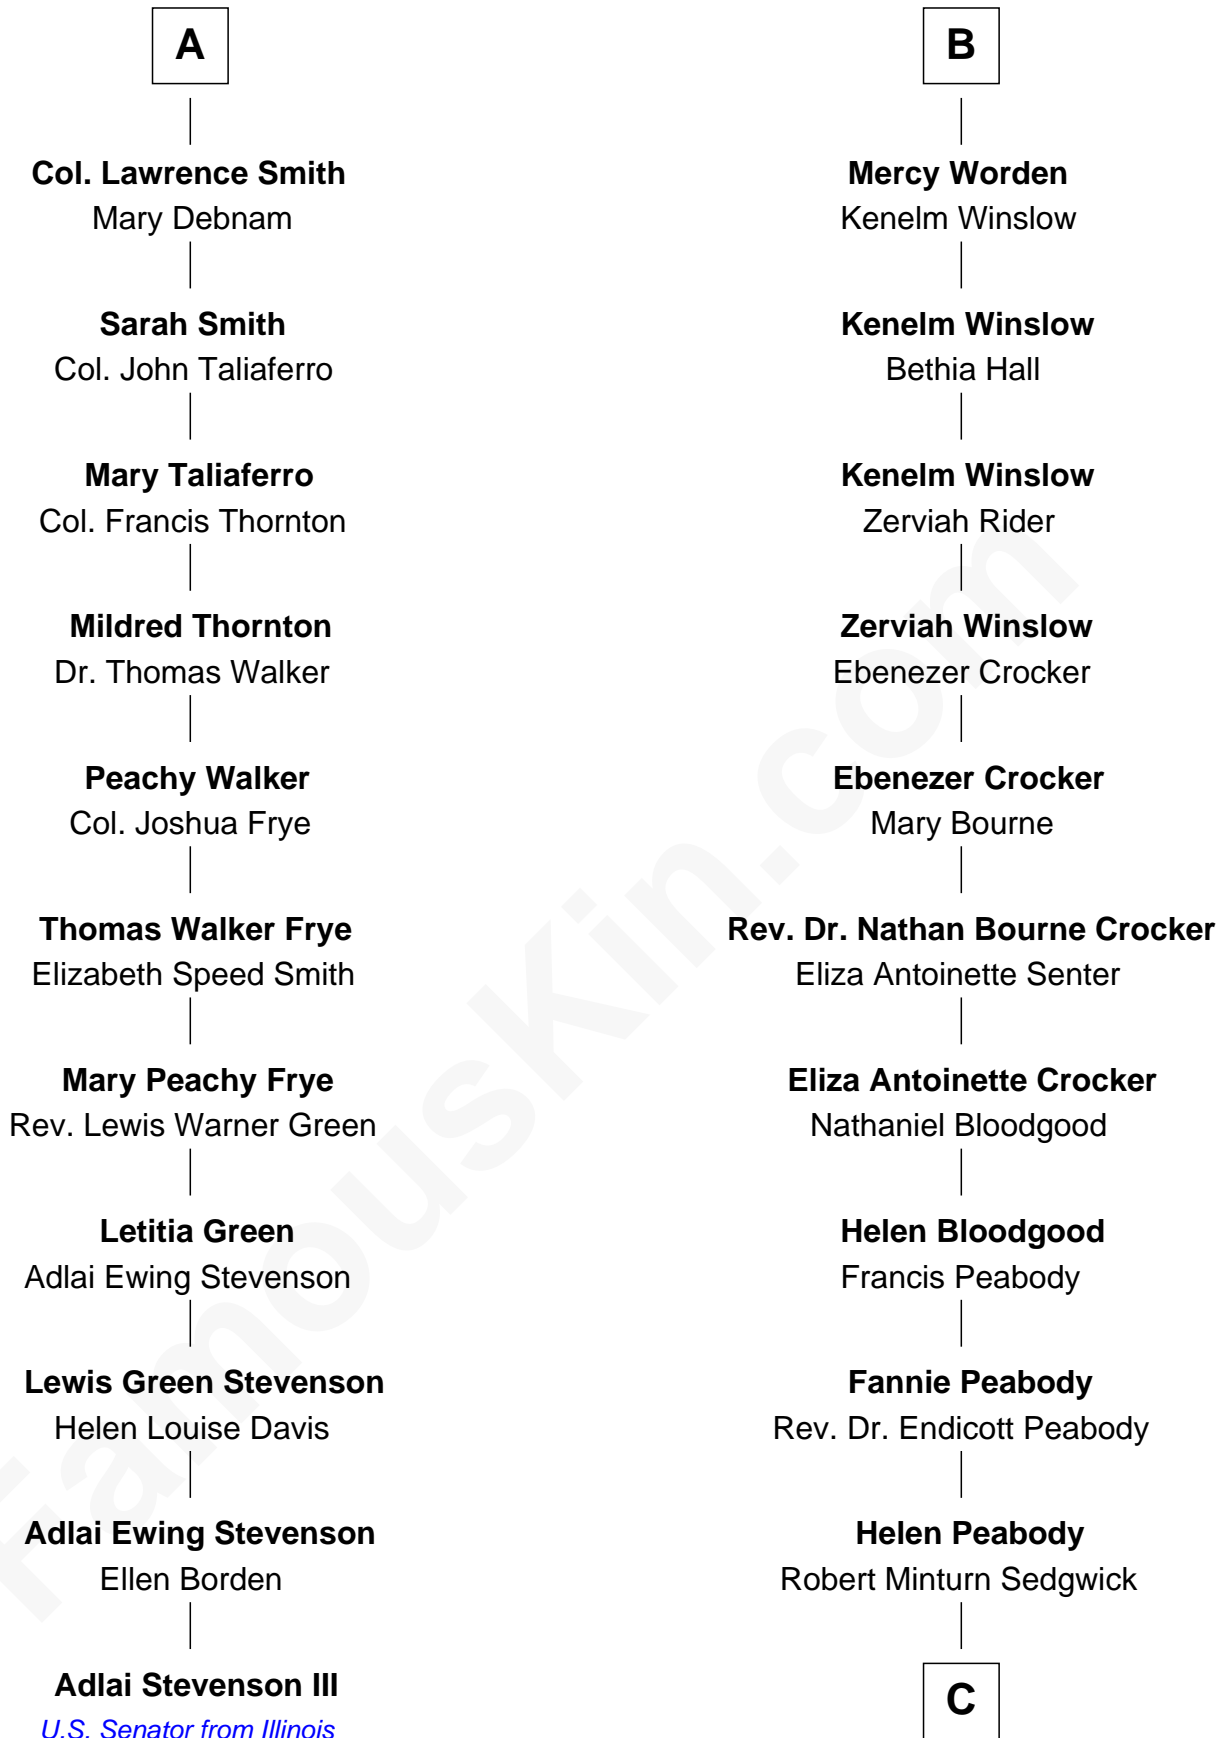

FamousKin.com Relationship Chart of

Adlai Stevenson III

U.S. Senator from Illinois

17th cousin 1 time removed of

Kyra Sedgwick

TV and Movie Actress

Richard Sherburne

Alice Hamerton