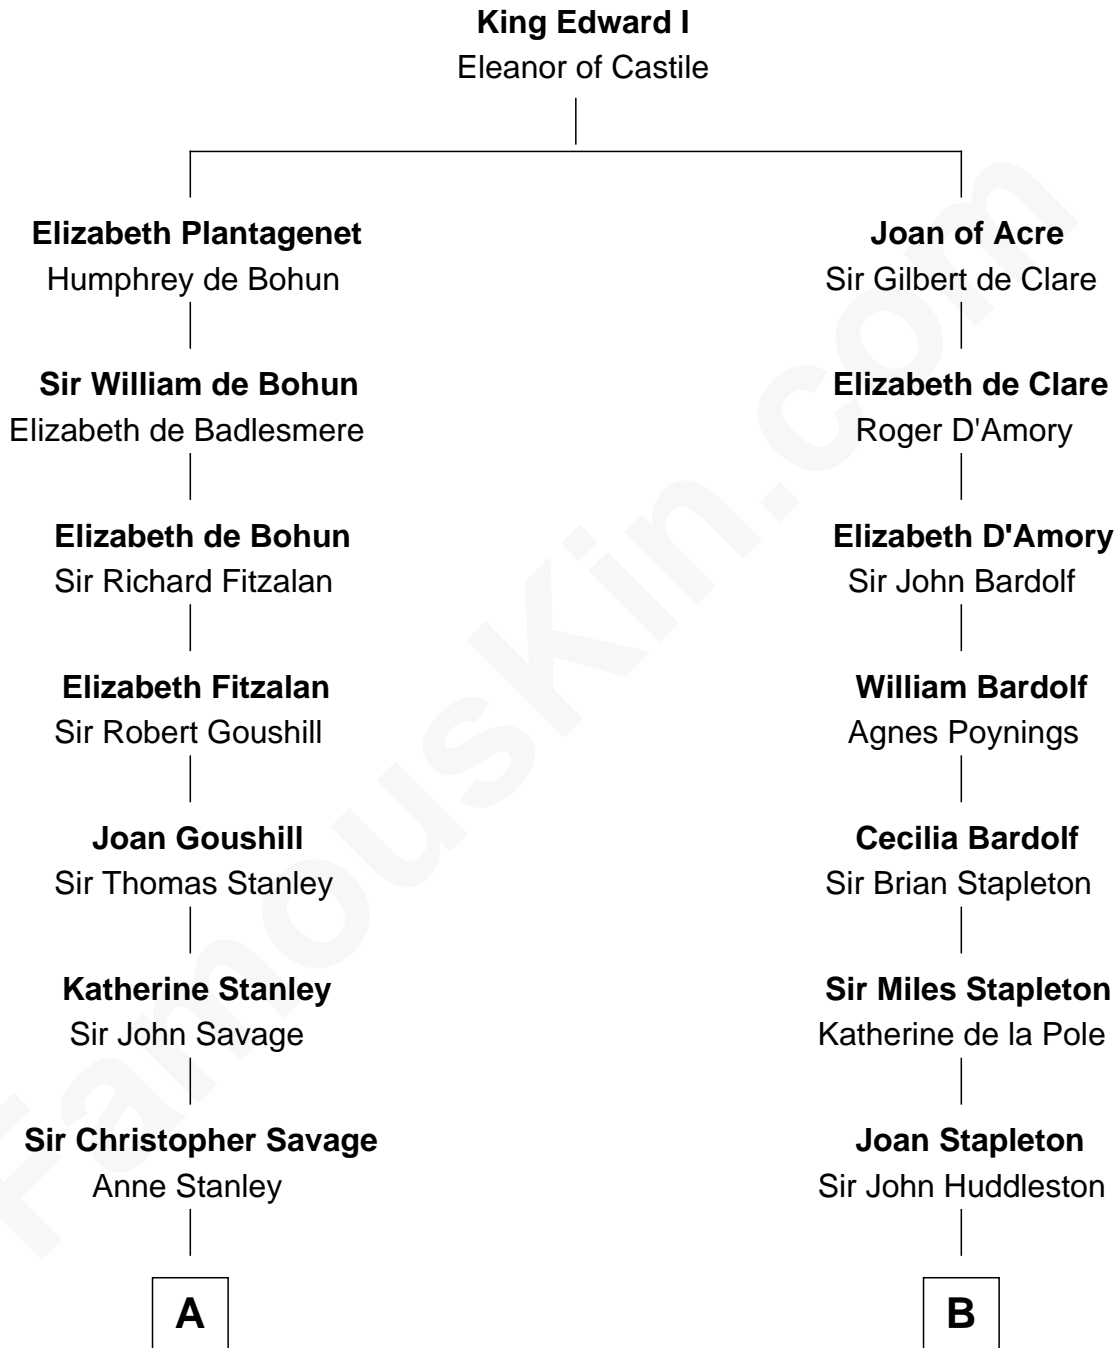

FamousKin.com Relationship Chart of

Adlai Stevenson III

U.S. Senator from Illinois

16th cousin 5 times removed of

Fletcher Christian

Leader of the mutiny on the Bounty

C

—
Mary Peachy Frye
Rev. Lewis Warner Green

—
Letitia Green
Adlai Ewing Stevenson

—
Lewis Green Stevenson
Helen Louise Davis

—
Adlai Ewing Stevenson
Ellen Borden

—
Adlai Stevenson III
U.S. Senator from Illinois

FamousKin.com