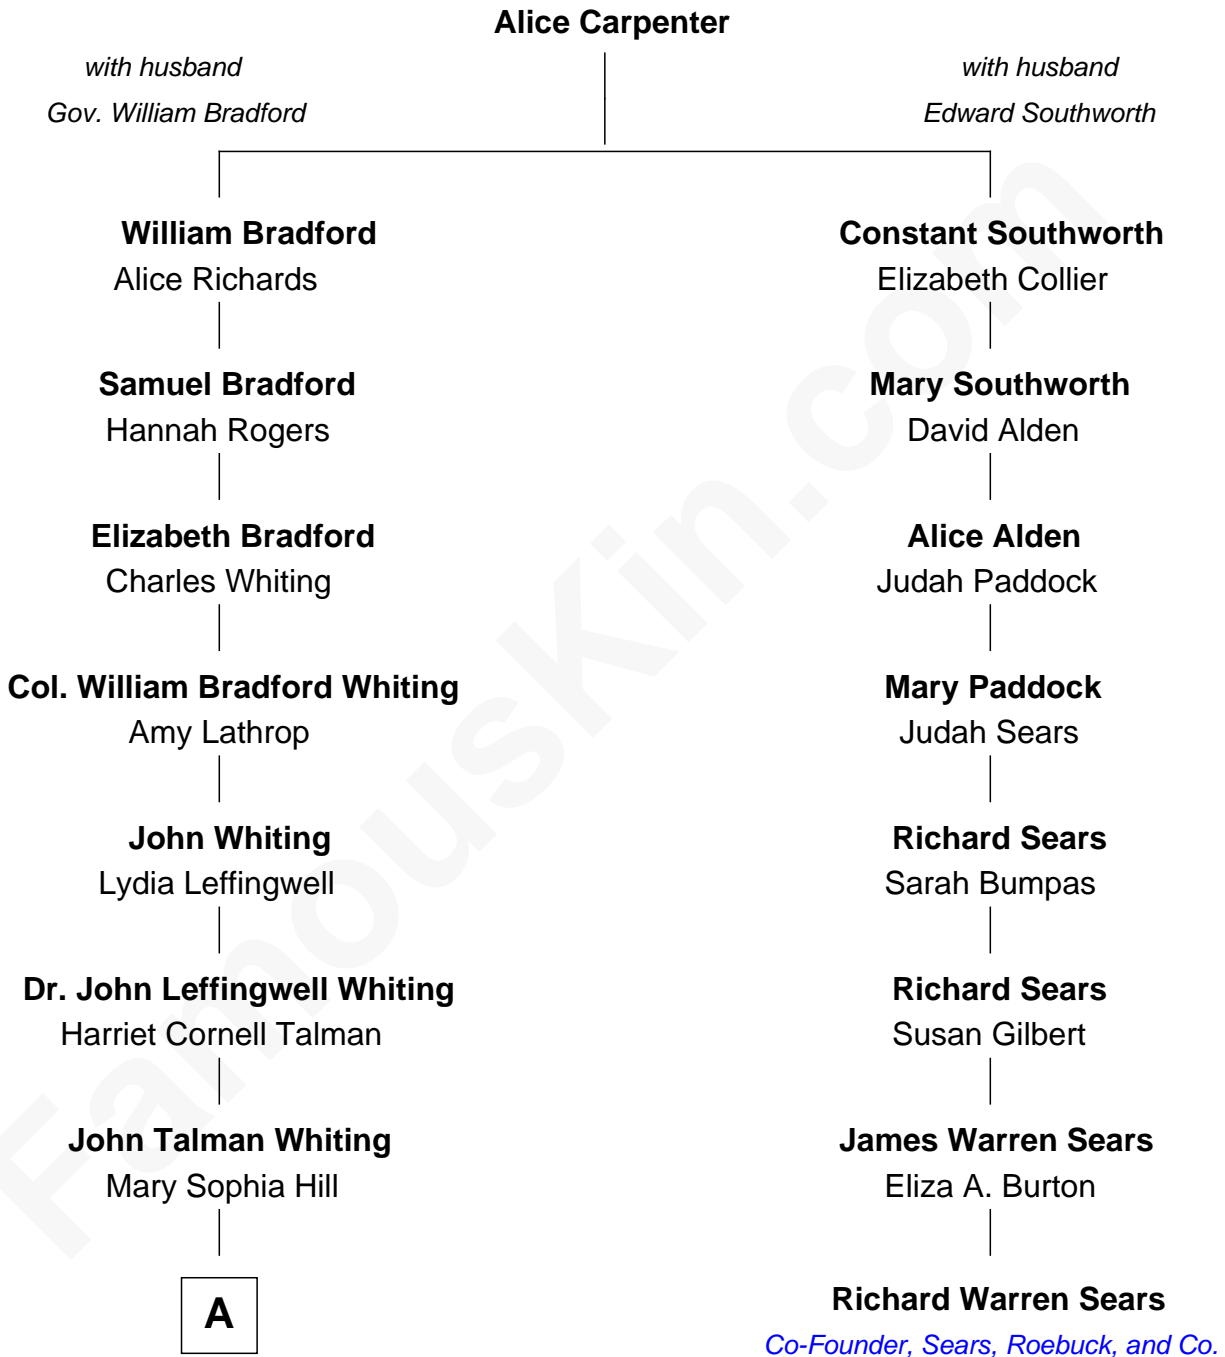

FamousKin.com Relationship Chart of

Adlai Stevenson III

U.S. Senator from Illinois

7th cousin 3 times removed of

Richard Warren Sears

Co-Founder of Sears, Roebuck, & Co.

A

—
Mary DeGama Whiting

William Borden

—
John Borden

Ellen Wallace Waller

—
Ellen Borden

Adlai Ewing Stevenson

—
Adlai Stevenson III

U.S. Senator from Illinois

FamousKin.com