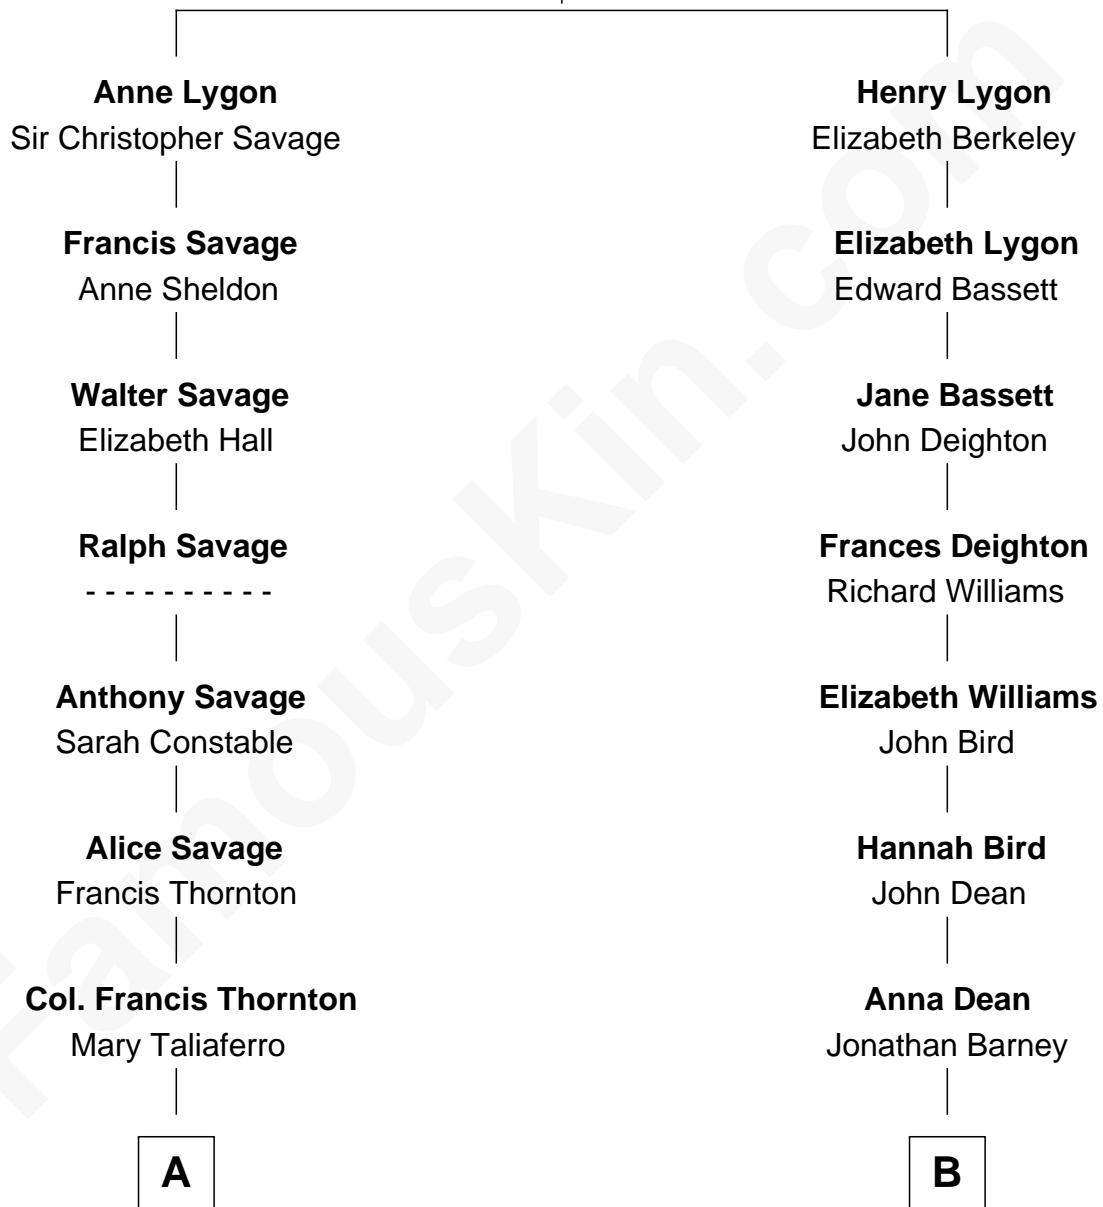

# FamousKin.com Relationship Chart of

**Adlai Stevenson III**

*U.S. Senator from Illinois*

14th cousin 1 time removed of

**Michael Lookinland**

*TV Actor*

**Sir Richard Lygon**

Margaret Greville

**A**

**Mildred Thornton**  
Dr. Thomas Walker

**Peachy Walker**  
Col. Joshua Frye

**Thomas Walker Frye**  
Elizabeth Speed Smith

**Mary Peachy Frye**  
Rev. Lewis Warner Green

**Letitia Green**  
Adlai Ewing Stevenson

**Lewis Green Stevenson**  
Helen Louise Davis

**Adlai Ewing Stevenson**  
Ellen Borden

**Adlai Stevenson III**  
*U.S. Senator from Illinois*

**B**

**Elisha Barney**  
Silence Eddy

**Rufus Barney**  
Sarah Holmes