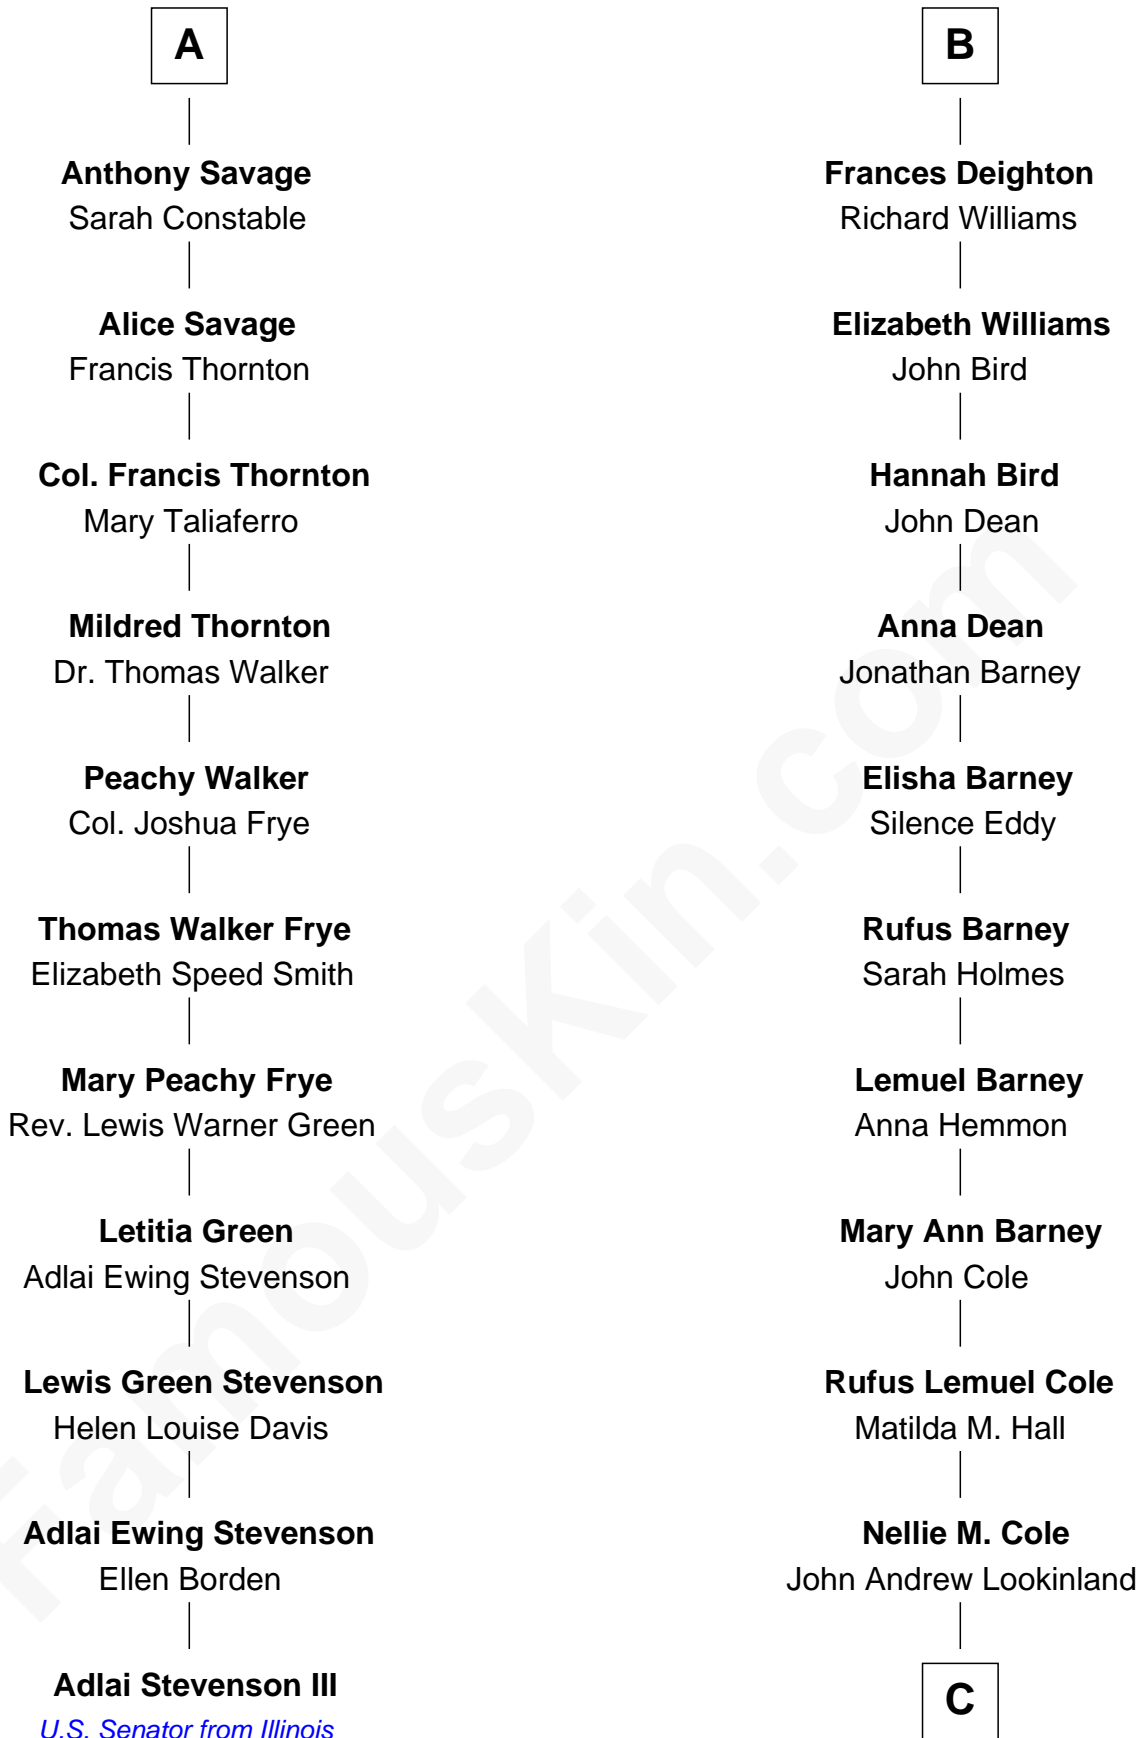

# FamousKin.com Relationship Chart of

**Adlai Stevenson III**

*U.S. Senator from Illinois*

17th cousin 2 times removed of

**Michael Lookinland**

*TV Actor*

**C**

**Orrin Paul Lookinland**

Madeline Tait

**Paul Russell Lookinland**

Karen Ruth McKinney

**Michael Lookinland**

*TV Actor*

FamousKin.com