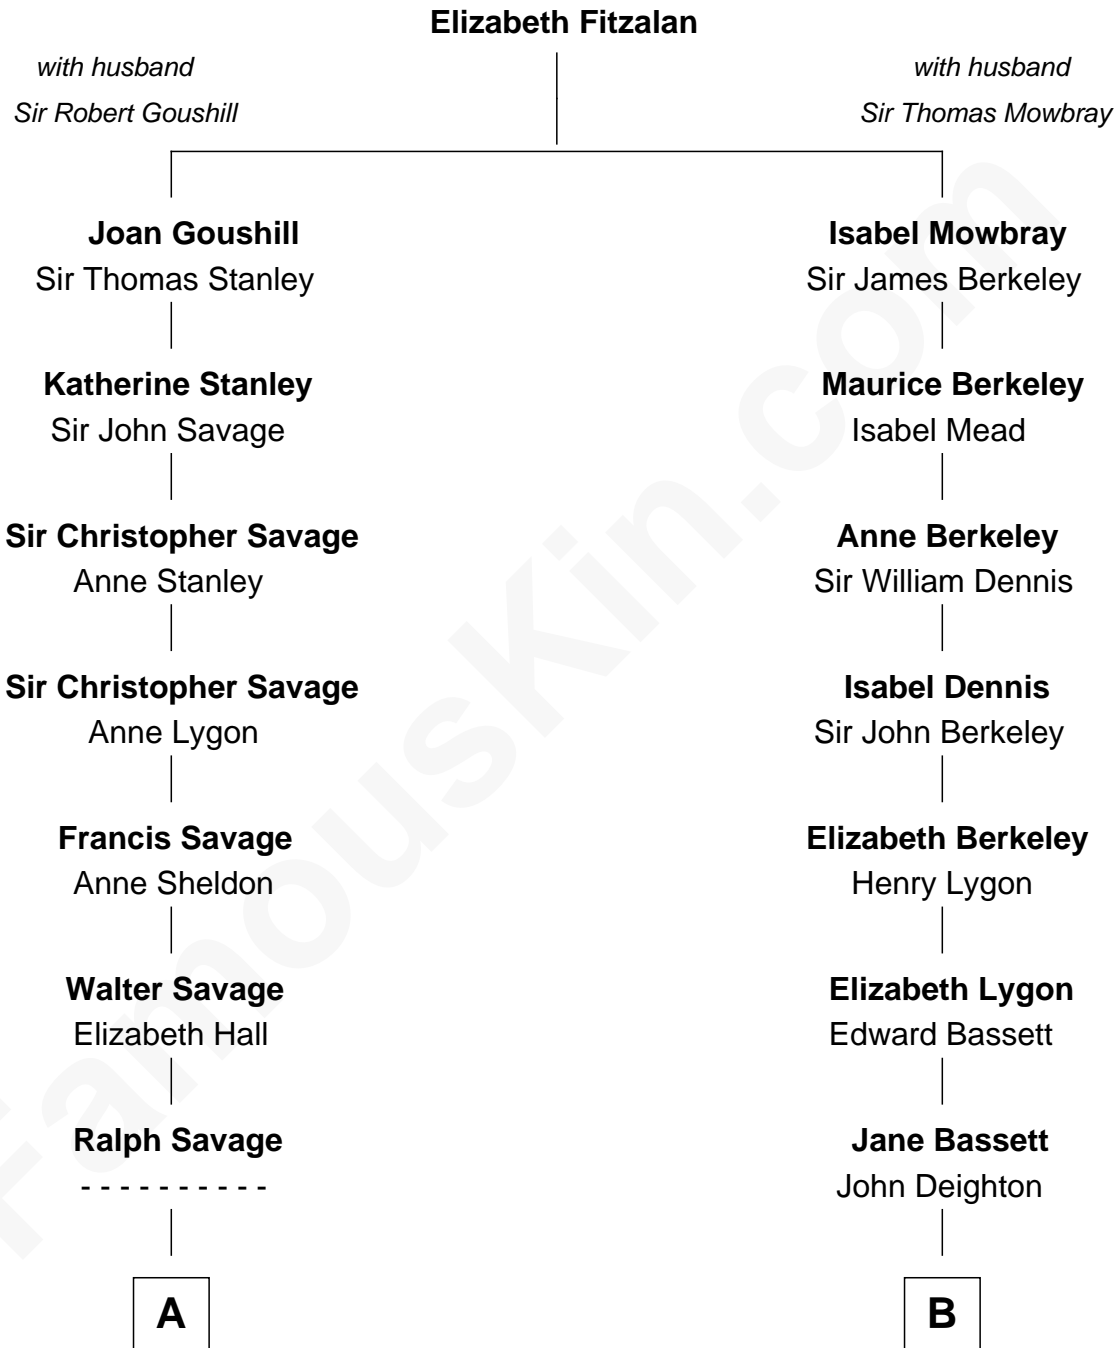

# FamousKin.com Relationship Chart of

**Adlai Stevenson III**

*U.S. Senator from Illinois*

17th cousin 2 times removed of

**Michael Lookinland**

*TV Actor*

**C**

**Orrin Paul Lookinland**

Madeline Tait

**Paul Russell Lookinland**

Karen Ruth McKinney

**Michael Lookinland**

*TV Actor*

FamousKin.com