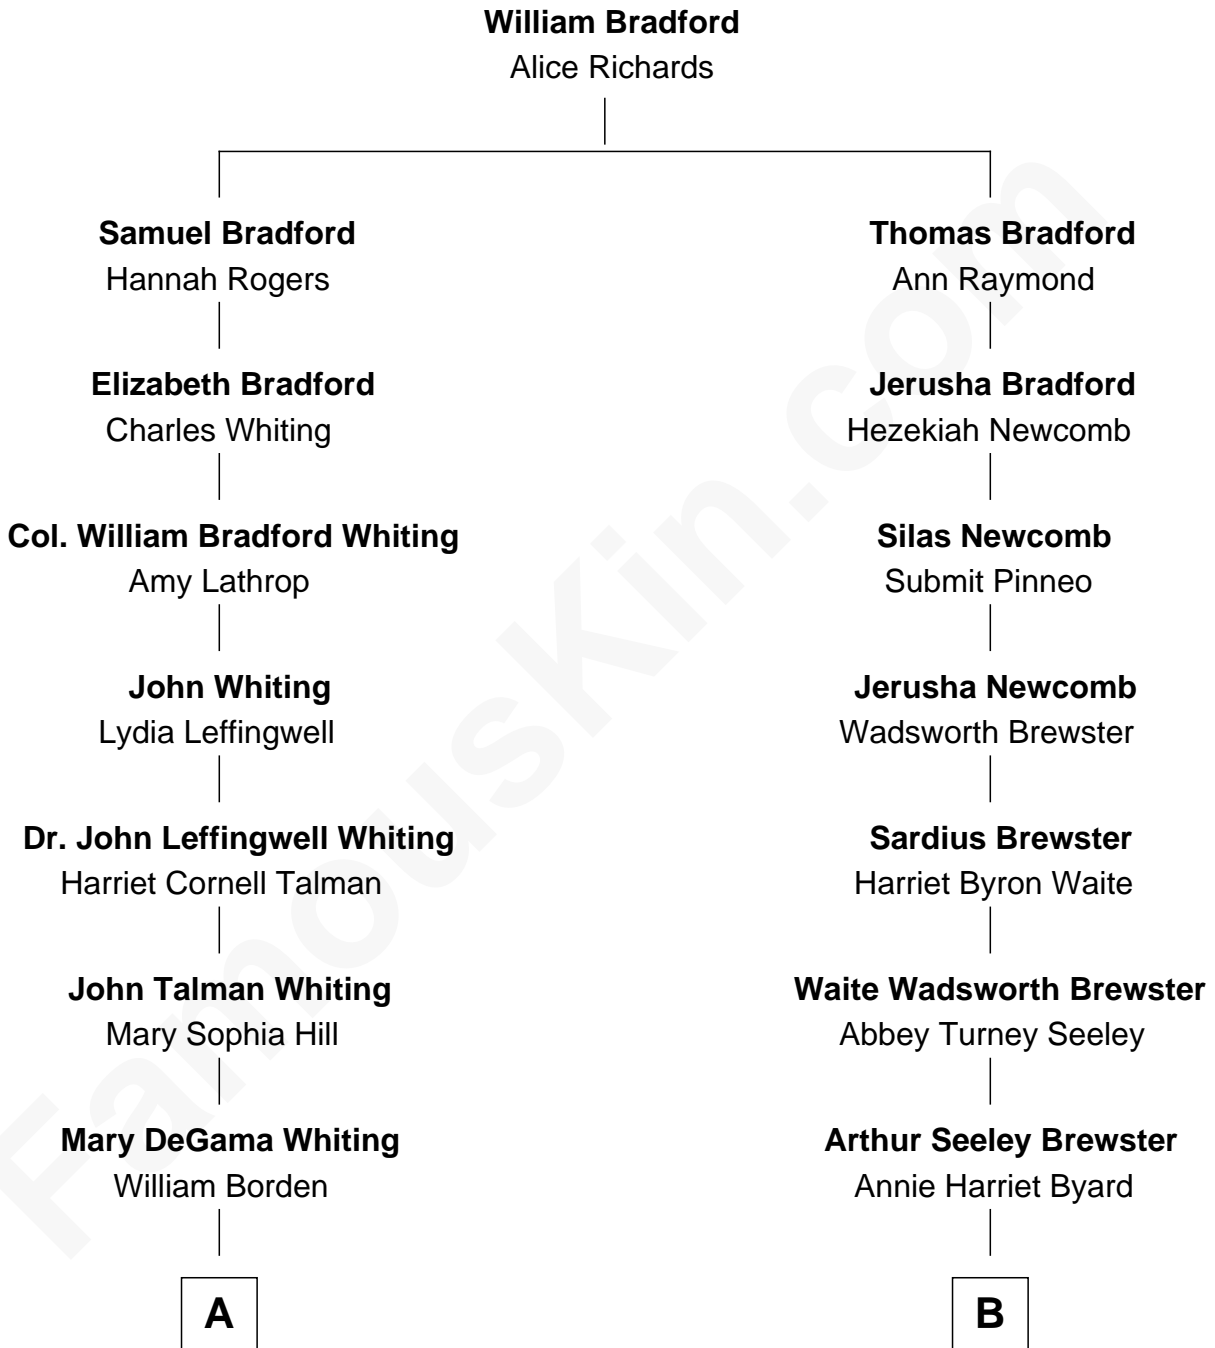

# FamousKin.com Relationship Chart of

**Adlai Stevenson III**  
*U.S. Senator from Illinois*

9th cousin of

**Diane Brewster**  
*TV and Movie Actress*

**A**

**John Borden**  
Ellen Wallace Waller

**Ellen Borden**  
Adlai Ewing Stevenson

**Adlai Stevenson III**  
*U.S. Senator from Illinois*

**B**

**Reginald Raymond Brewster**  
Grace Anna Sloane

**Phillip Sloane Brewster**  
Geraldine Craddock

**Diane Brewster**  
*TV and Movie Actress*

FamousKin.com