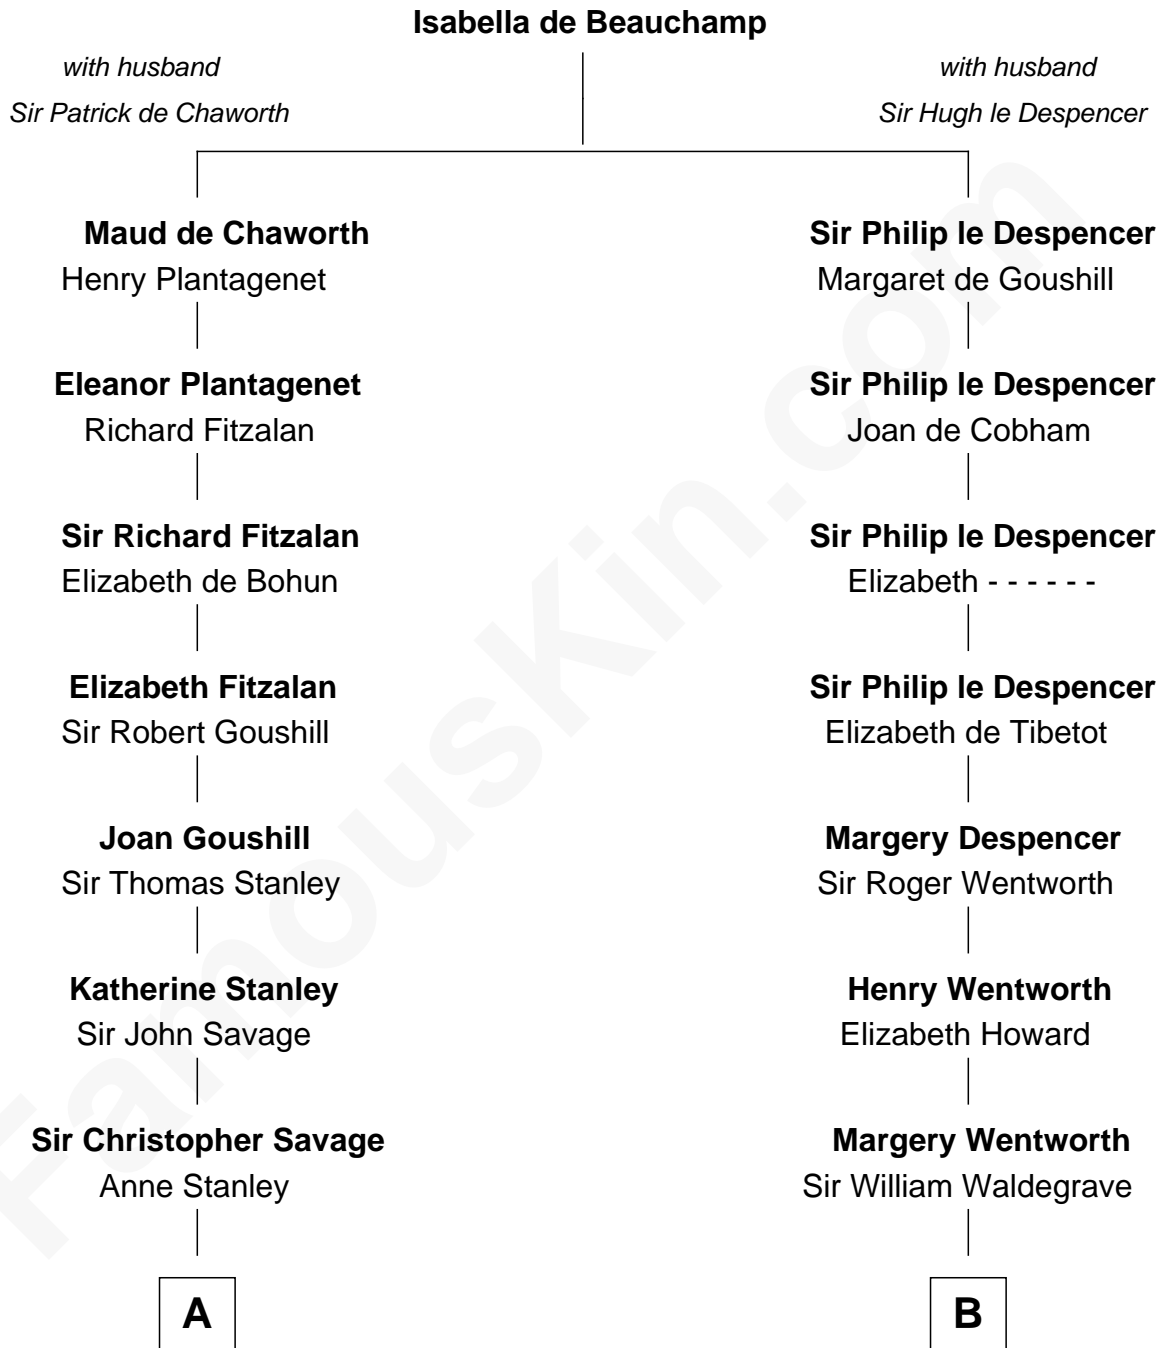

FamousKin.com Relationship Chart of

Adlai Stevenson III

U.S. Senator from Illinois

21st cousin of

Bob Moore

Co-Founder, Bob's Red Mill

C

Mary Peachy Frye
Rev. Lewis Warner Green

Letitia Green
Adlai Ewing Stevenson

Lewis Green Stevenson
Helen Louise Davis

Adlai Ewing Stevenson
Ellen Borden

Adlai Stevenson III
U.S. Senator from Illinois

D

Morris Fox
Sarah A. Smith

Violette Fox
Daniel Francis Learnard

Clinton Morris Learnard
Gertrude Maud Yost

Doris Dell Learnard
Kenneth Earl Moore

Bob Moore
Co-Founder, Bob's Red Mill