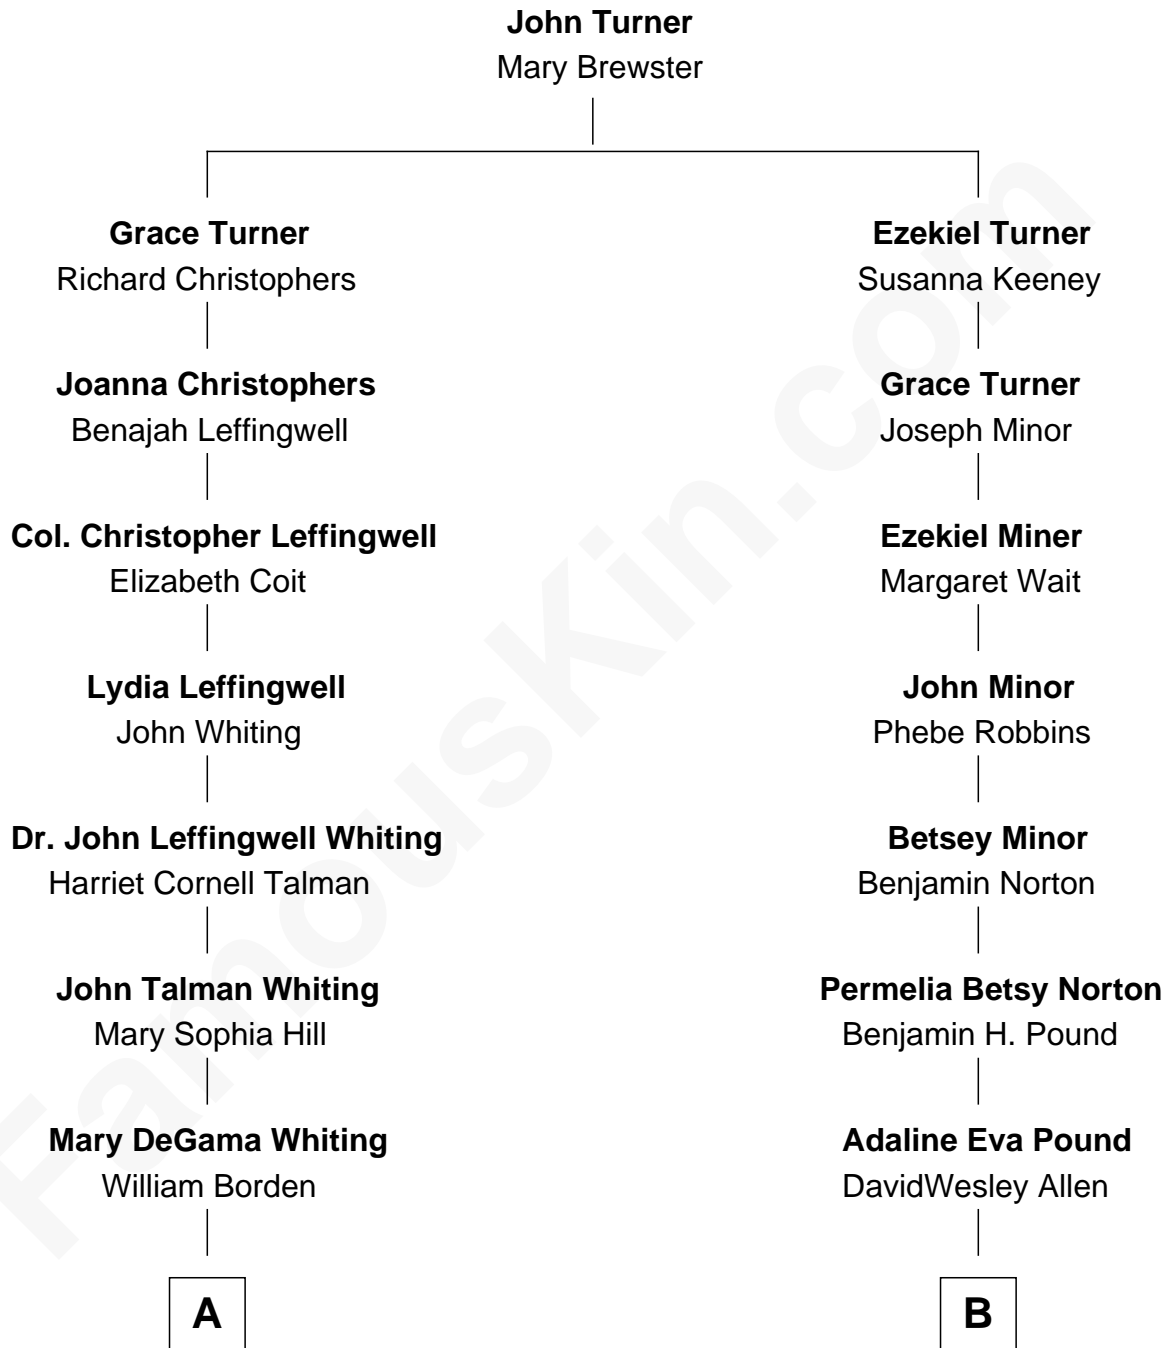

FamousKin.com Relationship Chart of

Adlai Stevenson III

U.S. Senator from Illinois

9th cousin 2 times removed of

Taylor Lautner

TV and Movie Actor

A

John Borden

Ellen Wallace Waller

Ellen Borden

Adlai Ewing Stevenson

Adlai Stevenson III

U.S. Senator from Illinois

B

Olive F. Allen

Frank James Nichols