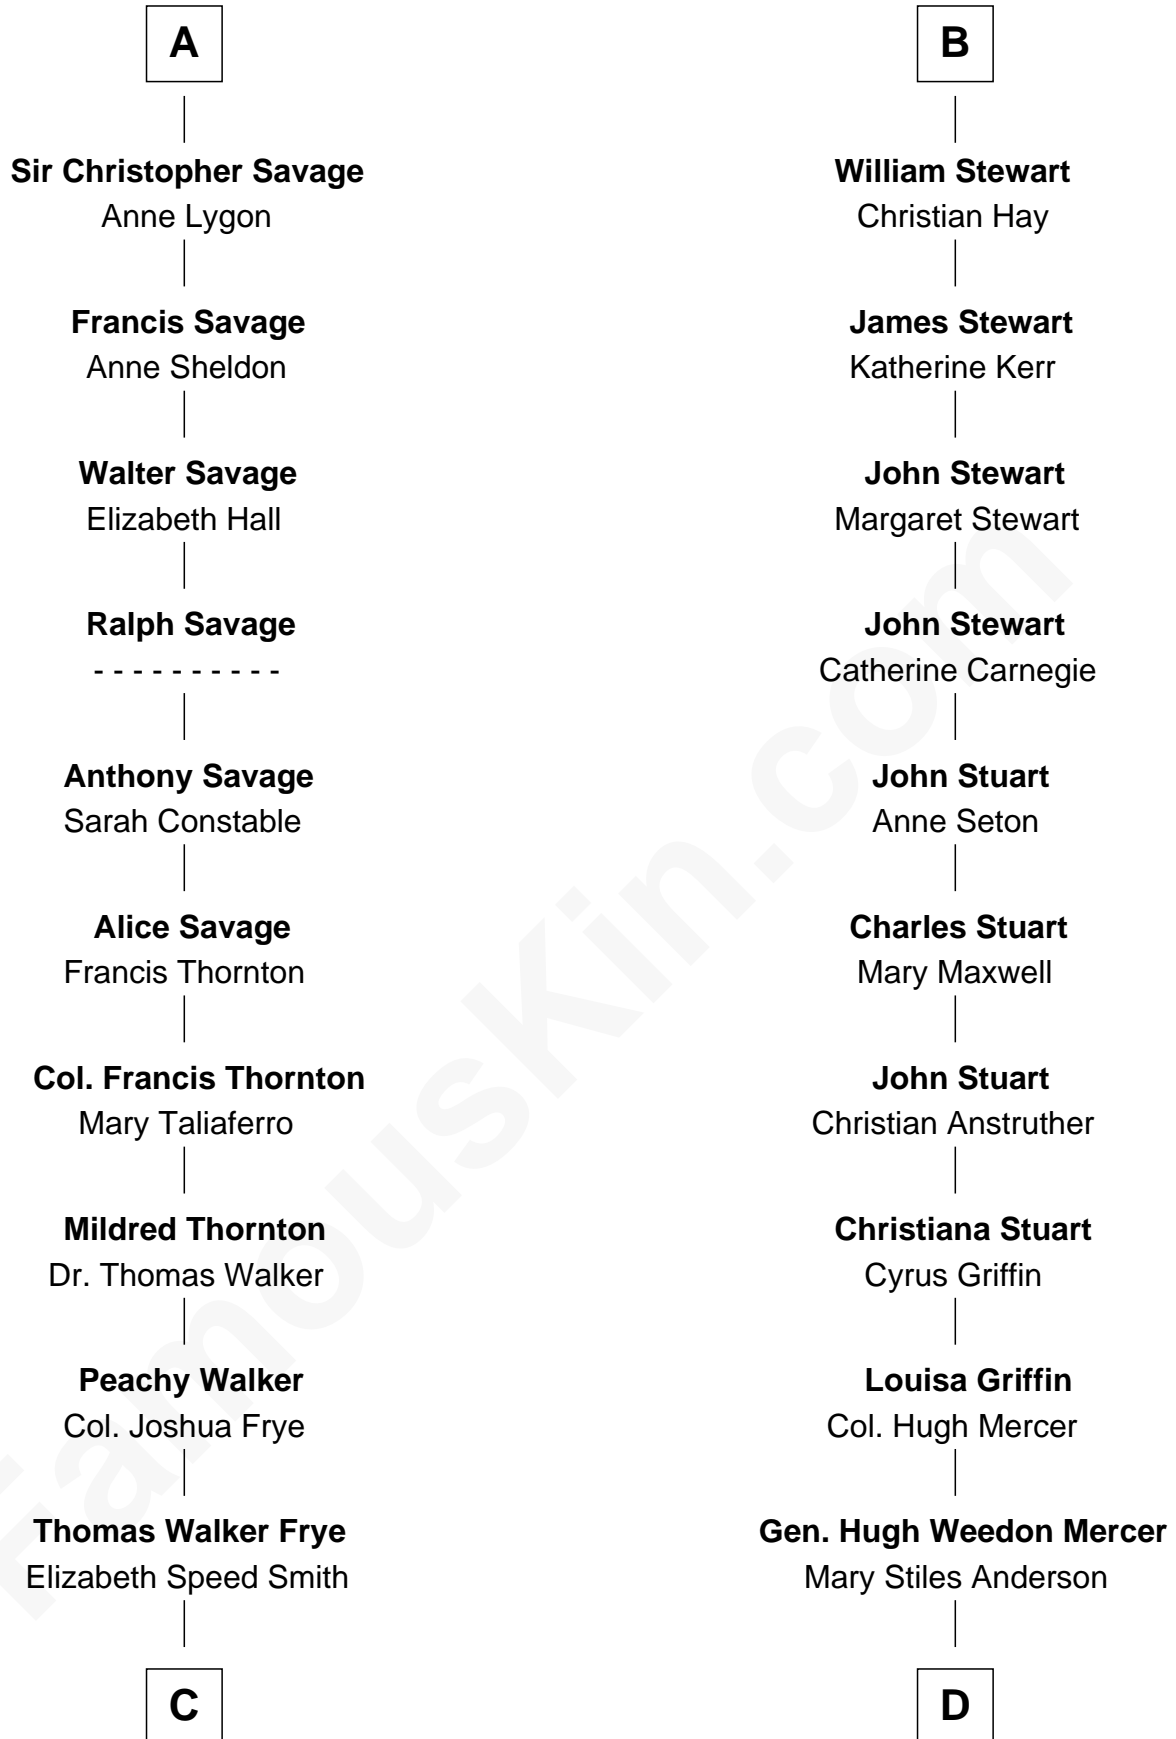

FamousKin.com

Relationship Chart of

Adlai Stevenson III

U.S. Senator from Illinois

19th cousin 2 times removed of

Johnny Mercer

Songwriter and Co-Founder of Capitol Records

C

Mary Peachy Frye
Rev. Lewis Warner Green

Letitia Green
Adlai Ewing Stevenson

Lewis Green Stevenson
Helen Louise Davis

Adlai Ewing Stevenson
Ellen Borden

Adlai Stevenson III
U.S. Senator from Illinois

D

George Anderson Mercer
Nanny Maury Herndon