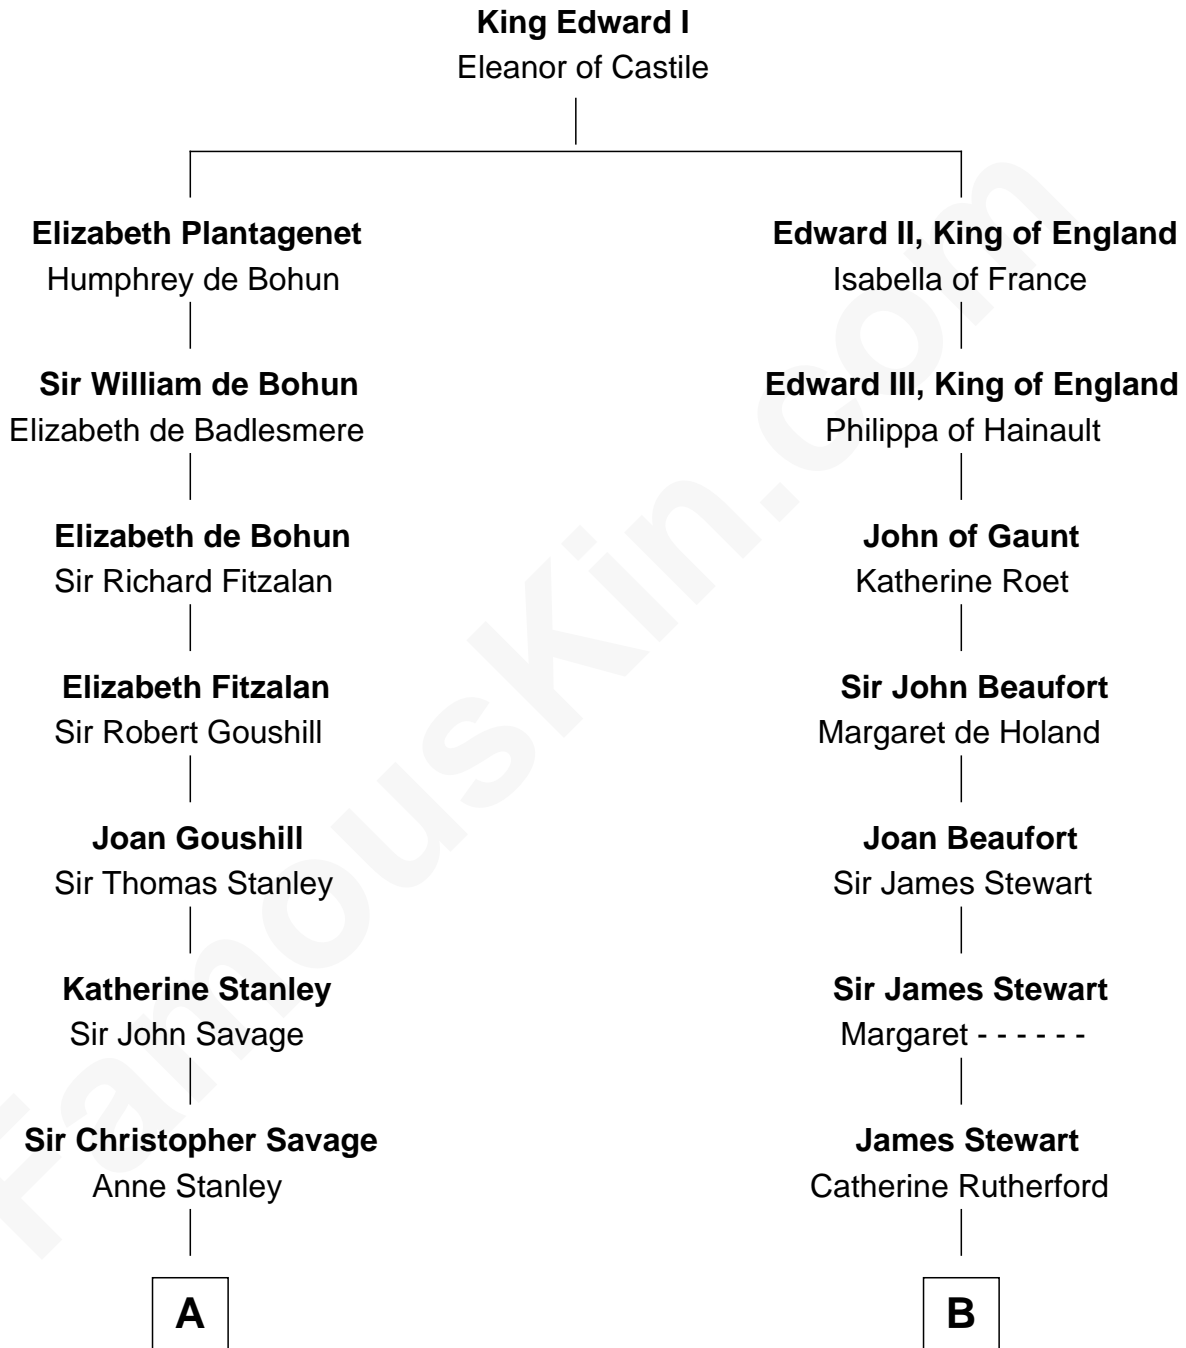

FamousKin.com

Relationship Chart of

Adlai Stevenson III

U.S. Senator from Illinois

19th cousin 2 times removed of

Johnny Mercer

Songwriter and Co-Founder of Capitol Records

C

Mary Peachy Frye
Rev. Lewis Warner Green

Letitia Green
Adlai Ewing Stevenson

Lewis Green Stevenson
Helen Louise Davis

Adlai Ewing Stevenson
Ellen Borden

Adlai Stevenson III
U.S. Senator from Illinois

D

George Anderson Mercer
Nanny Maury Herndon