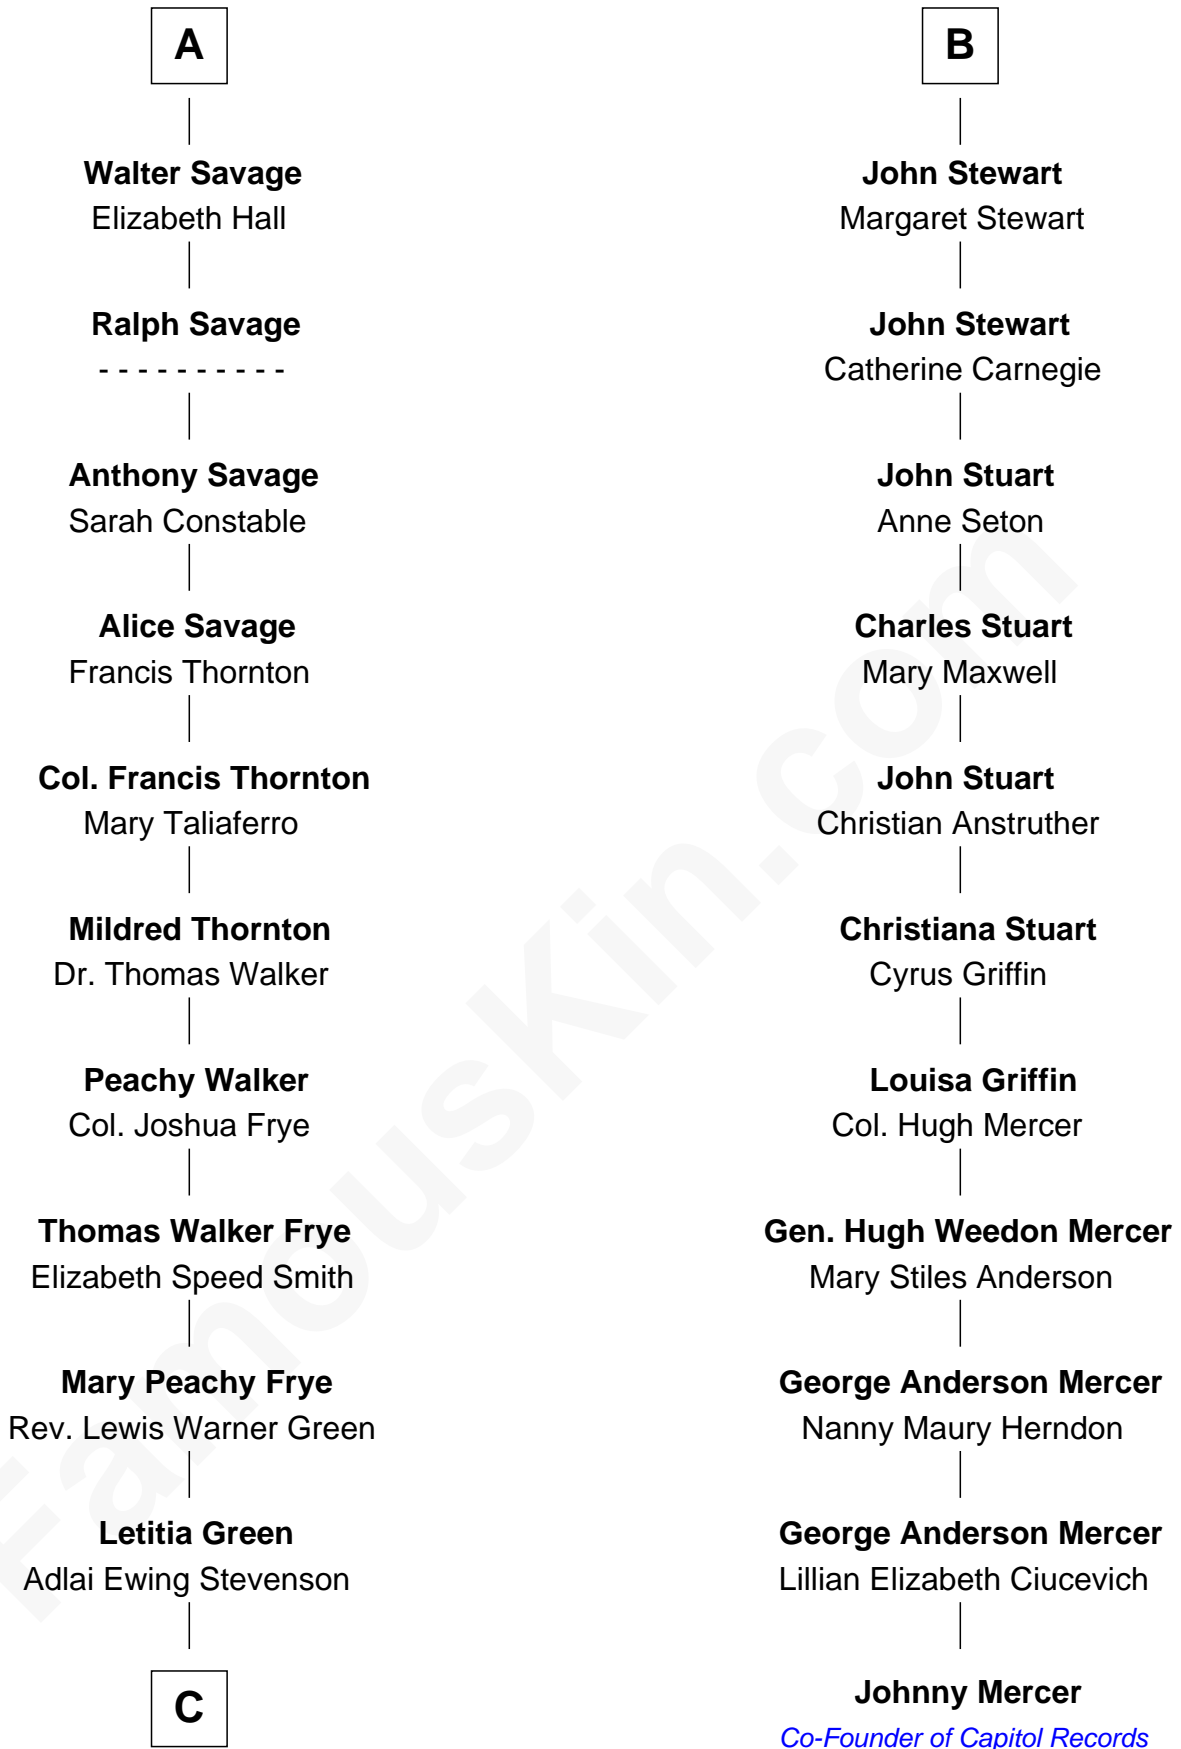

FamousKin.com
Relationship Chart of
Adlai Stevenson III
U.S. Senator from Illinois

17th cousin 2 times removed of

Johnny Mercer
Songwriter and Co-Founder of Capitol Records

C

—
Lewis Green Stevenson

Helen Louise Davis

—
Adlai Ewing Stevenson

Ellen Borden

—
Adlai Stevenson III

U.S. Senator from Illinois

FamousKin.com