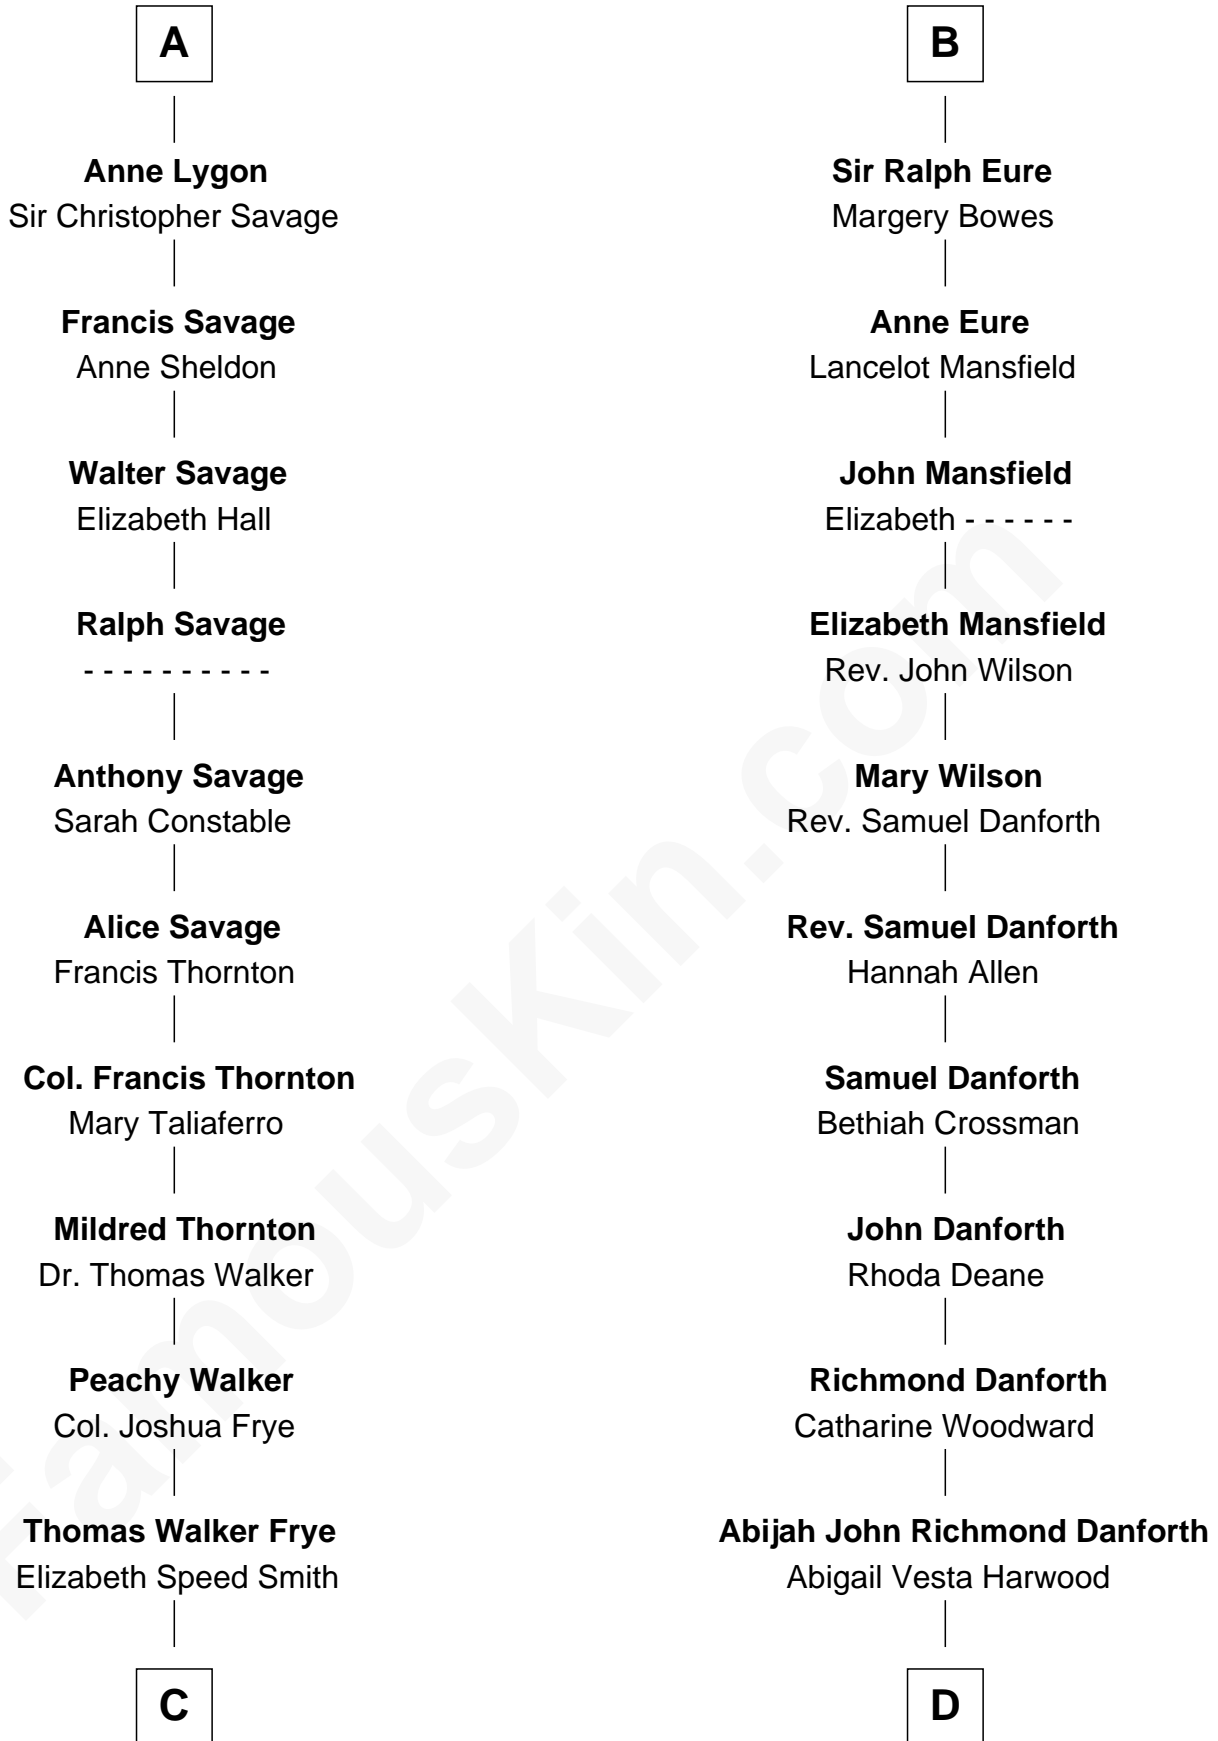

FamousKin.com Relationship Chart of

Adlai Stevenson III
U.S. Senator from Illinois

21st cousin of

Zach Snyder
Filmmaker

Margaret de Audley
Ralph de Stafford

C

Mary Peachy Frye
Rev. Lewis Warner Green

Letitia Green
Adlai Ewing Stevenson

Lewis Green Stevenson
Helen Louise Davis

Adlai Ewing Stevenson
Ellen Borden

Adlai Stevenson III
U.S. Senator from Illinois

D

Oliver Harwood Danforth
Sarah M. Hills

Jennie Minerva Danforth
John Batchelder Manley