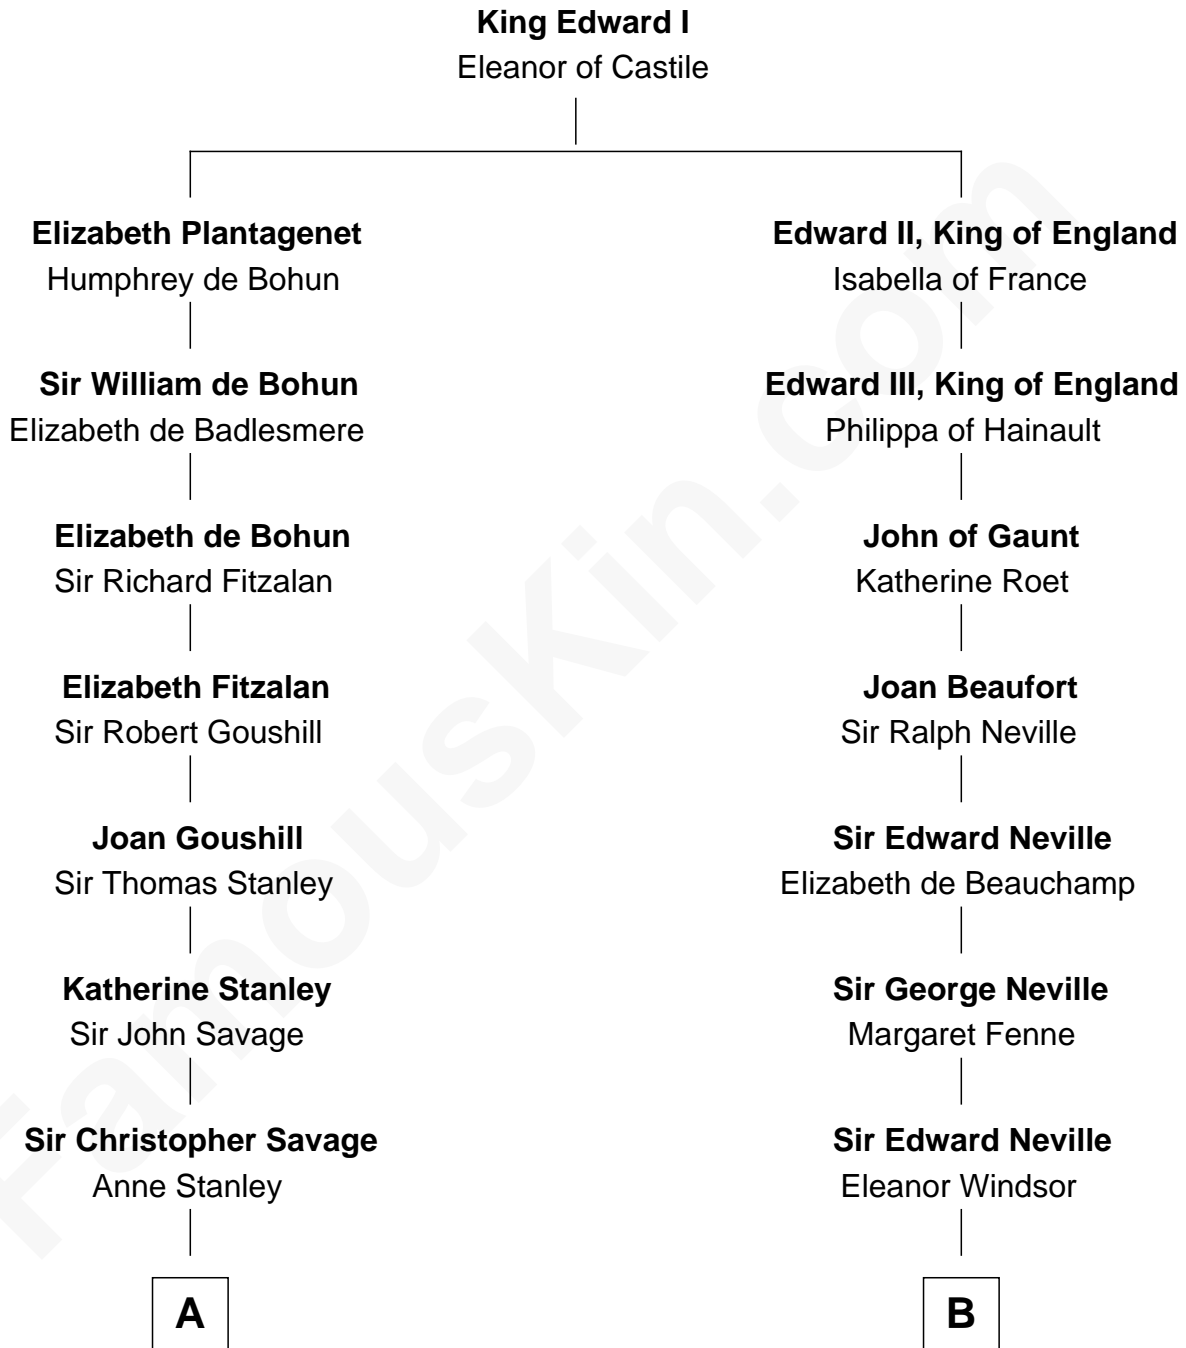

# FamousKin.com Relationship Chart of

**Adlai Stevenson III**

*U.S. Senator from Illinois*

20th cousin 1 time removed of

**Anthony West**

*Novelist and writer for the New Yorker*

**C**

**Mary Peachy Frye**  
Rev. Lewis Warner Green

**Letitia Green**  
Adlai Ewing Stevenson

**Lewis Green Stevenson**  
Helen Louise Davis

**Adlai Ewing Stevenson**  
Ellen Borden

**Adlai Stevenson III**  
*U.S. Senator from Illinois*

**D**

**Arabella Rowan**  
Charles George Fairfield