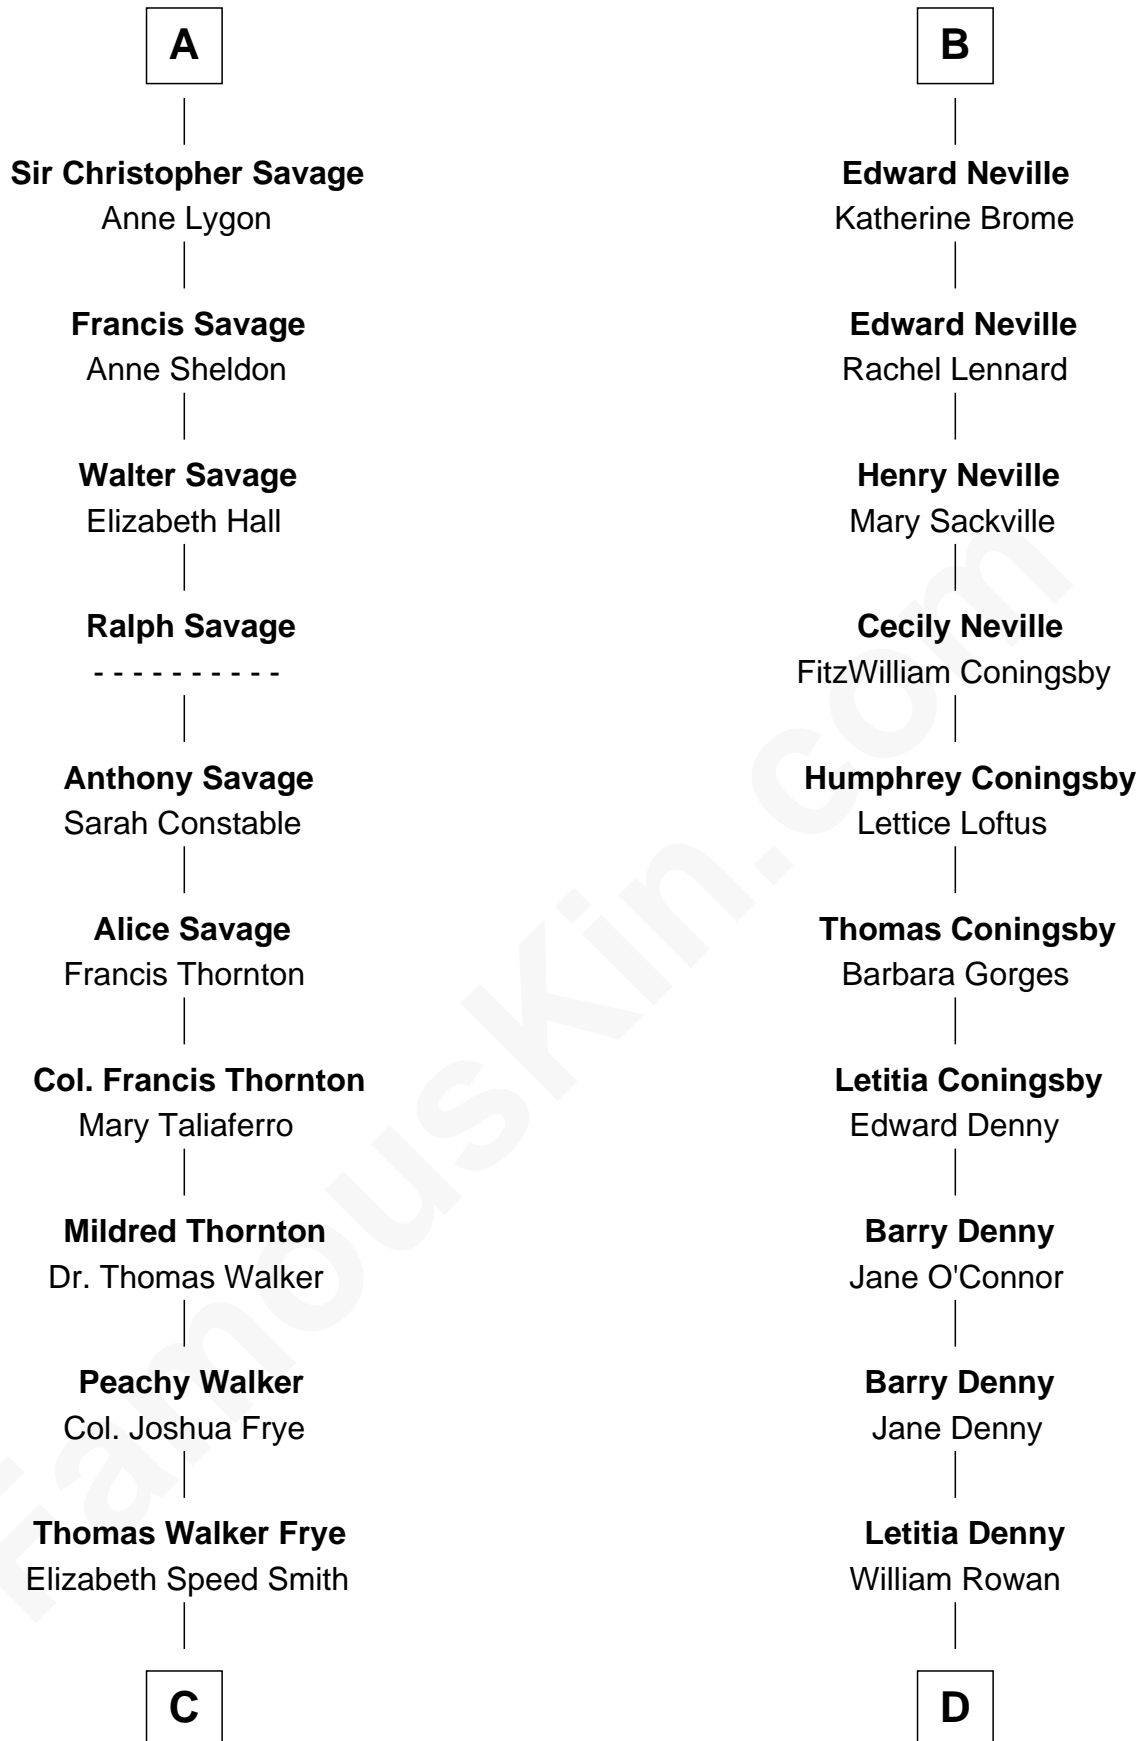

# FamousKin.com Relationship Chart of

**Adlai Stevenson III**

*U.S. Senator from Illinois*

20th cousin 1 time removed of

**Anthony West**

*Novelist and writer for the New Yorker*

**C**

**Mary Peachy Frye**  
Rev. Lewis Warner Green

**Letitia Green**  
Adlai Ewing Stevenson

**Lewis Green Stevenson**  
Helen Louise Davis

**Adlai Ewing Stevenson**  
Ellen Borden

**Adlai Stevenson III**  
*U.S. Senator from Illinois*

**D**

**Arabella Rowan**  
Charles George Fairfield

**Charles Fairfield**  
Isabella Campbell Mackenzie

**Cicily Isabel Fairfield**  
Herbert George Wells

**Anthony West**  
*British Novelist*