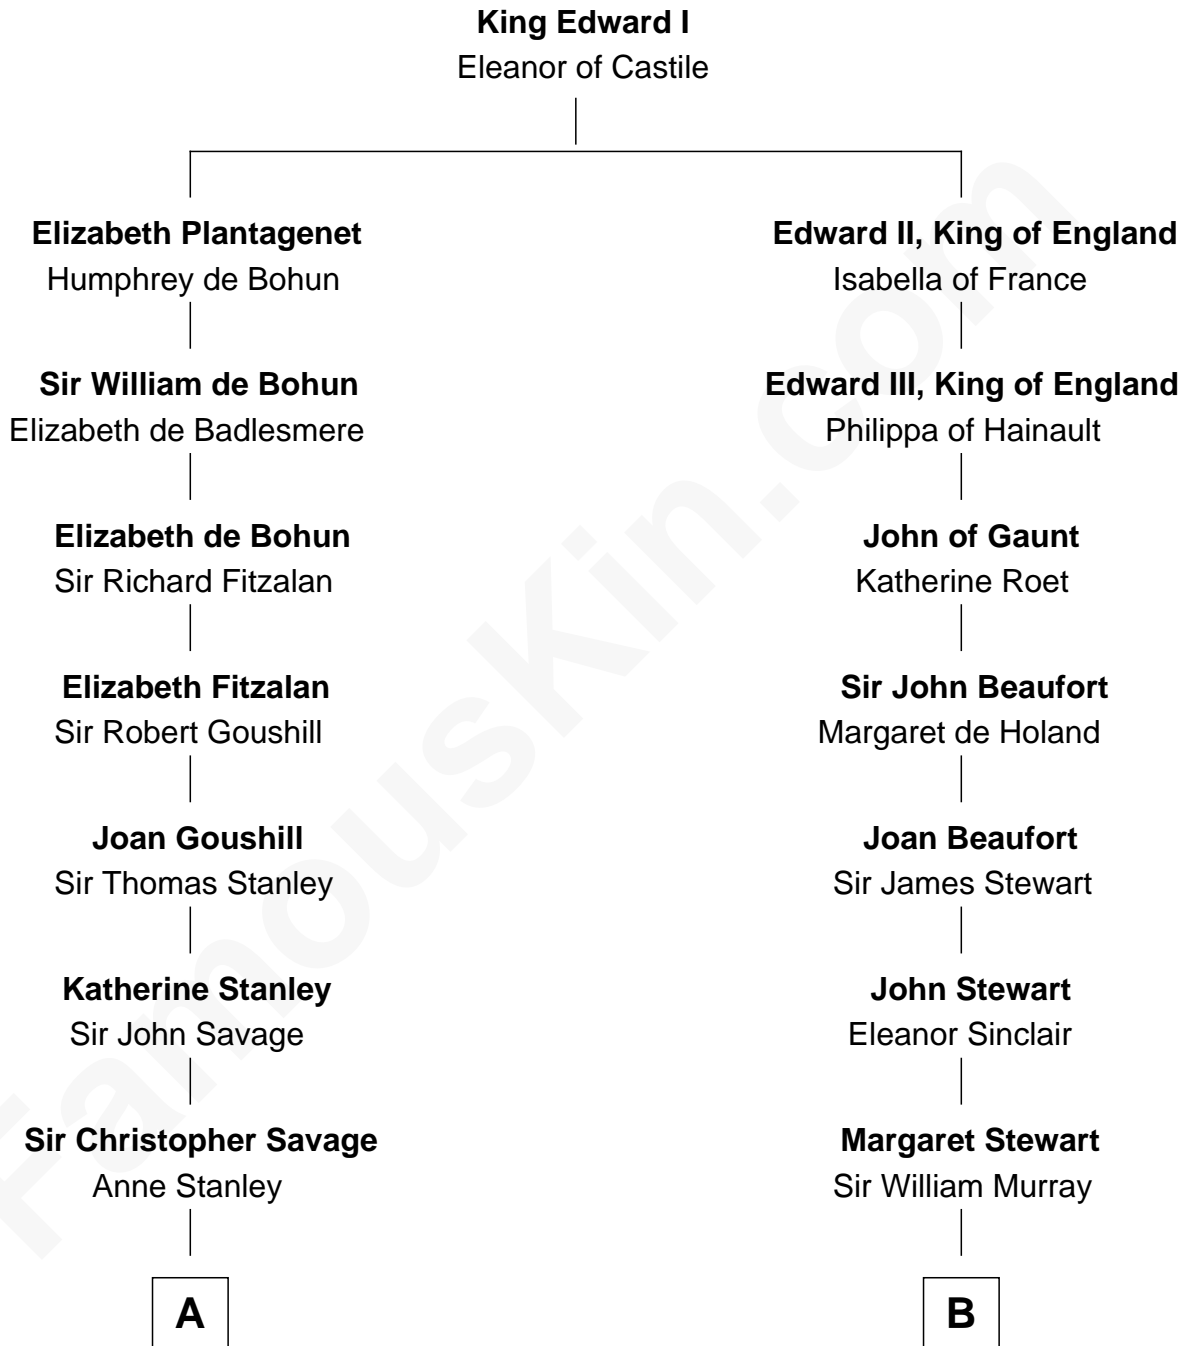

FamousKin.com Relationship Chart of

Adlai Stevenson III

U.S. Senator from Illinois

13th cousin 8 times removed of

Major John Pitcairn

British Commander at Battle of Lexington

C

—
Mary Peachy Frye
Rev. Lewis Warner Green

—
Letitia Green
Adlai Ewing Stevenson

—
Lewis Green Stevenson
Helen Louise Davis

—
Adlai Ewing Stevenson
Ellen Borden

—
Adlai Stevenson III
U.S. Senator from Illinois

FamousKin.com