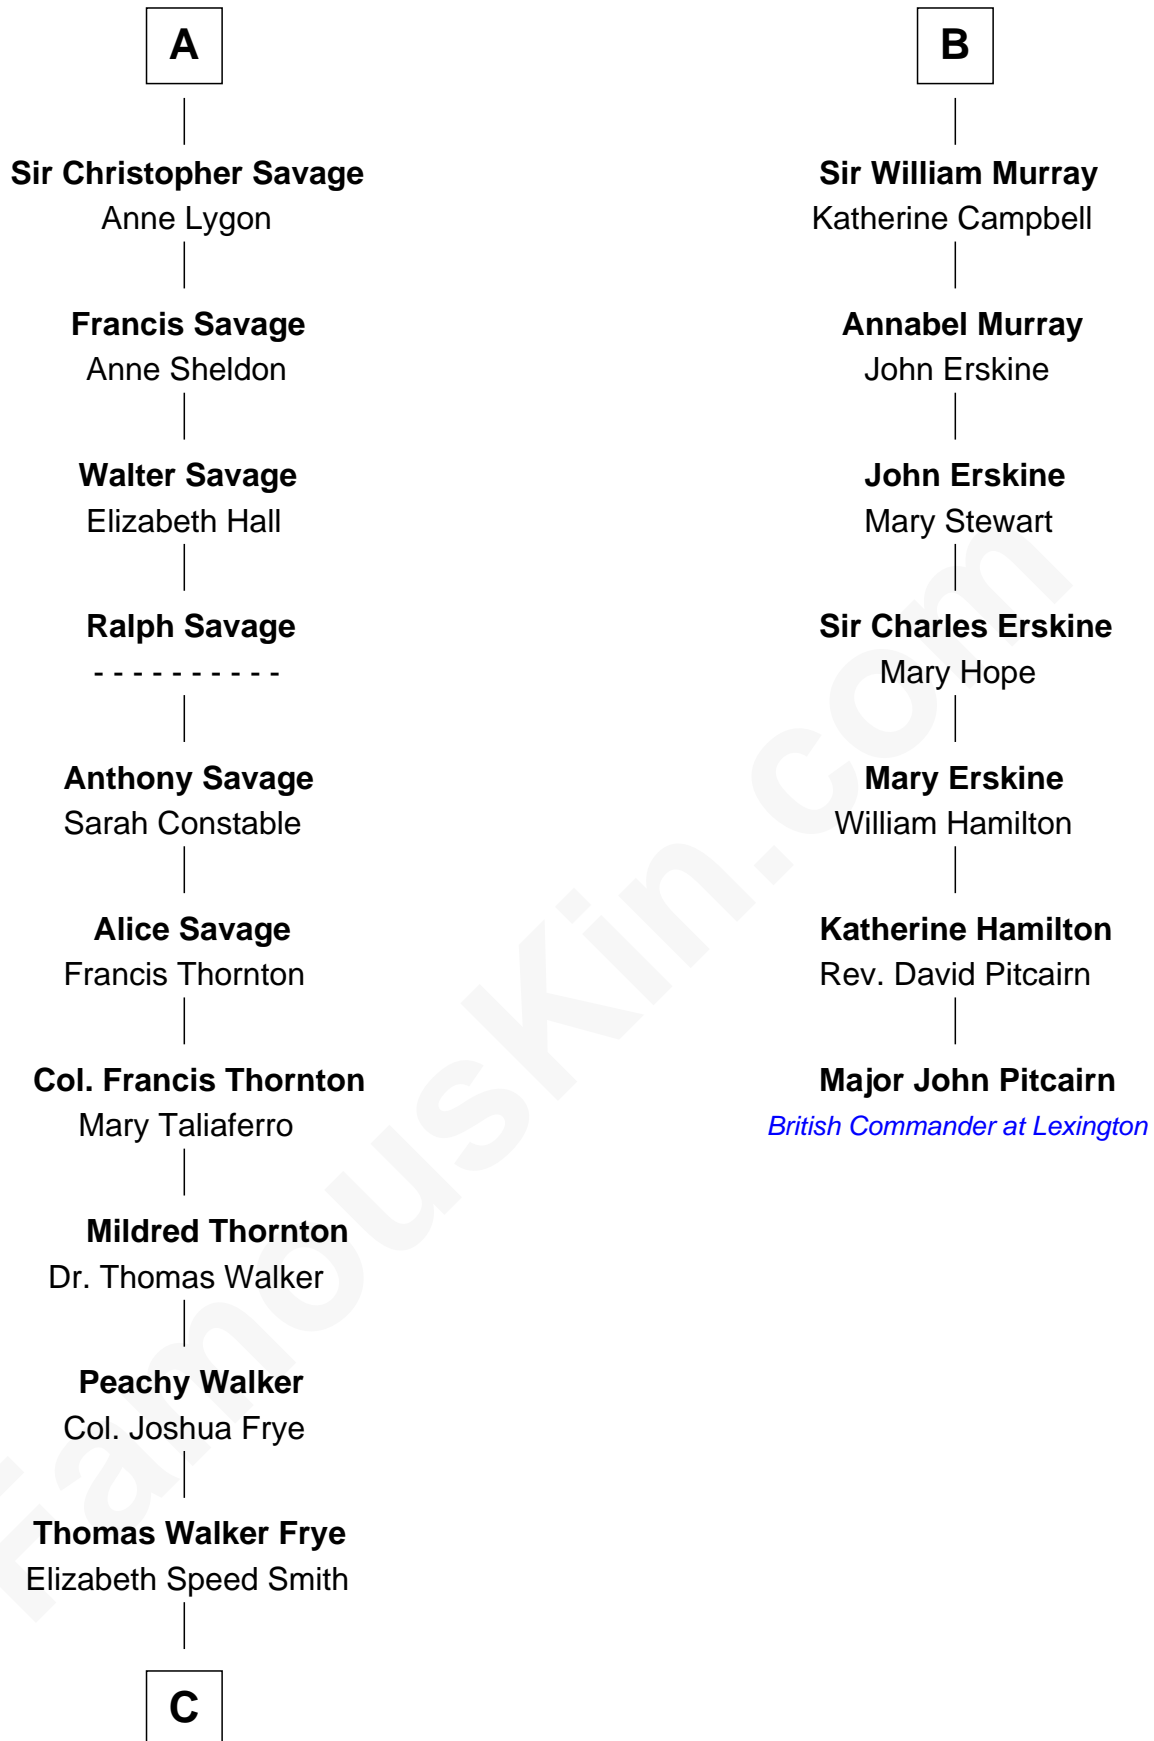

FamousKin.com Relationship Chart of

Adlai Stevenson III

U.S. Senator from Illinois

13th cousin 8 times removed of

Major John Pitcairn

British Commander at Battle of Lexington

C

—
Mary Peachy Frye
Rev. Lewis Warner Green

—
Letitia Green
Adlai Ewing Stevenson

—
Lewis Green Stevenson
Helen Louise Davis

—
Adlai Ewing Stevenson
Ellen Borden

—
Adlai Stevenson III
U.S. Senator from Illinois

FamousKin.com