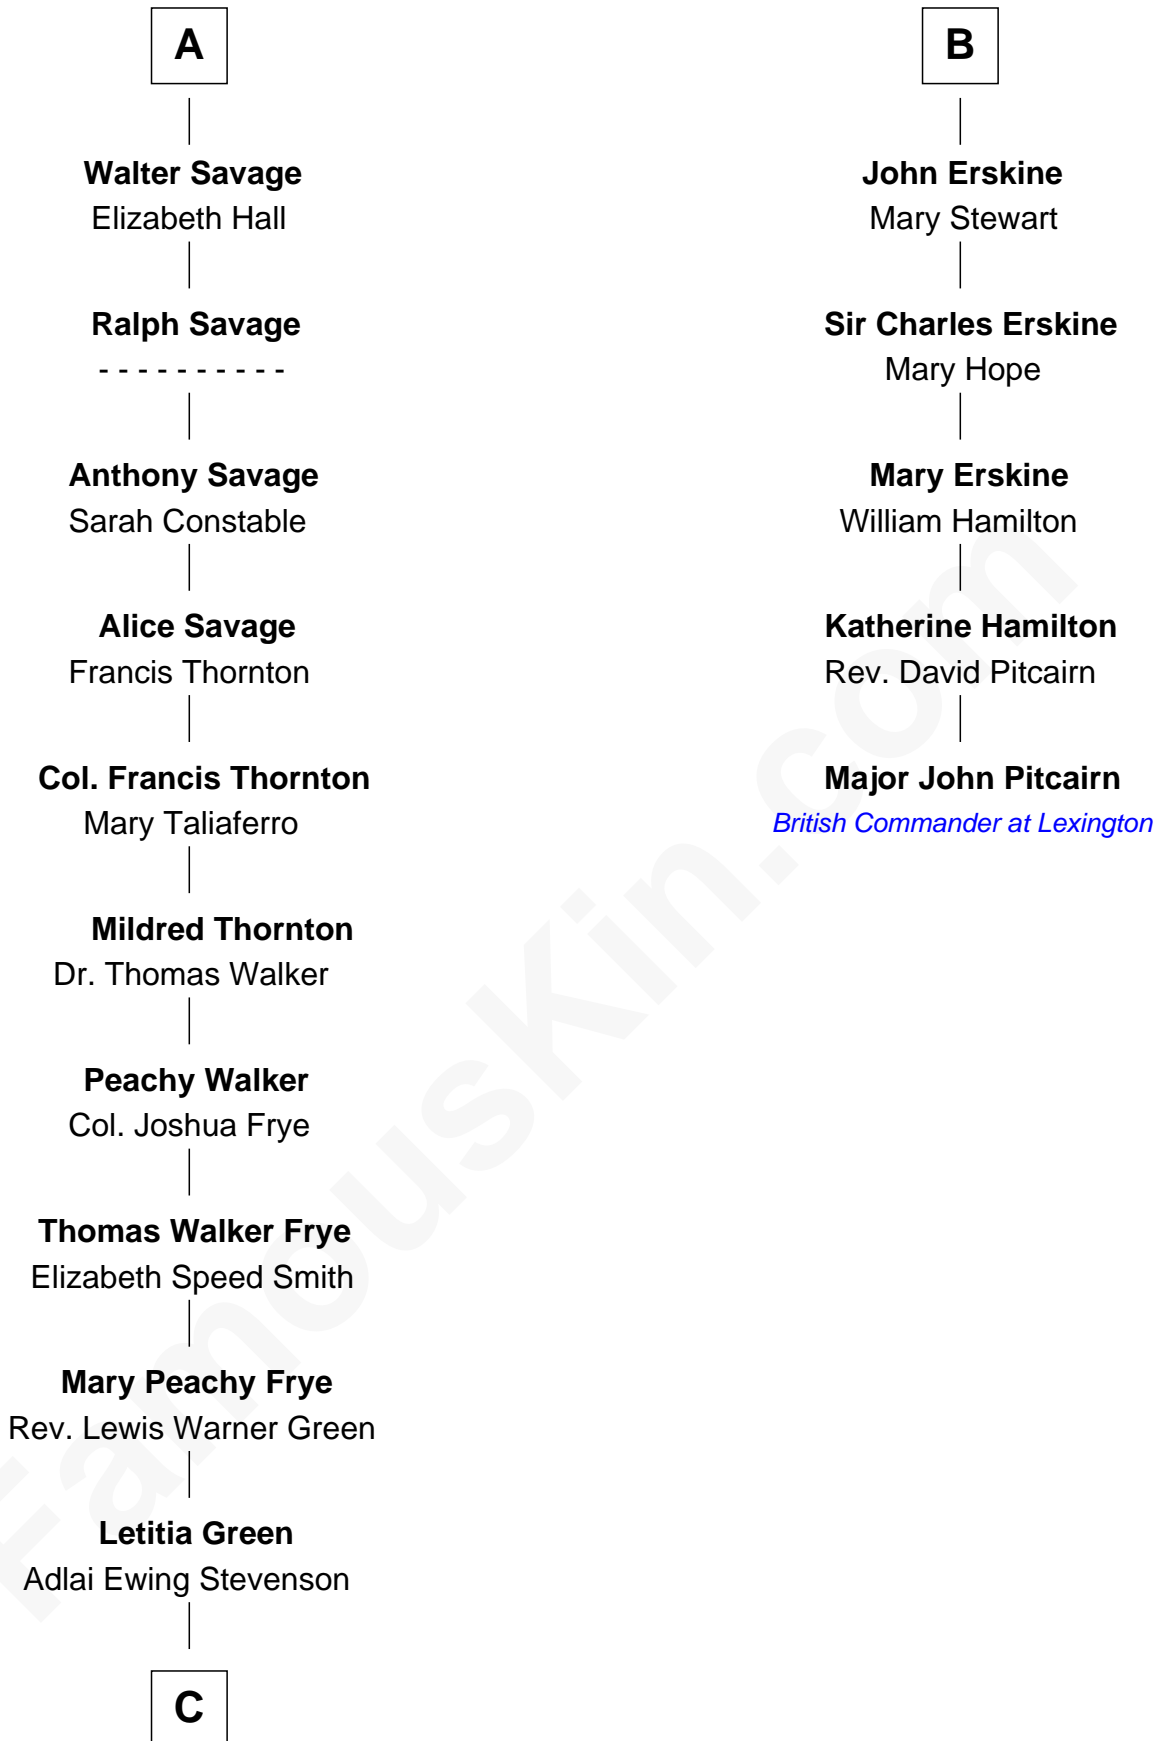

FamousKin.com

Relationship Chart of

Adlai Stevenson III

U.S. Senator from Illinois

11th cousin 8 times removed of

Major John Pitcairn

British Commander at Battle of Lexington

C

—
Lewis Green Stevenson

Helen Louise Davis

—
Adlai Ewing Stevenson

Ellen Borden

—
Adlai Stevenson III

U.S. Senator from Illinois

FamousKin.com